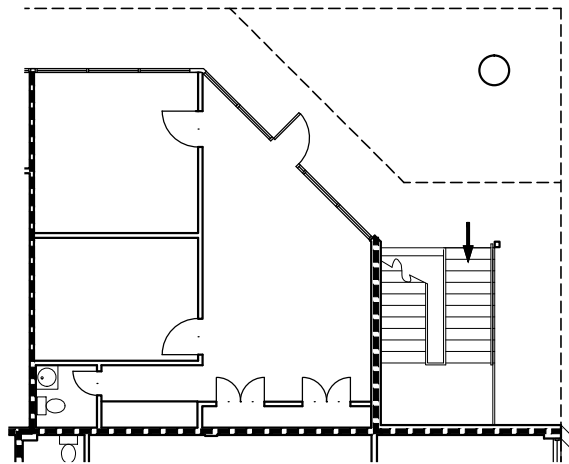

KEY PLAN—BUILDING 1500  
FIRST FLOOR PLAN

1 FIRST FLOOR PLAN—SUITE 106  
SCALE\_1"=16'-0"

SUMMIT GROVE  
OFFICE PARK

1510 KLONDIKE ROAD  
CONYERS, GEORGIA  
(770) 929-8995

BUILDING 1500

SUITE  
106