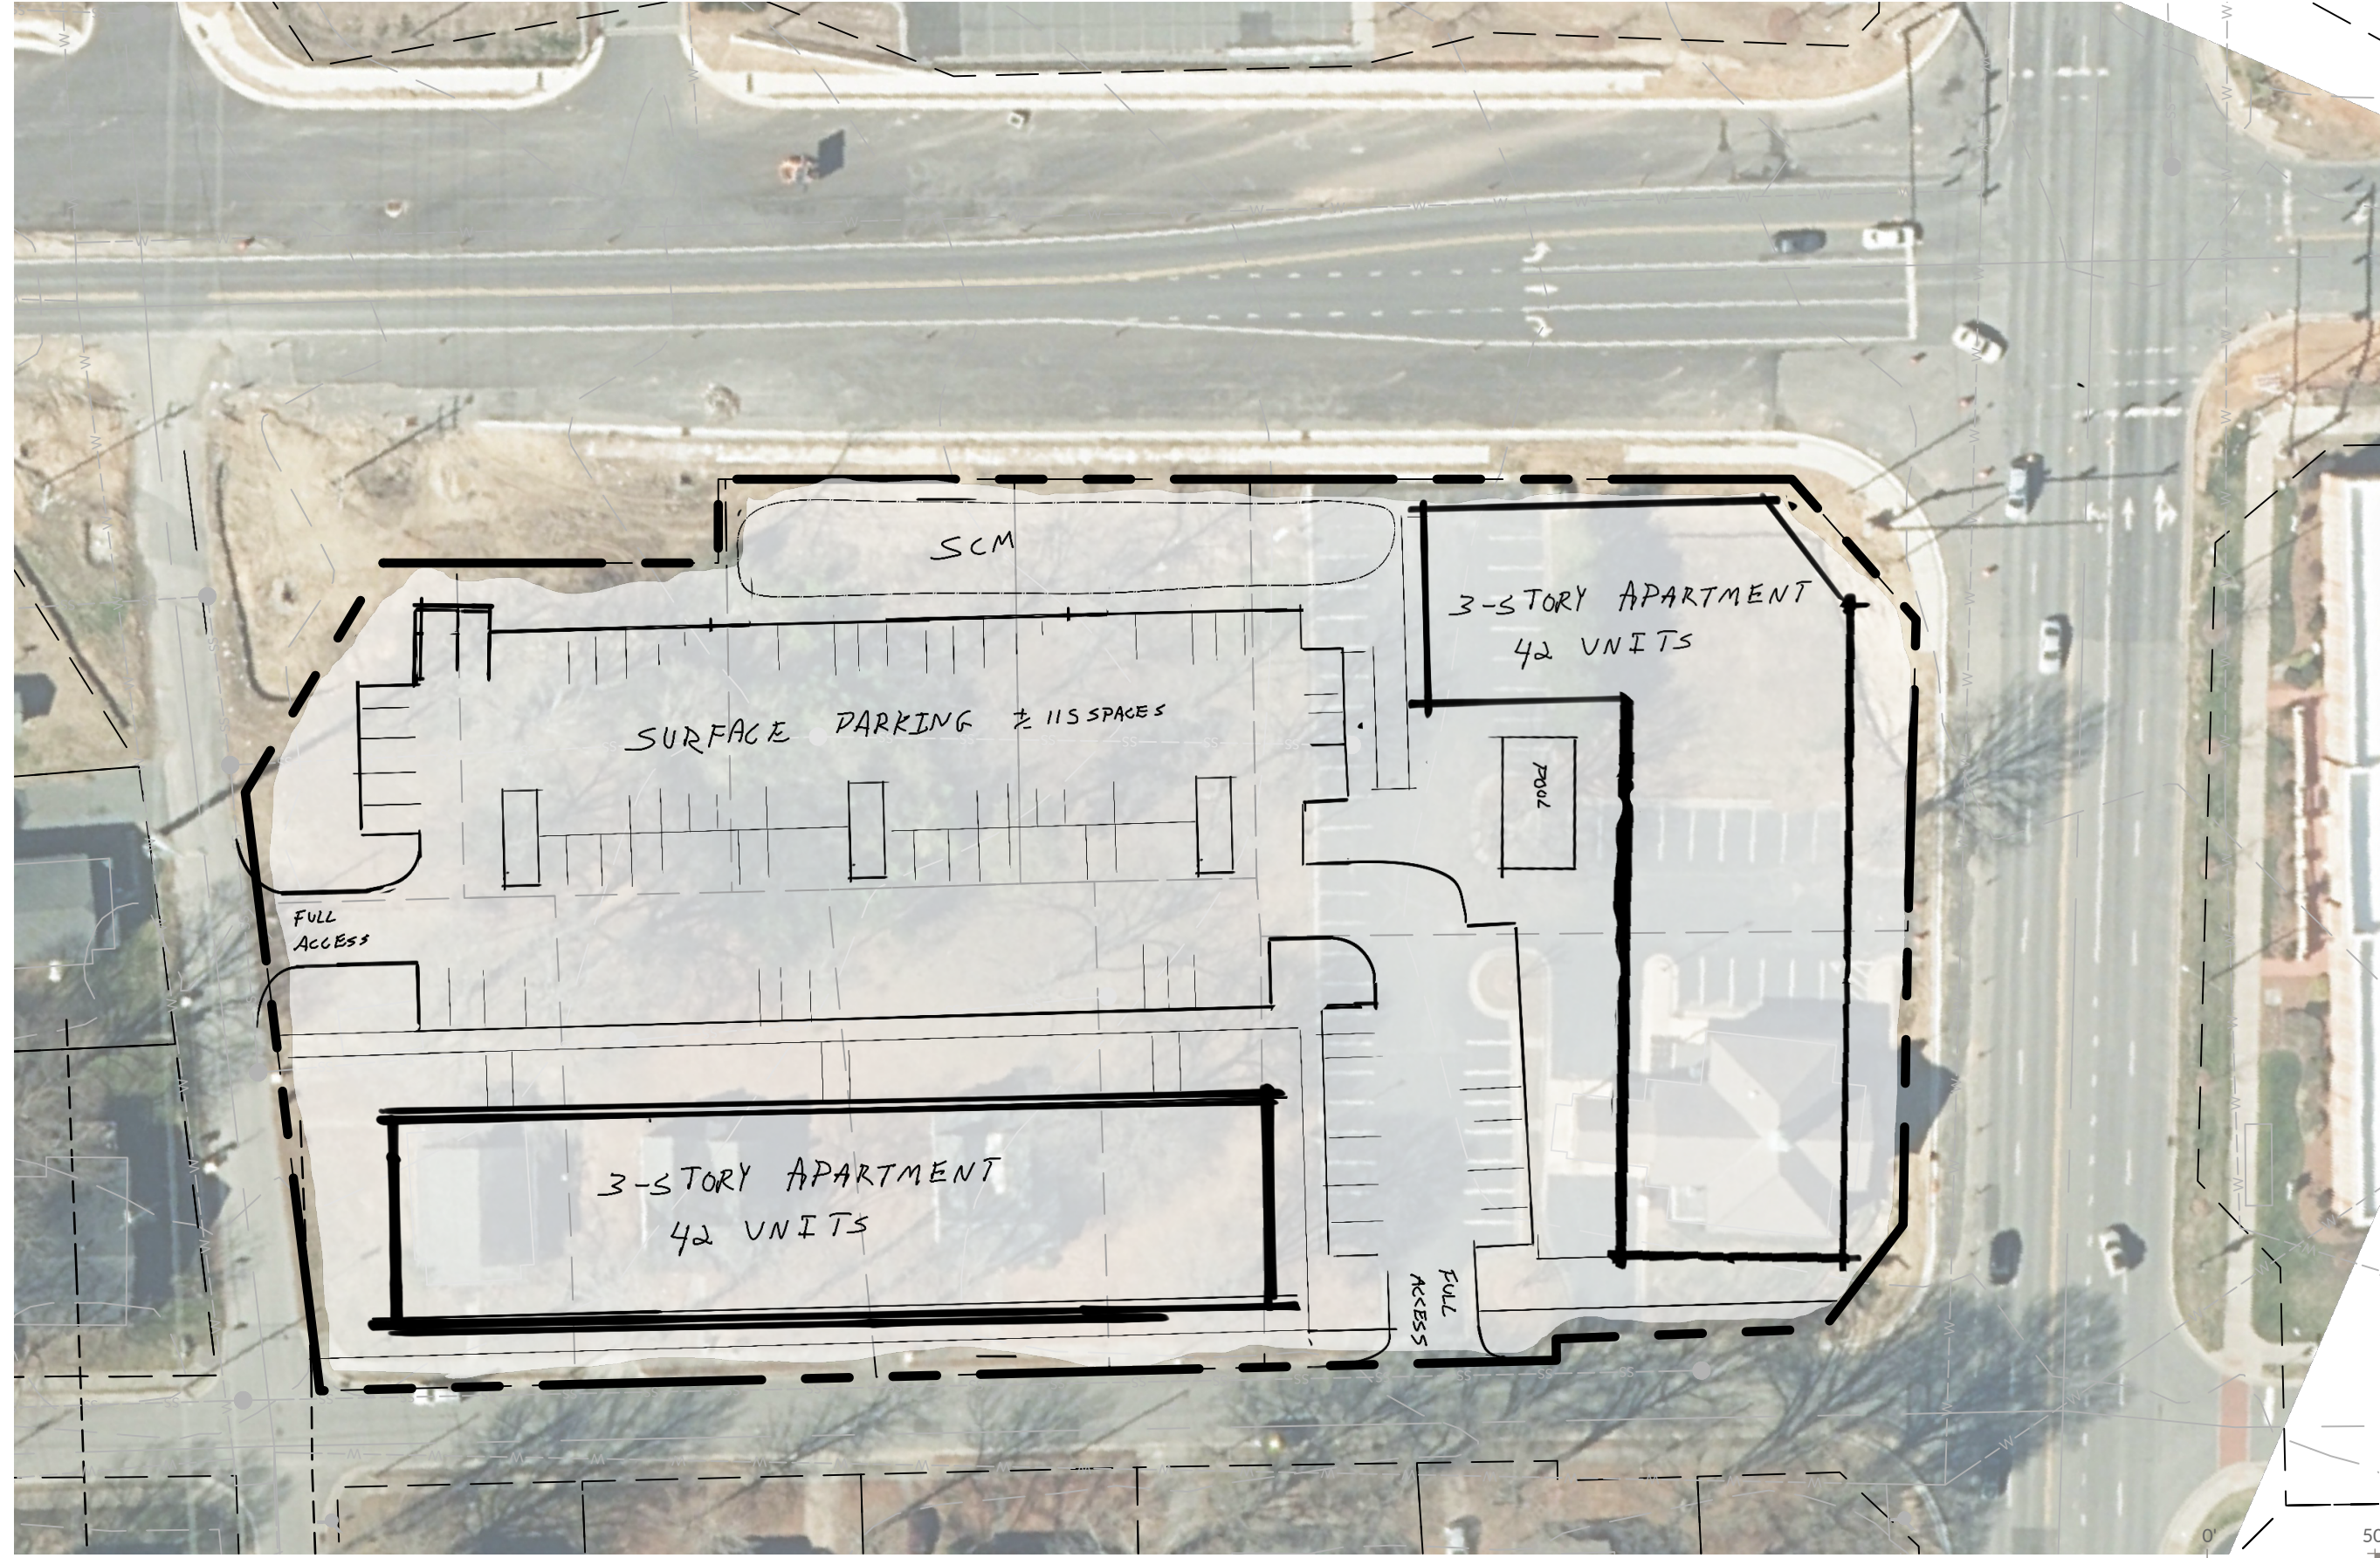

SITE DATA:

84 APARTMENT UNITS

115 PARKING SPACES

# INSITE KANNAPOLIS MOORESVILLE HWY: CONCEPT V.3