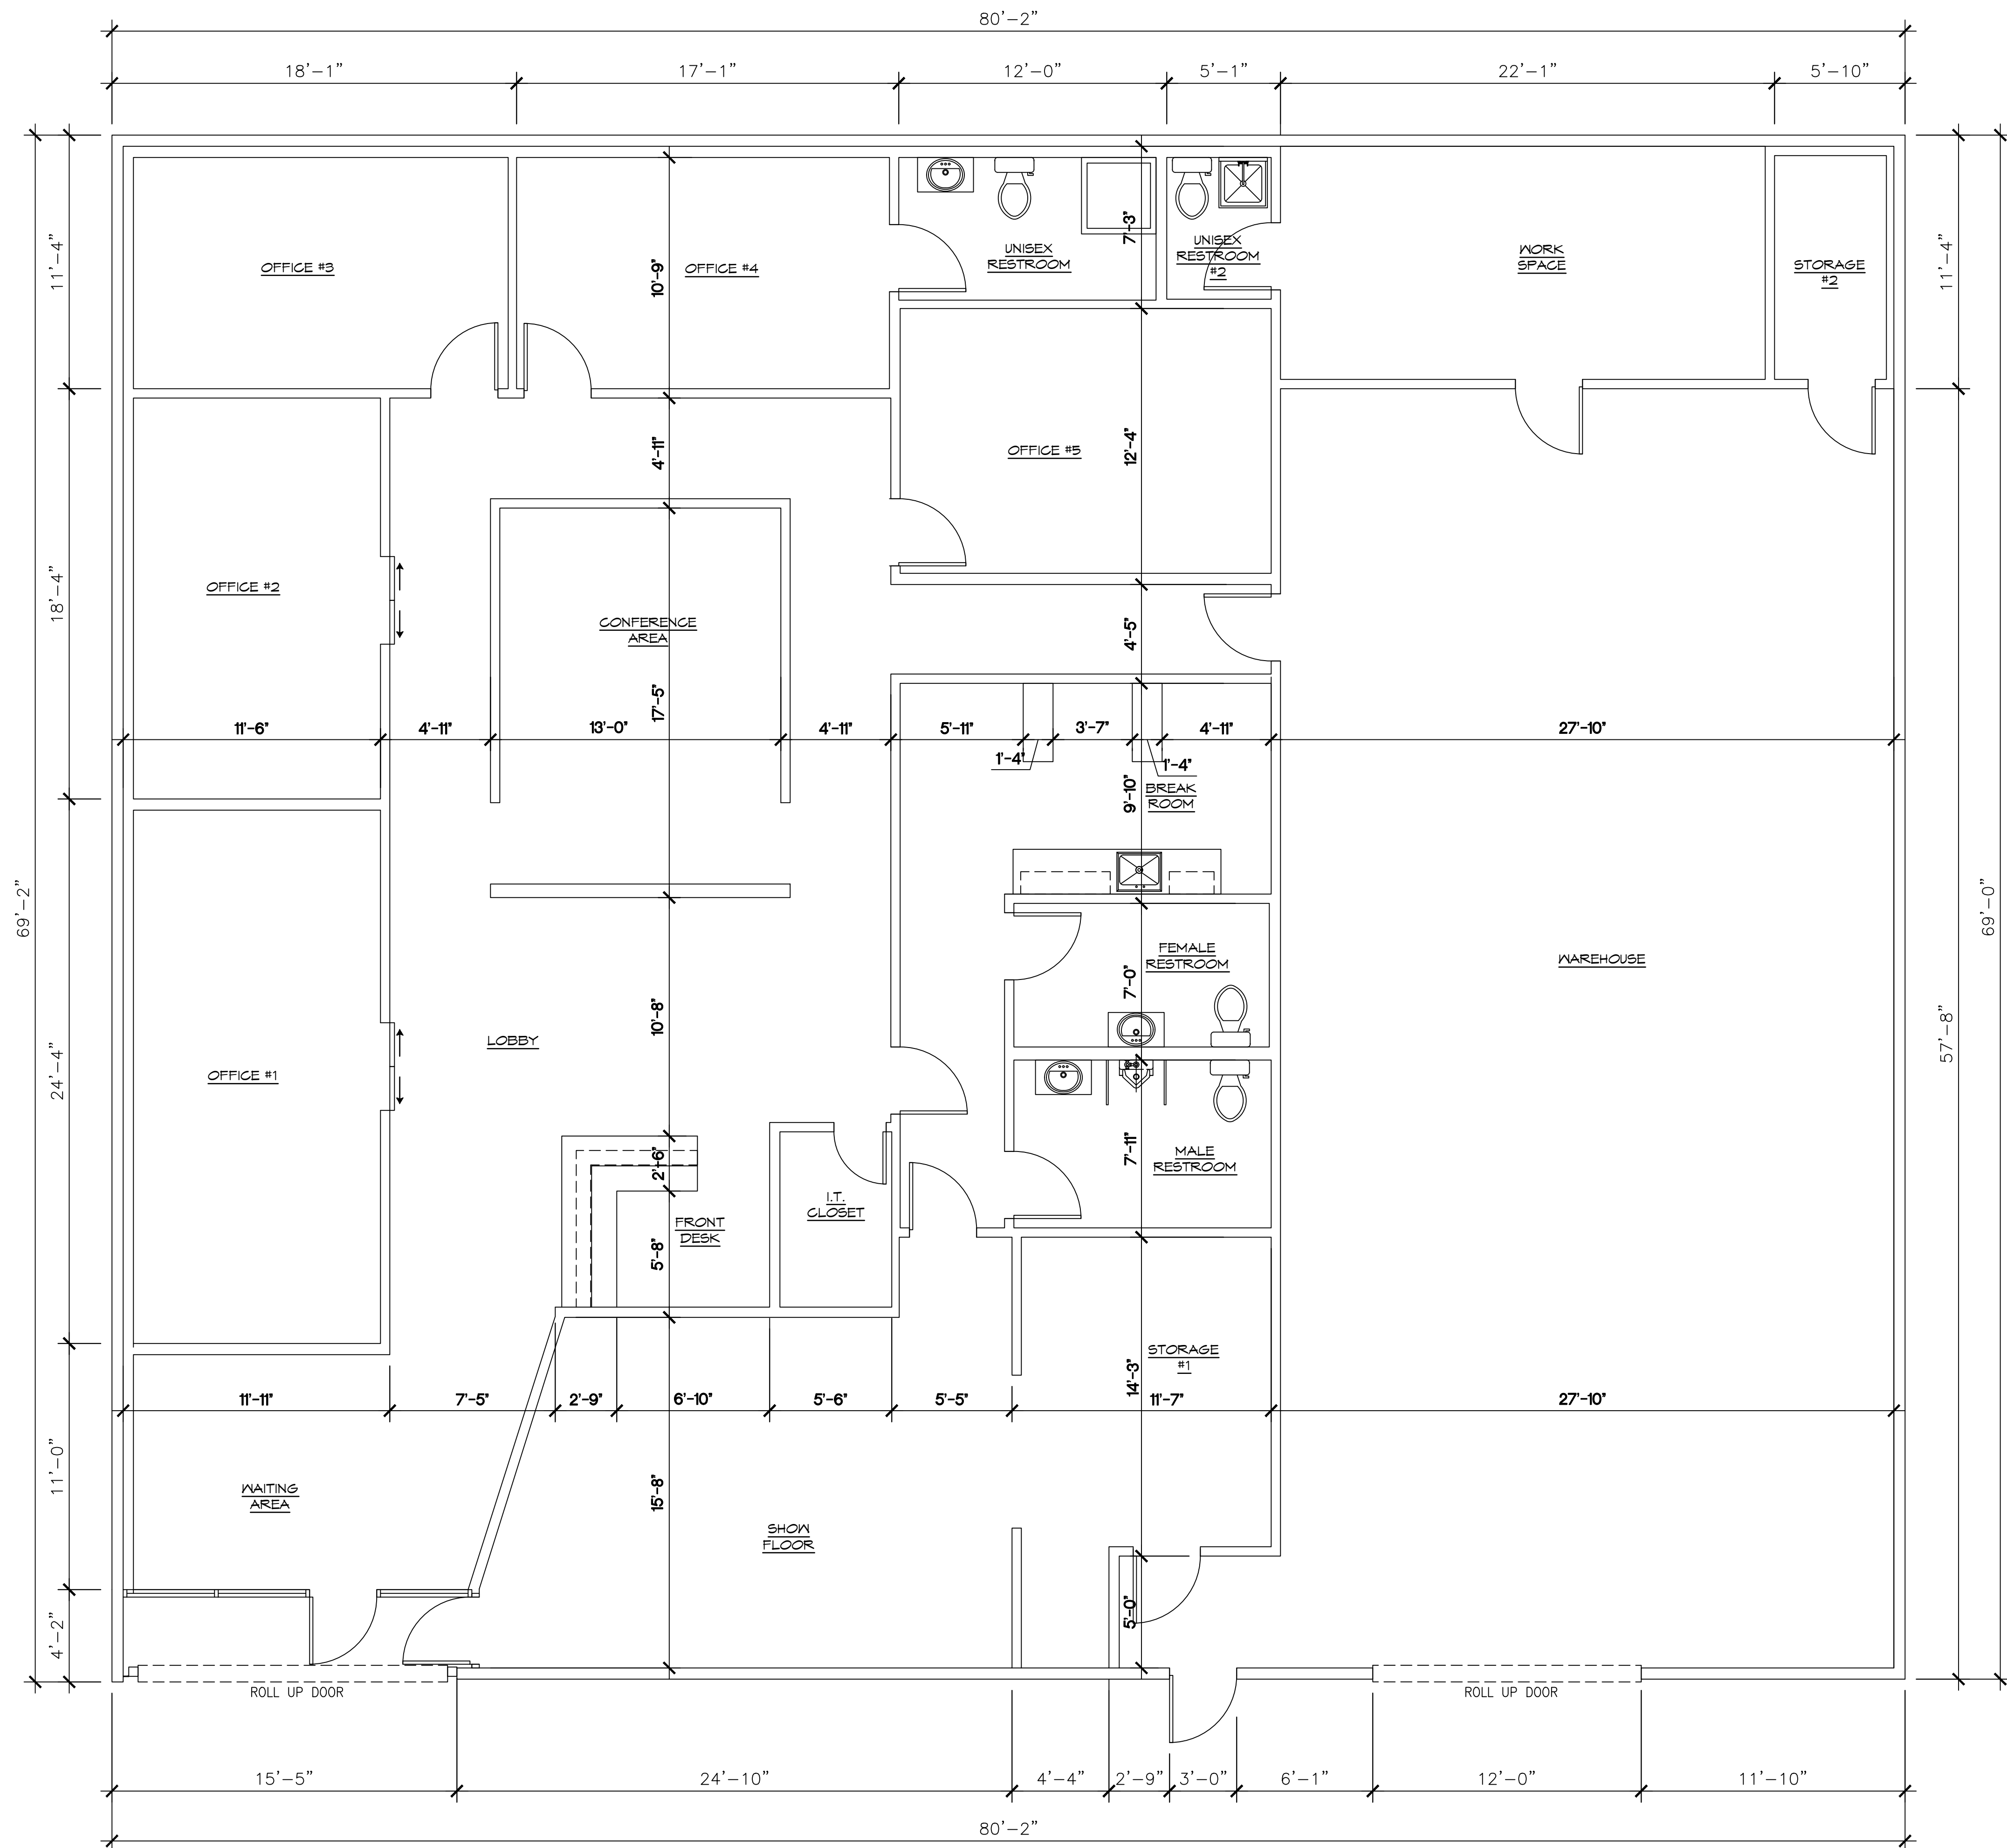

WALL LEGEND:

-  EXISTING STOREFRONT GLASS.
-  EXISTING INTERIOR PARTITION

WALL & SYMBOL LEGEND

SCALE: NTS 1

NOT USED

SCALE: NTS 2

AS-BUILT FLOOR PLAN

SCALE: 1/4" = 1'-0" 3

DRAWING ISSUED FOR:

REVISIONS	DATE:	DESCRIPTION:
▲		
▲		
▲		
▲		

DATE: 08/29/2024
DRAWN BY: C.R. & K.B. & C.B.
CHECKED BY: A.V.
PROJECT: A.V.
FILE NO:

SHEET TITLE:

AS-BUILT FLOOR PLAN

SHEET NO:

A-1.0