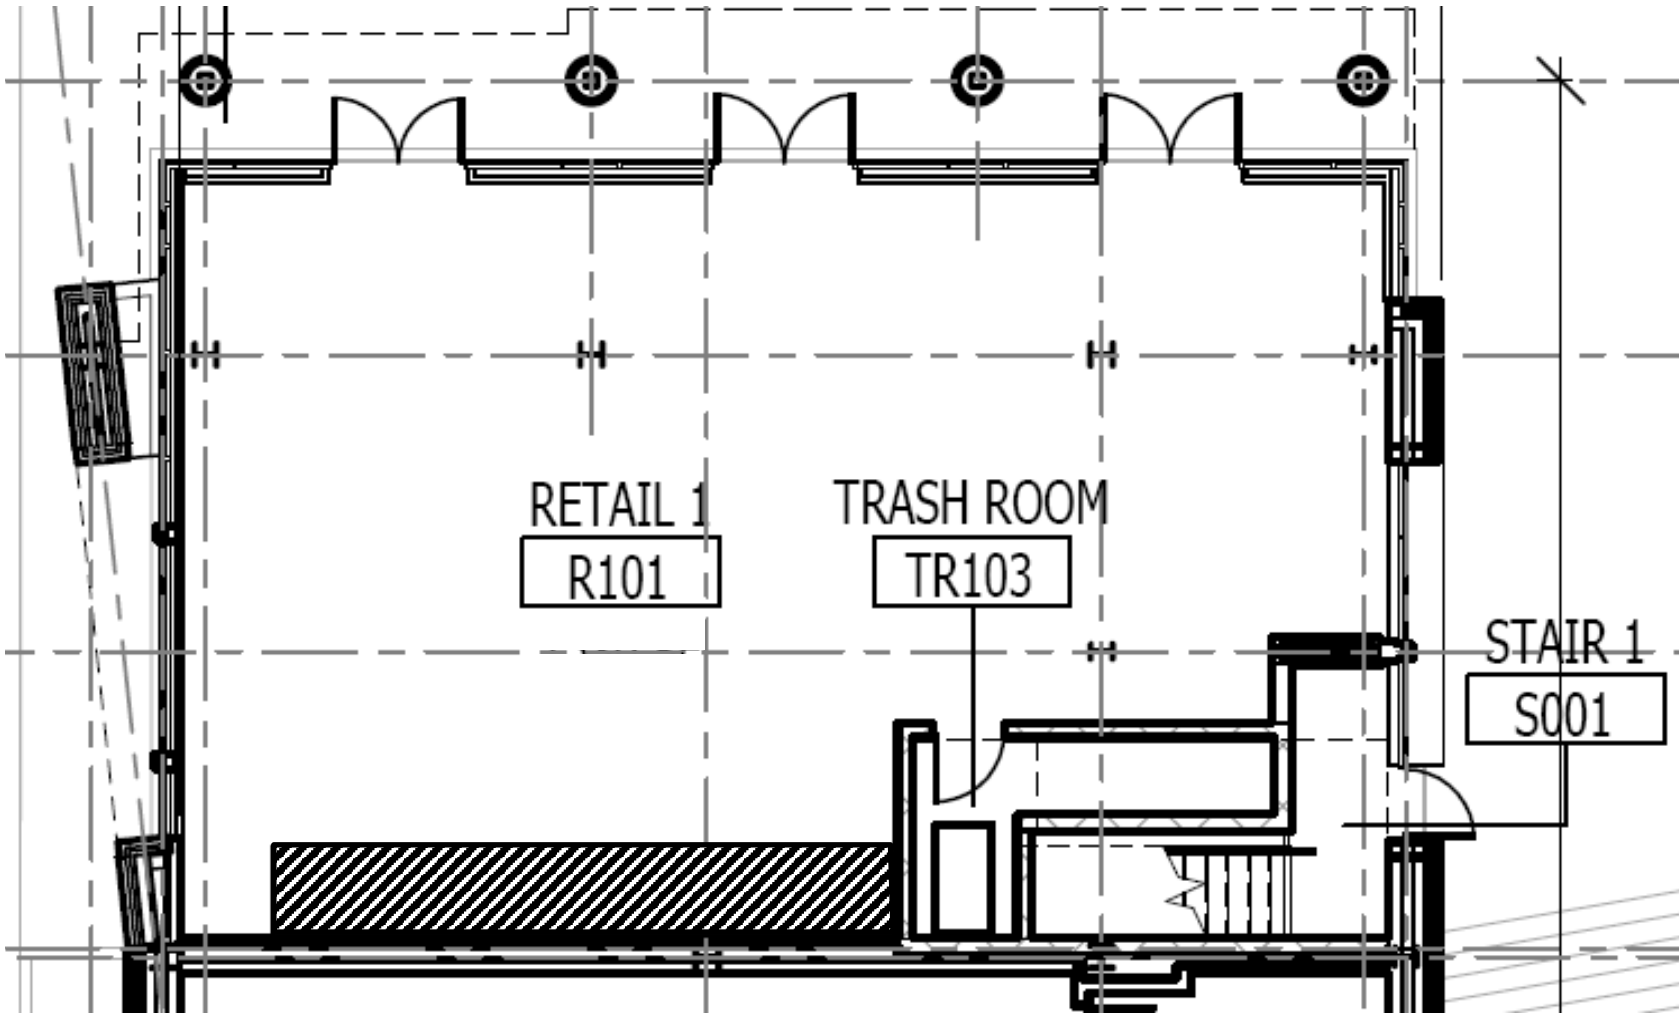

FLOOR PLANS

4516 WOODLAND AVENUE | PHILADELPHIA, PA

STEVE JEFFRIES
steve.j@tristatecr.com
215.300.9688

KEVIN HEALEY
kevin.h@tristatecr.com
215.300.9688

TRISTATECR.COM