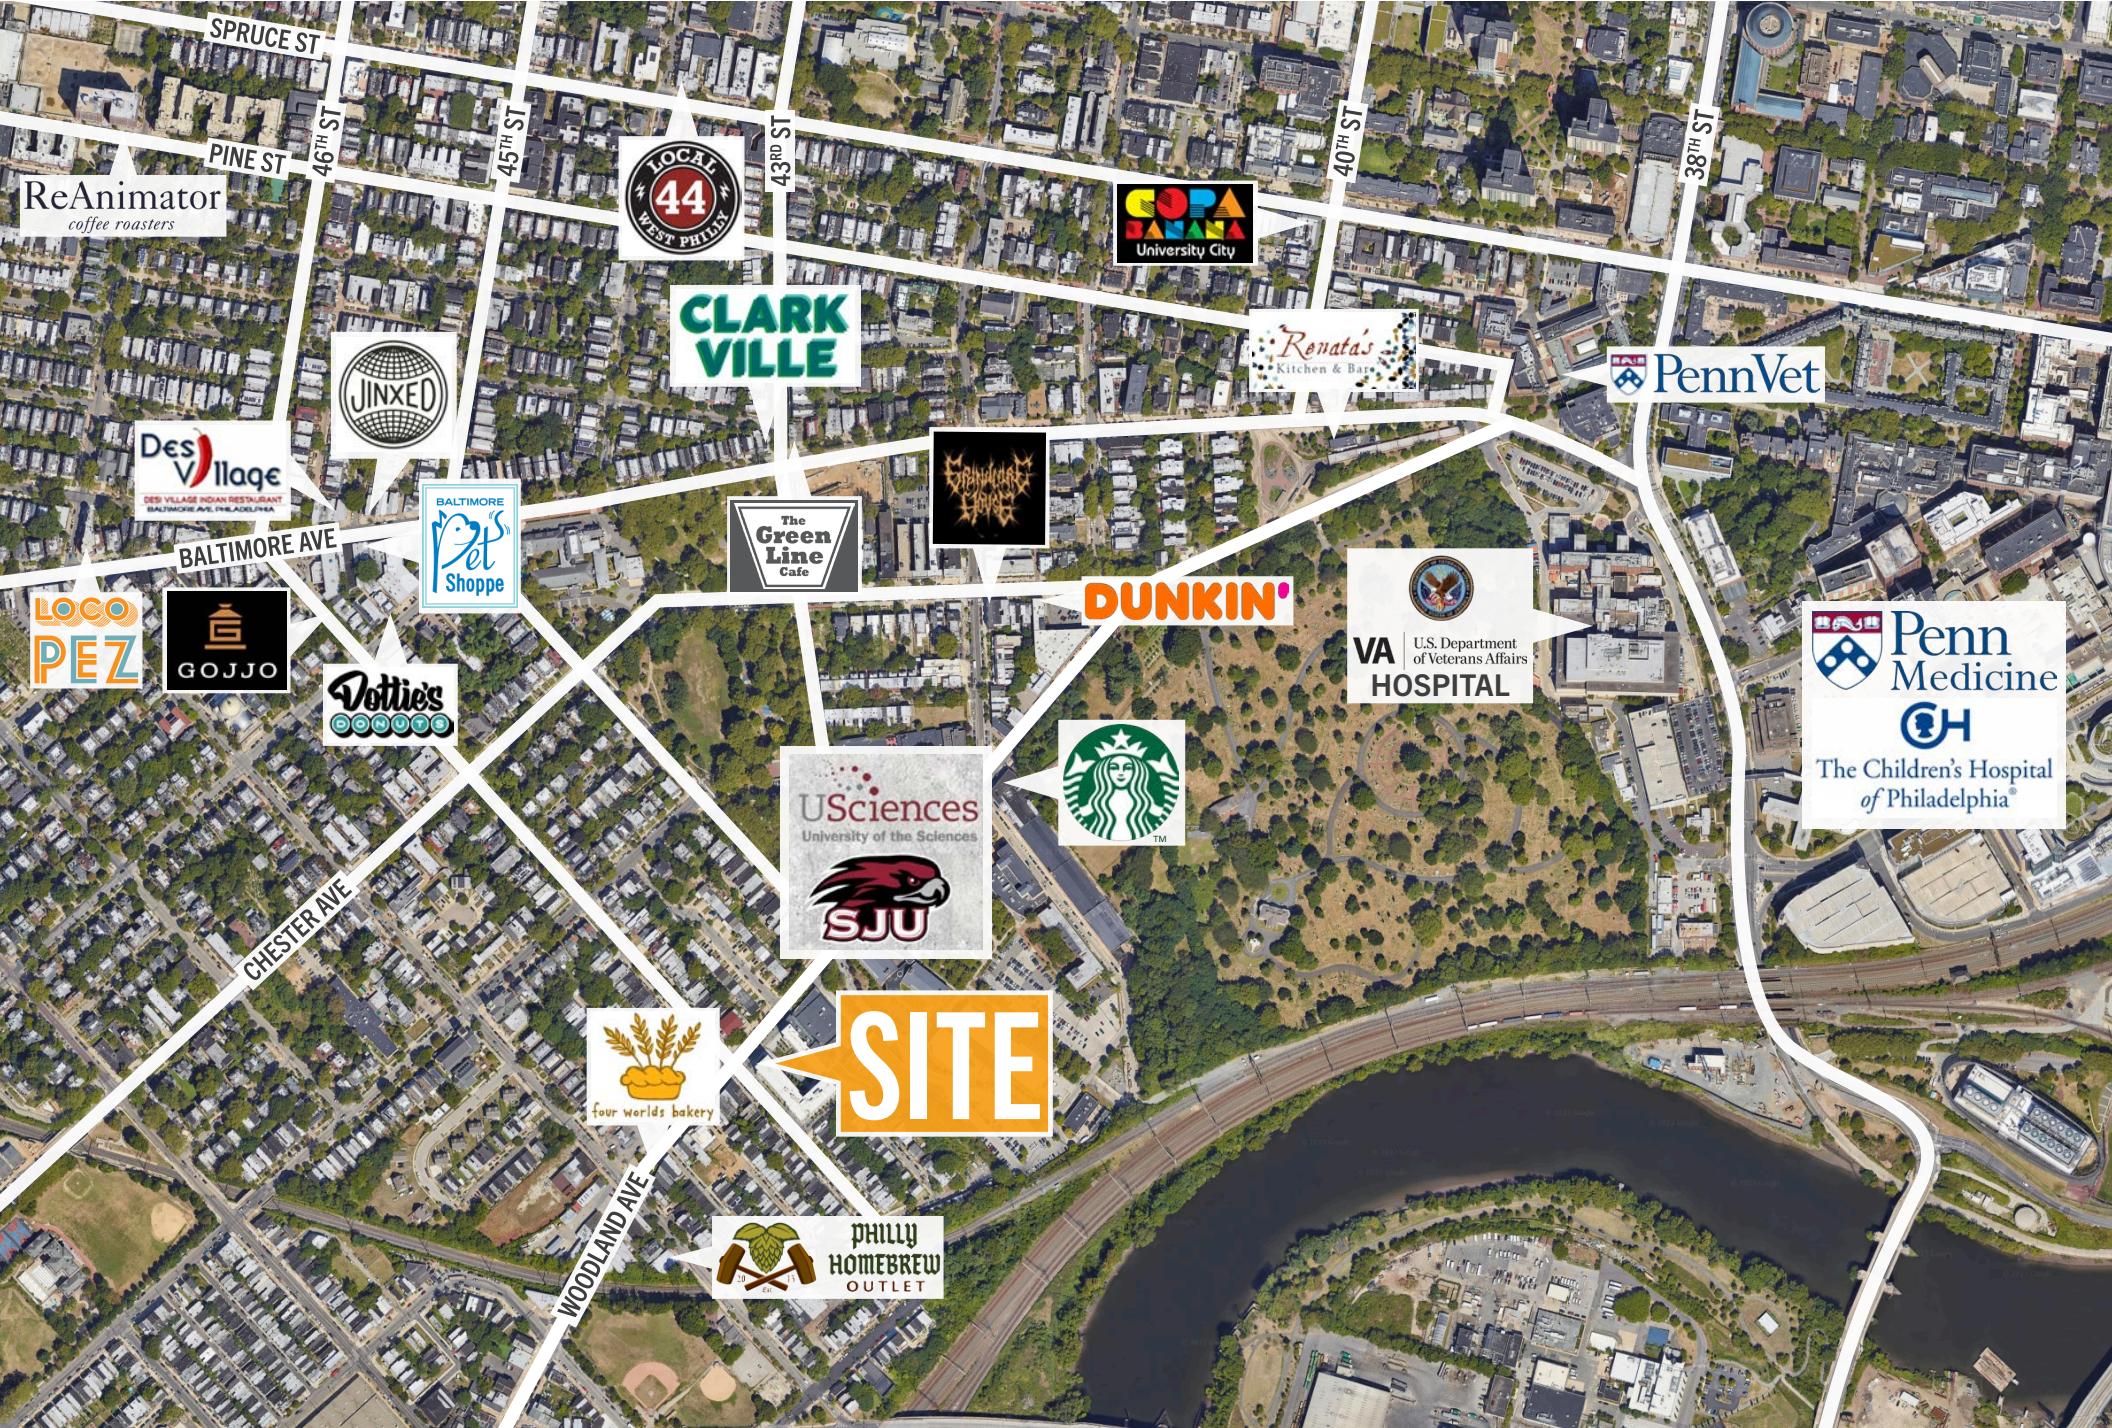

SITE AERIAL

4516 WOODLAND AVENUE | PHILADELPHIA, PA

STEVE JEFFRIES
steve.j@tristatecr.com
215.300.9688

KEVIN HEALEY
kevin.h@tristatecr.com
215.300.9688

TRISTATECR.COM