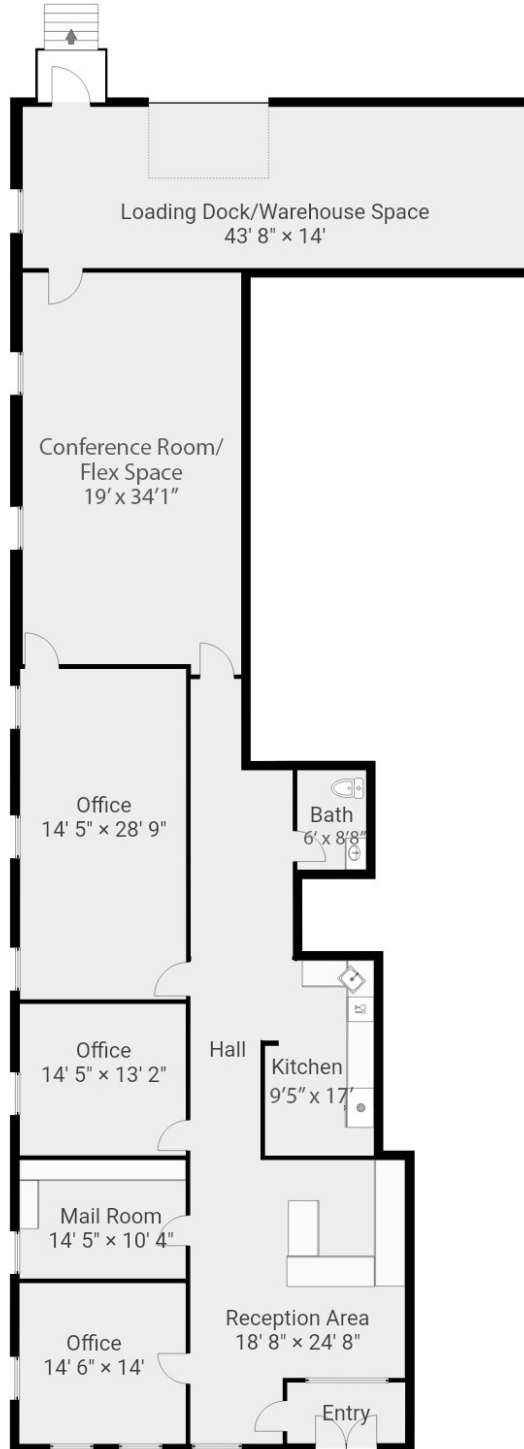

32 Ray Ave, Burlington MA

Vita Group
Tel: 781-729-HOME (4663)

This Floor Plan is an artistic rendering intended solely for visual purposes. It is designed exclusively for marketing purposes. All measurements and annotations provided are approximate and are not drawn to an exact scale. This drawing may contain errors and/or omissions. Usage rights for this floor plan are solely granted to the individuals or entities mentioned in the document. Copyright © 2023 Yellow House Media Group