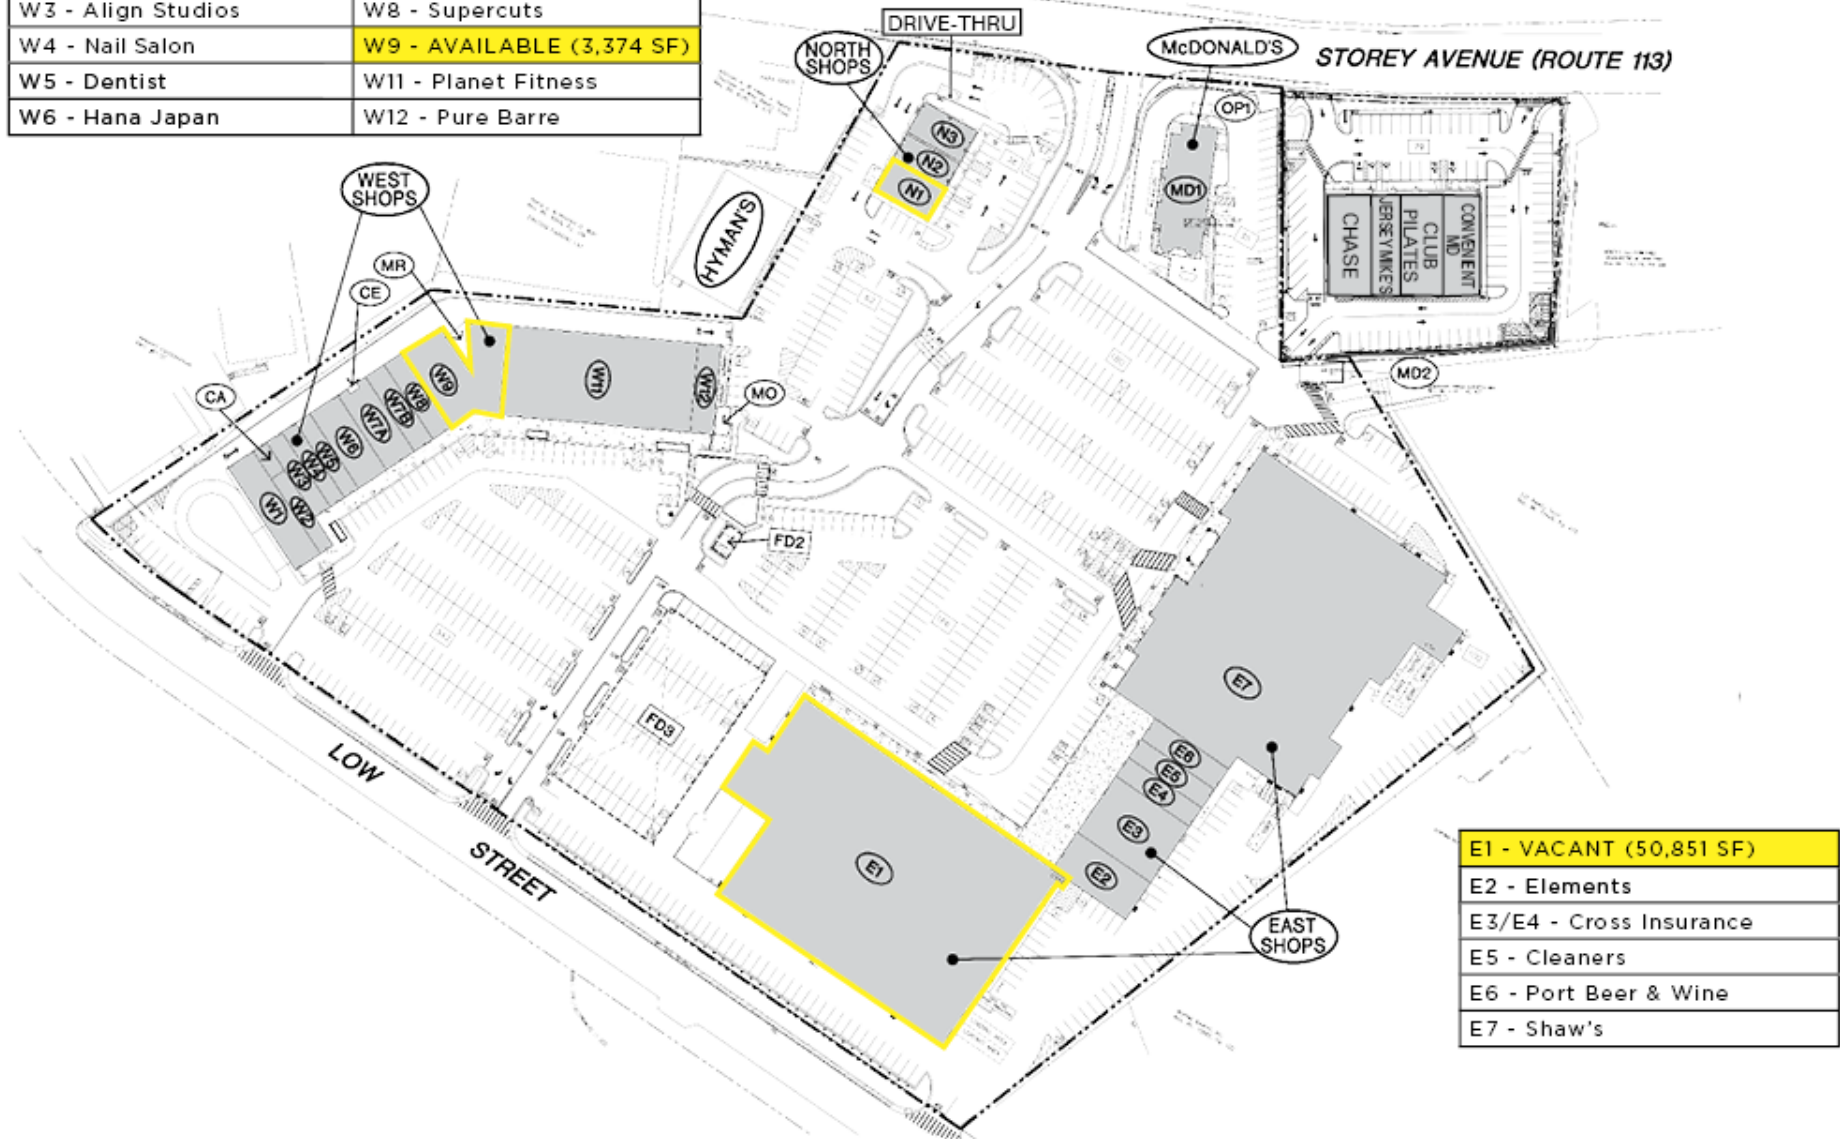

- 1,848 sf 2nd generation end cap w/ drive thru
- 3,374 SF in-line existing bank space
- 50,851 SF Big Box space available, ceiling heights
- 17'3" 2024 NNN Estimate: \$5.00/SF
- 21,659 ADT on Storey Ave
- Strong visibility to Storey Ave and Low St
- [Location Video](#)

MEDIAN HH INCOME

3 MILES	5 MILES	7 MILES
\$113,302	\$105,194	\$108,407

AERIAL

PORT PLAZA • END CAP WITH DRIVE-THRU, IN-LINE, & BIG BOX SPACE AVAILABLE • RETAIL

SITE PLAN

PORT PLAZA • END CAP WITH DRIVE-THRU, IN-LINE, & BIG BOX SPACE AVAILABLE • RETAIL

W1 - Santander	W7A - AAA
W2 - China Wok	W7B - Bird Watchers Supply & Gift
W3 - Align Studios	W8 - Supercuts
W4 - Nail Salon	W9 - AVAILABLE (3,374 SF)
W5 - Dentist	W11 - Planet Fitness
W6 - Hana Japan	W12 - Pure Barre

N1 - AVAILABLE (1,850 SF W/DRIVE-THRU)
N2 - Verizon
N3 - DEAL PENDING

E1 - VACANT (50,851 SF)
E2 - Elements
E3/E4 - Cross Insurance
E5 - Cleaners
E6 - Port Beer & Wine
E7 - Shaw's

AERIAL

45 STOREY AVENUE | NEWBURYPORT, MA