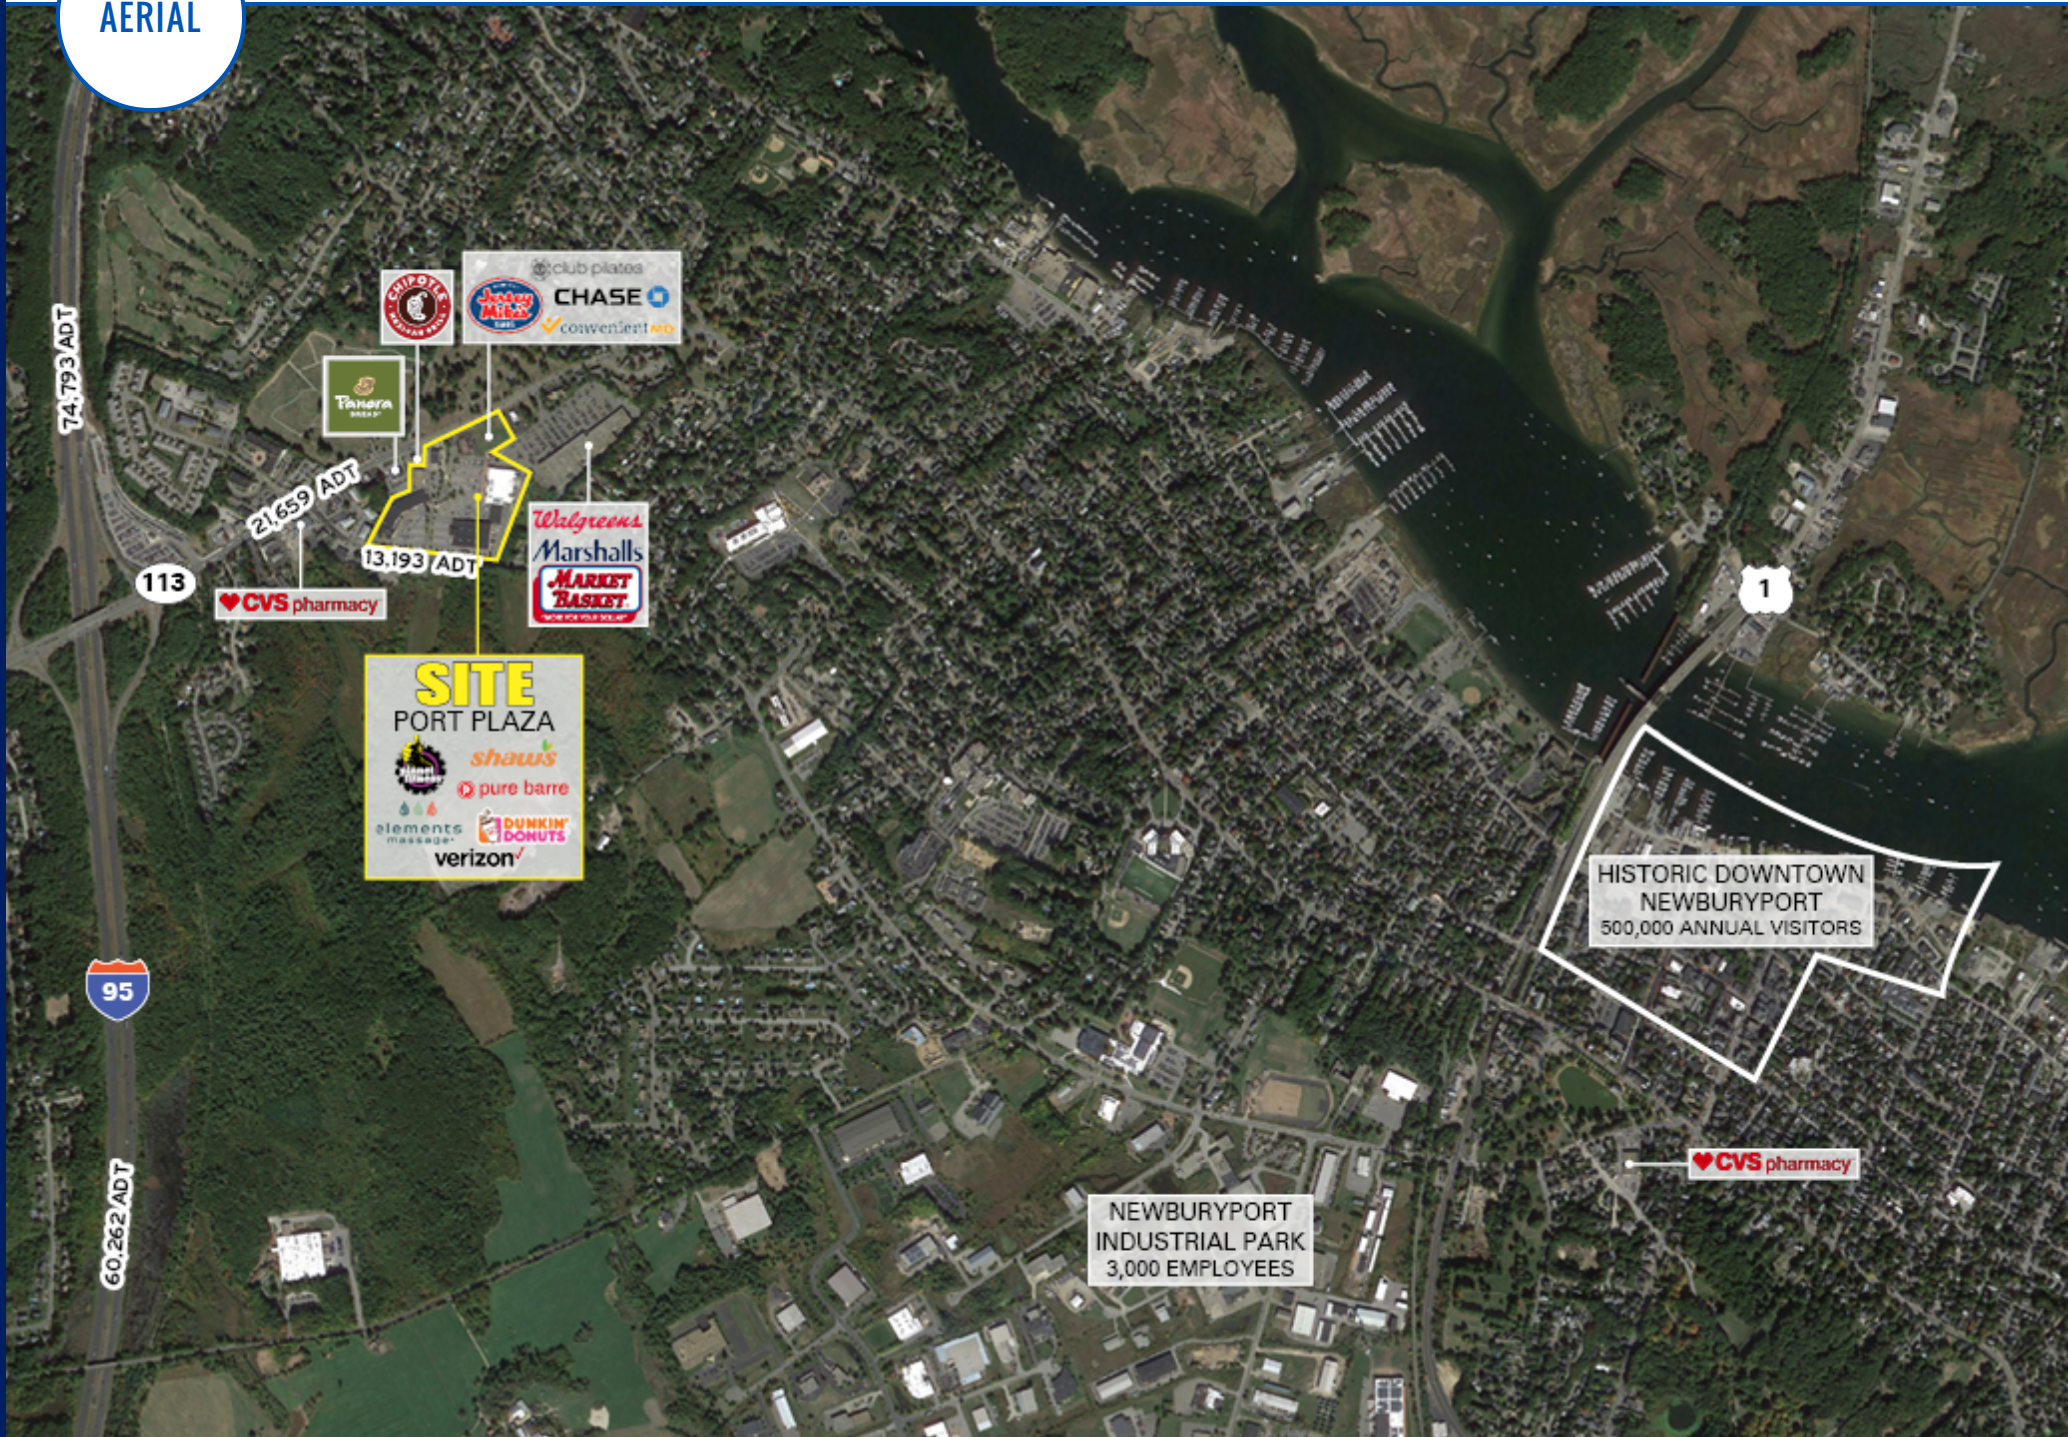

MEDIAN HH INCOME

3 MILES	5 MILES	7 MILES
\$113,302	\$105,194	\$108,407

AERIAL

PORT PLAZA • END CAP WITH DRIVE-THRU, IN-LINE, & BIG BOX SPACE AVAILABLE • RETAIL

SITE PLAN

PORT PLAZA • END CAP WITH DRIVE-THRU, IN-LINE, & BIG BOX SPACE AVAILABLE • RETAIL

W1 - Santander	W7A - AAA
W2 - China Wok	W7B - Bird Watchers Supply & Gift
W3 - Align Studios	W8 - Supercuts
W4 - Nail Salon	W9 - AVAILABLE (3,374 SF)
W5 - Dentist	W11 - Planet Fitness
W6 - Hana Japan	W12 - Pure Barre

N1 - AVAILABLE (1,850 SF W/DRIVE-THRU)
N2 - Verizon
N3 - DEAL PENDING

E1 - VACANT (50,851 SF)
E2 - Elements
E3/E4 - Cross Insurance
E5 - Cleaners
E6 - Port Beer & Wine
E7 - Shaw's

AERIAL

45 STOREY AVENUE | NEWBURYPORT, MA