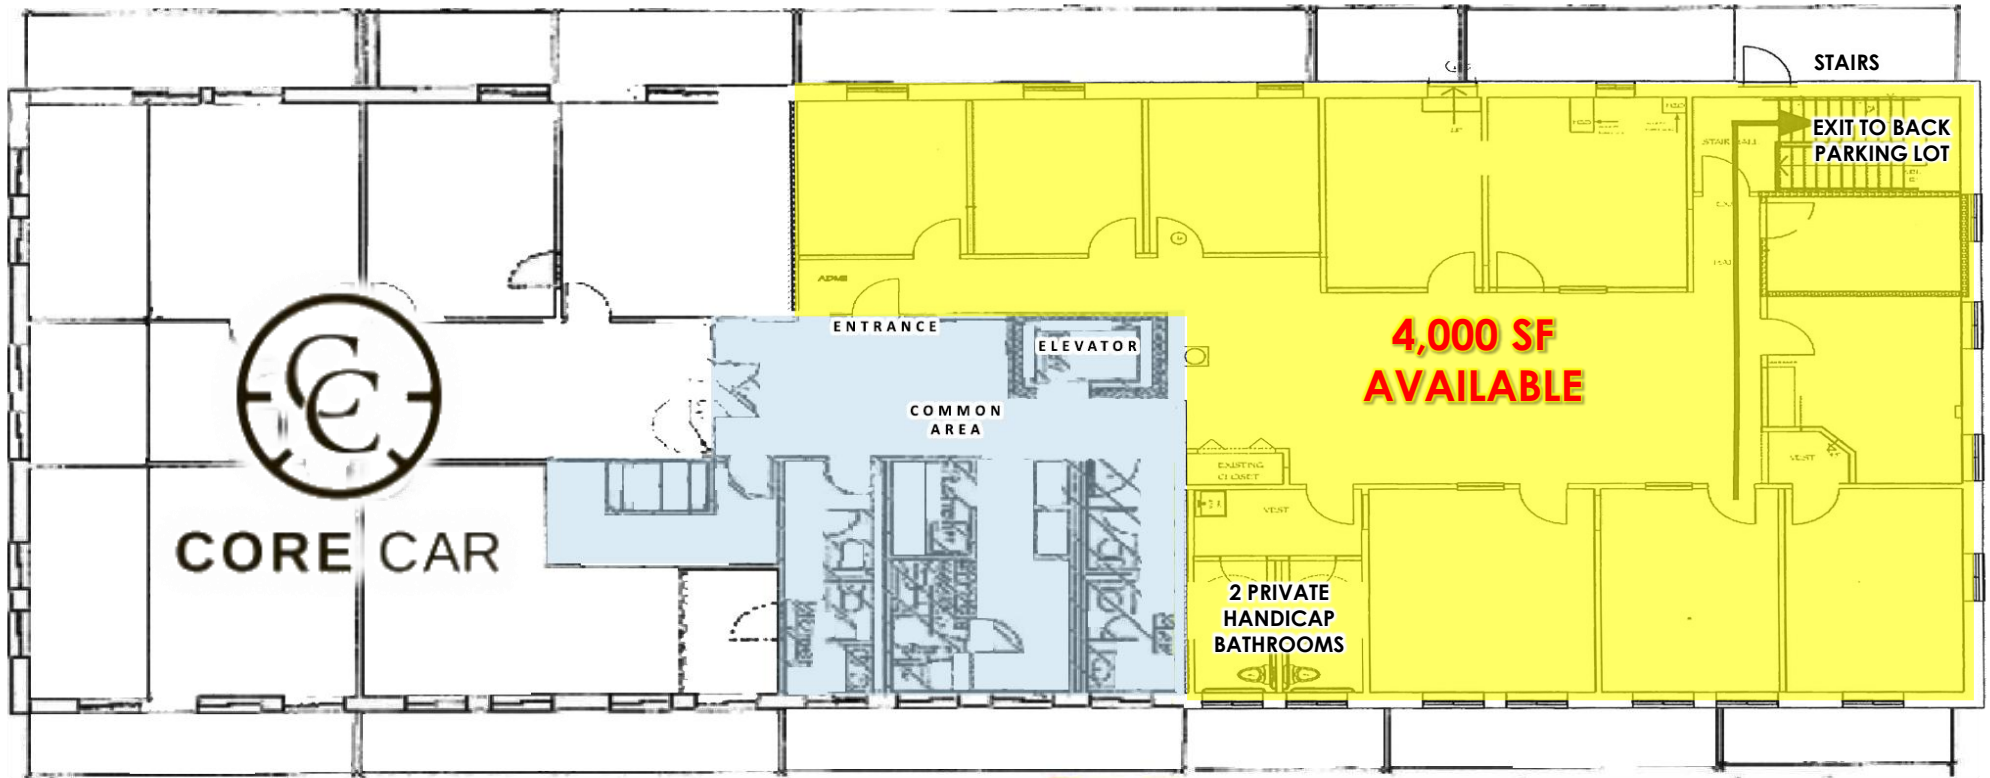

STAMFORD, CT

OFFICE/FLEX/MEDICAL FOR LEASE
30 COMMERCE ROAD

FLOOR PLAN
SECOND FLOOR

COMMERCE ROAD