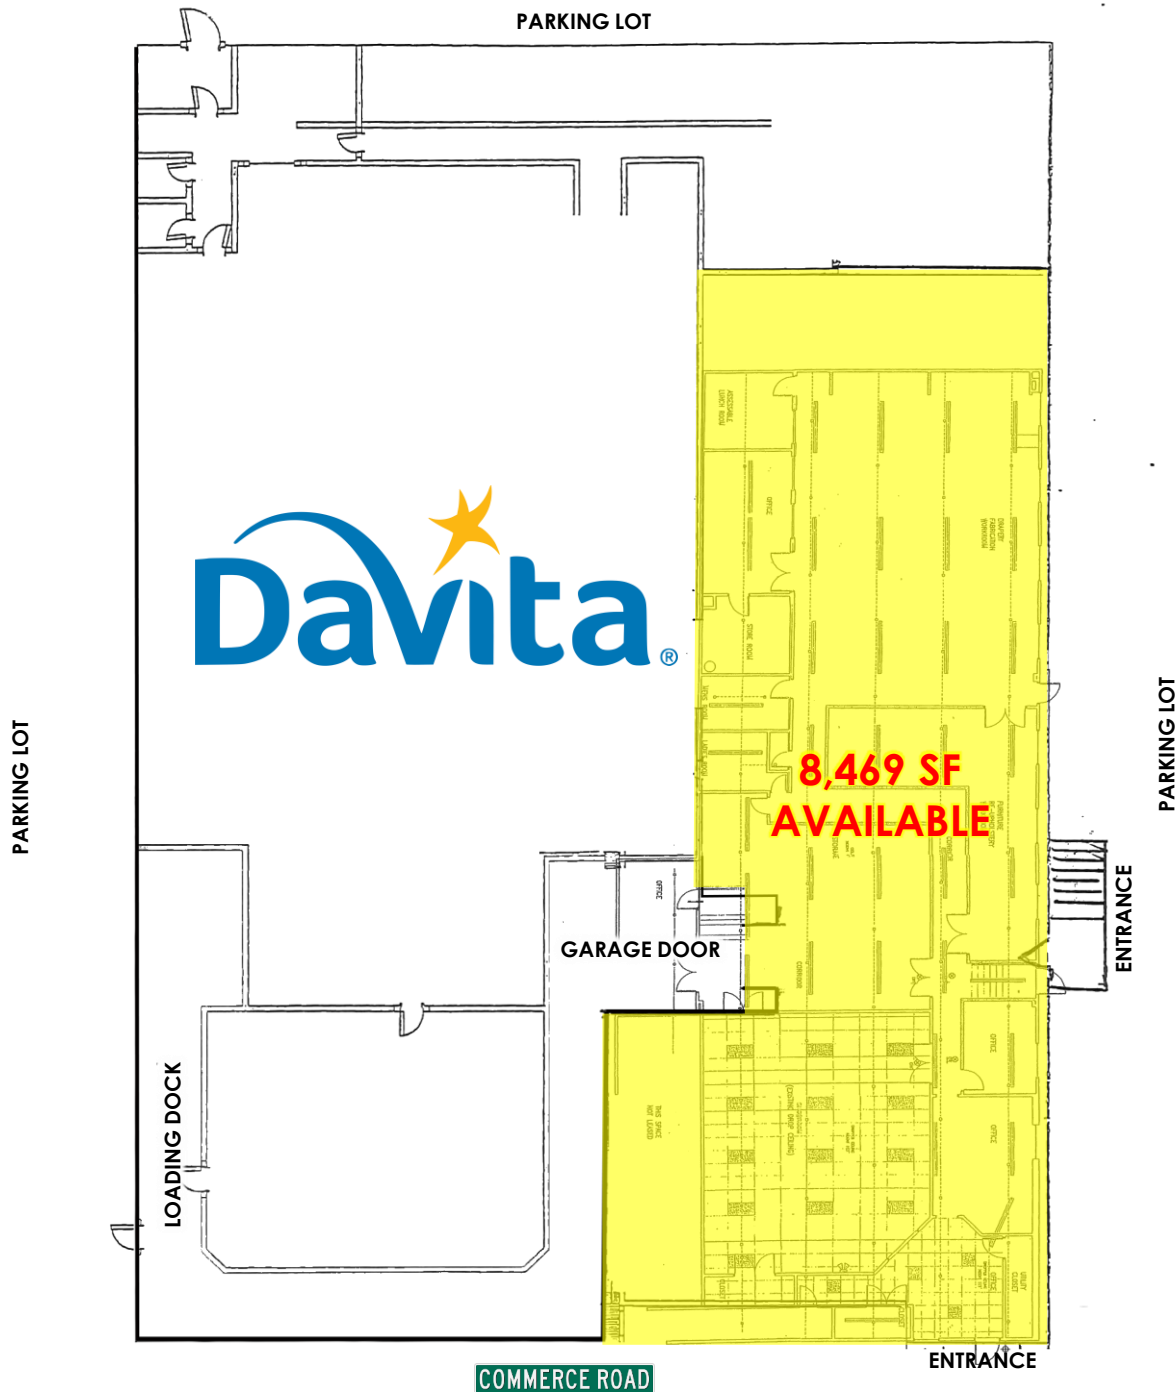

STAMFORD, CT

OFFICE/FLEX/MEDICAL FOR LEASE
30 COMMERCE ROAD

FLOOR PLAN
FIRST FLOOR