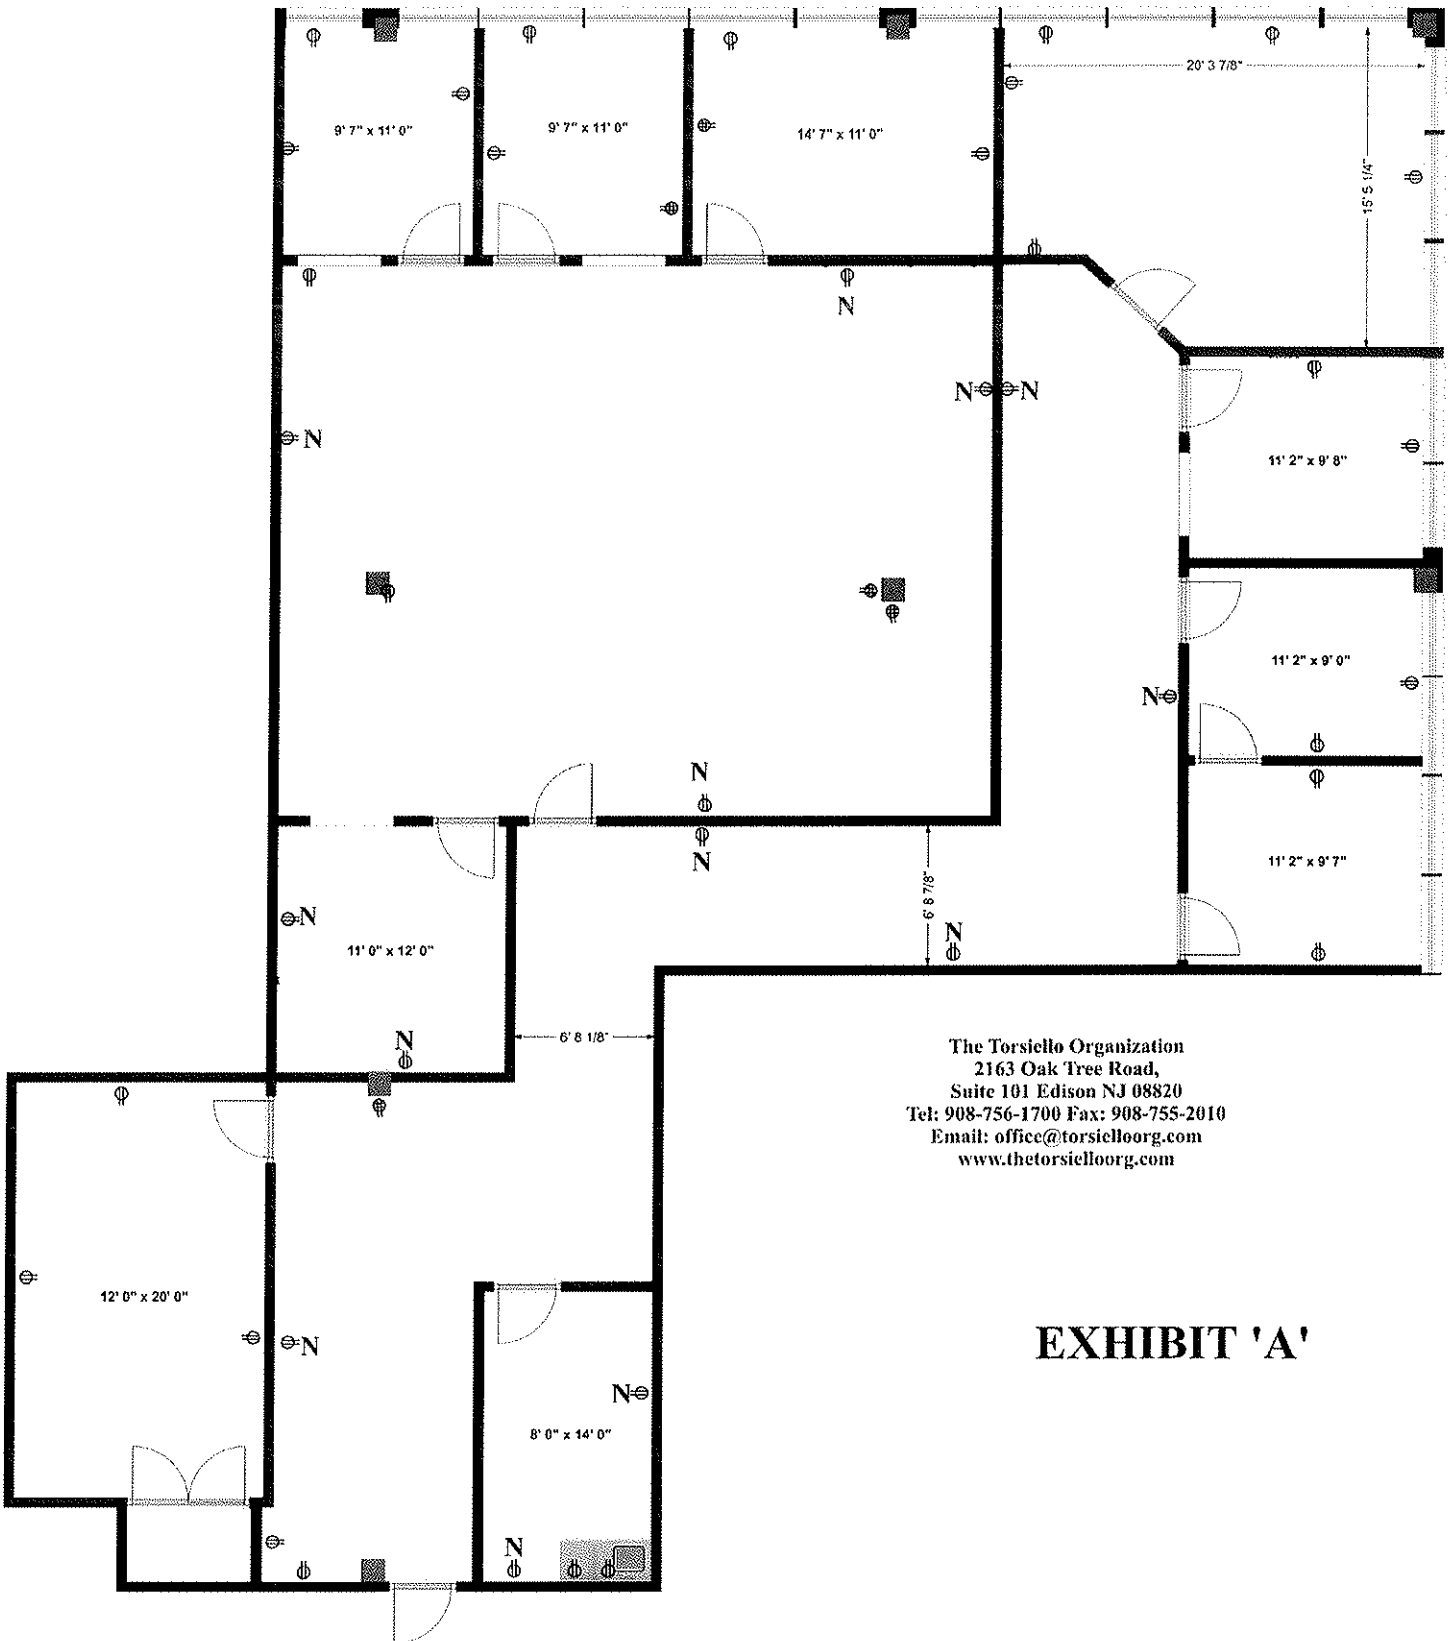

198 Rt.9 North  
Suite 101  
Manalapan NJ

**Total Rentable Area: 4,100 Sq. Ft.**

The Torsiello Organization  
2163 Oak Tree Road,  
Suite 101 Edison NJ 08820  
Tel: 908-756-1700 Fax: 908-755-2010  
Email: office@torsielloorg.com  
www.thetorsielloorg.com

**EXHIBIT 'A'**