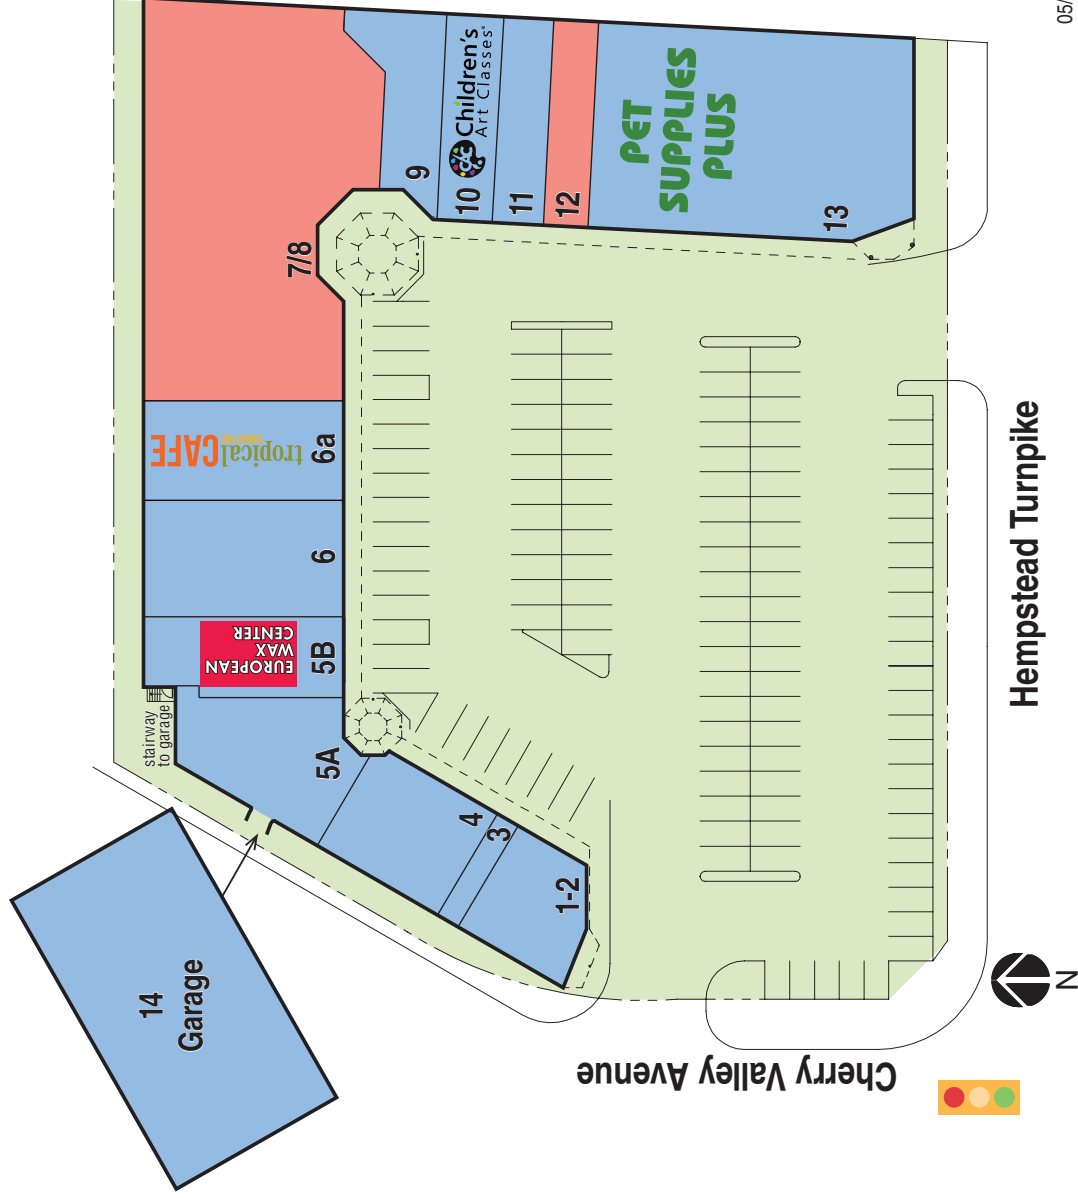

West Hempstead, NY

Nassau County

Cherry Valley Plaza

Store	Addr.	Tenant	Dimensions	Size
1. }	486	Jewelry	(41' x 36' irr.)	1,440 sf
2. }				
3.	482	First Class Cuts	(8'-2" x 40')	325 sf
4.	480	Taco King	(40' x 45'-7")	1,825 sf
5A.	456	Kickboxing	(19'-7" x 58'-4" irr.)	2,159 sf
5B.	458	European Wax Center	(29'-6" x 68'-4" irr.)	1,841 sf
6.	476	Wellness Center	(40' x 68')	2,720 sf
6A.	474	Tropical Smoothie	(32.5' x 68')	2,210 sf
7. }	472	Available 2nd Gen Wet Use	(122' x 64' irr.)	7,457 sf
8. }			(23'-6" x 67')	1,575 sf
9.	468	Lebanese Restaurant	(22'-6" x 70')	1,575 sf
10.	466	Children's Art Classes	(19'-7" x 70')	1,370 sf
11.	464	Nails	(17'-7" x 70')	1,237 sf
12.	462	Available	(15' x 70')	1,050 sf
13.	458	Pet Supplies "Plus"	(70' x 107')	7,500 sf
14.		Garage		48 cars

*all store addresses are located on Hempstead Turnpike
the above dimensions are for illustrative purposes only*

For information contact:

Charles Hirsch
President
Milbrook Properties Ltd.
42 Bayview Avenue
Manhasset, NY 11030
Email: chirsch@milbrookproperties.com
Tel: (516) 869-1240
Fax: (516) 869-8576

Hempstead Turnpike