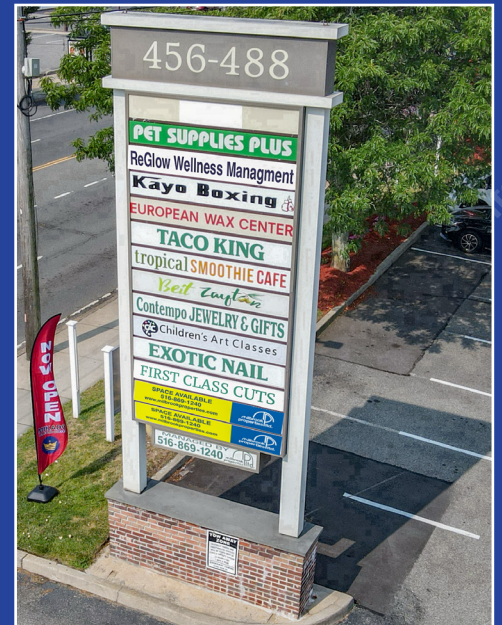

## Cherry Valley Plaza

a foundation for nearly 100 years

**Location:** NE Corner of Hempstead Turnpike & Cherry Valley Ave., 456-488 Hempstead Tpk., West Hempstead, NY

**Description:** Neighborhood Strip Center

**Major Tenants:** Pet Supplies Plus, Tropical Smoothie, European Wax Center

**GLA:** 34,681 sf ±

**Parking:** 117 grade level spaces, 48 lower level spaces

**Demographics:**

2025	1 Mile	3 Miles	5 Miles
Population	25,352	256,531	698,963
Average HH Income	\$150,700	\$129,435	\$124,593
Total HH	8,111	78,531	220,832
Median Age	41.7	40.3	41.9

*all store addresses are located on Hempstead Turnpike  
the above dimensions are for illustrative purposes only*