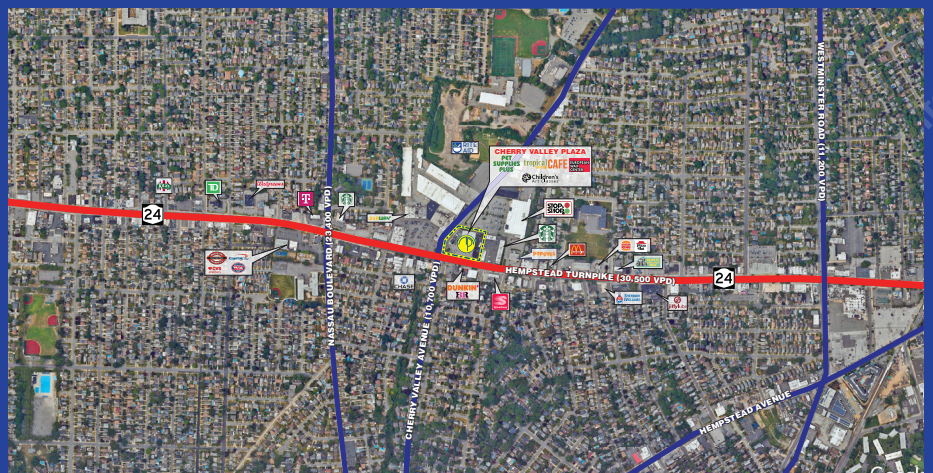

MILBROOK PROPERTIES LTD.
CHARLES HIRSCH, PRESIDENT
CHIRSCH@MILBROOKPROPERTIES.COM
T (516) 869-1240
F (516) 869-8576

42 BAYVIEW AVENUE, MANHASSET, NY 11030
WWW.MILBROOKPROPERTIES.COM