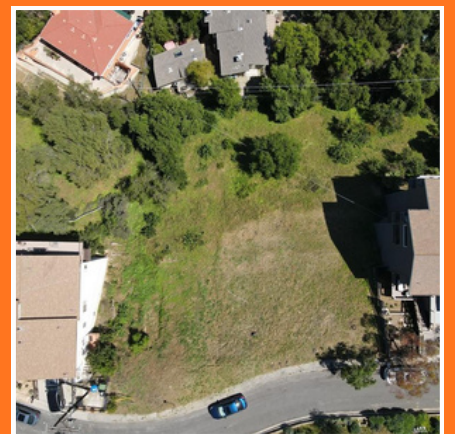

Iglesia Lots with Jetliner Views!

- Rare double-wide lot
- Build Two Homes
- Jetliner views of the Valley
- Soils report
- Approx 12,762 SF

LAND FOR SALE

21478 Iglesia, Woodland Hills, CA 91364

Offering price \$199,000

views

approx 30
min drive to
the beach

X2

double
wide lot

Omid Tebyani BRE 01941016

Rescomm
Group

(805) 207-6713

omid@omidtebyani.com