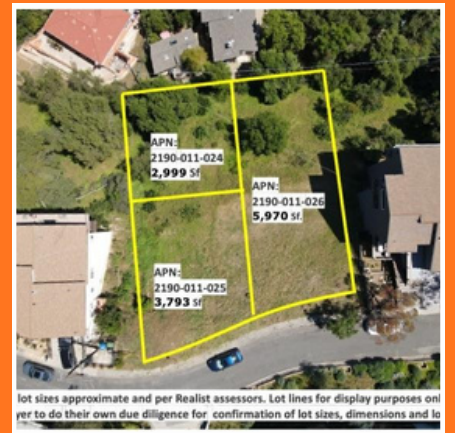

Iglesia Lots with Jetliner Views!

- Rare double-wide lot
- Build Two Homes
- Jetliner views of the Valley
- Soils report
- Approx 12,762 SF

LAND FOR SALE

21478 Iglesia, Woodland Hills, CA 91364

Offering price \$199,000

views

approx 30
min drive to
the beach

X2

double
wide lot

Omid Tebyani BRE 01941016

Rescomm
Group

(805) 207-6713

omid@omidtebyani.com