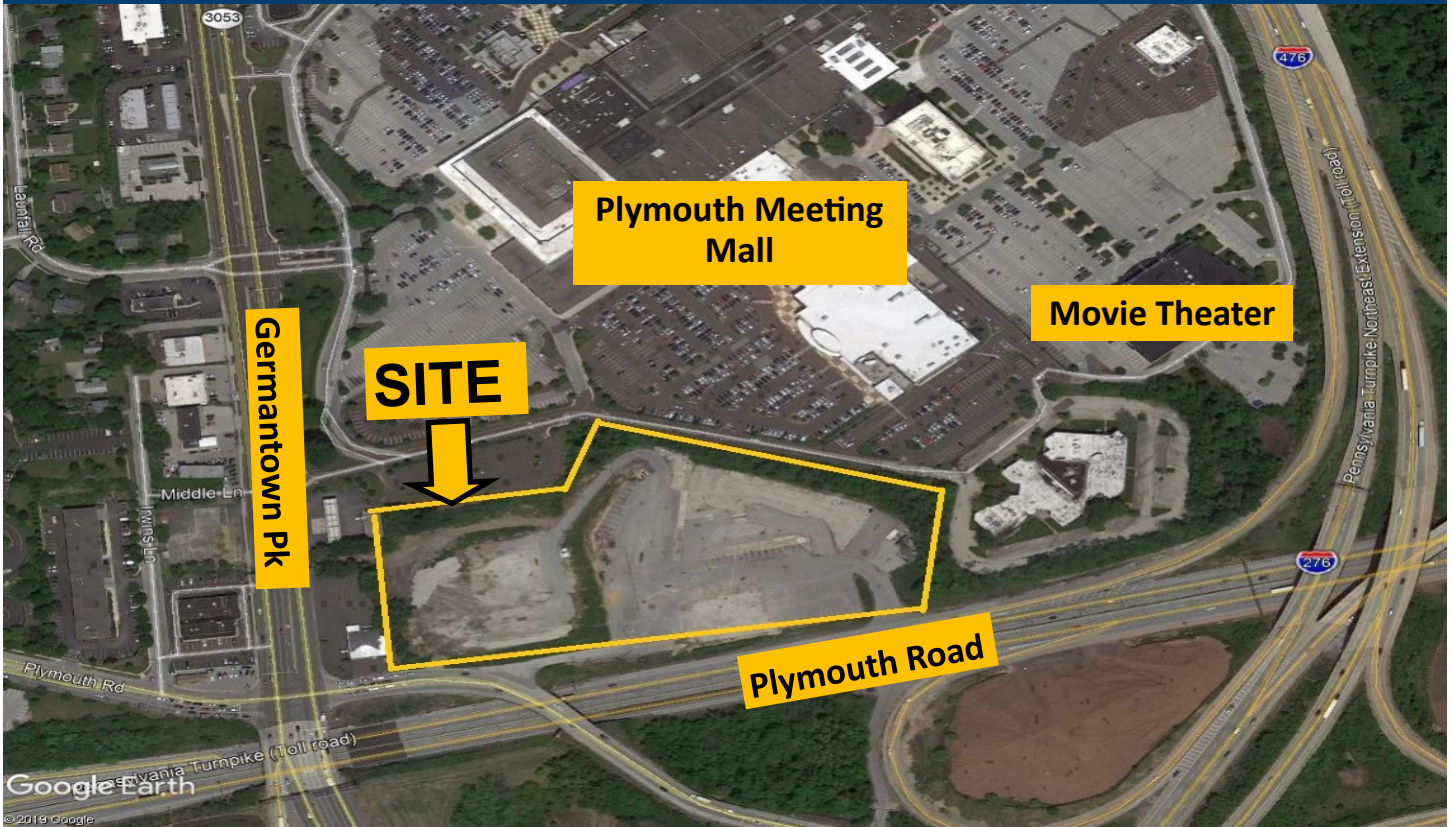

9 +/- ACRES PLYMOUTH MTG

Long Term Lease Only

- ◆ Located at Interchange of PA Turnpike and Northeast Extension
- ◆ Adjacent to Plymouth Meeting Mall
- ◆ Zoned Shopping Center
- ◆ Prime Location with Great Visibility