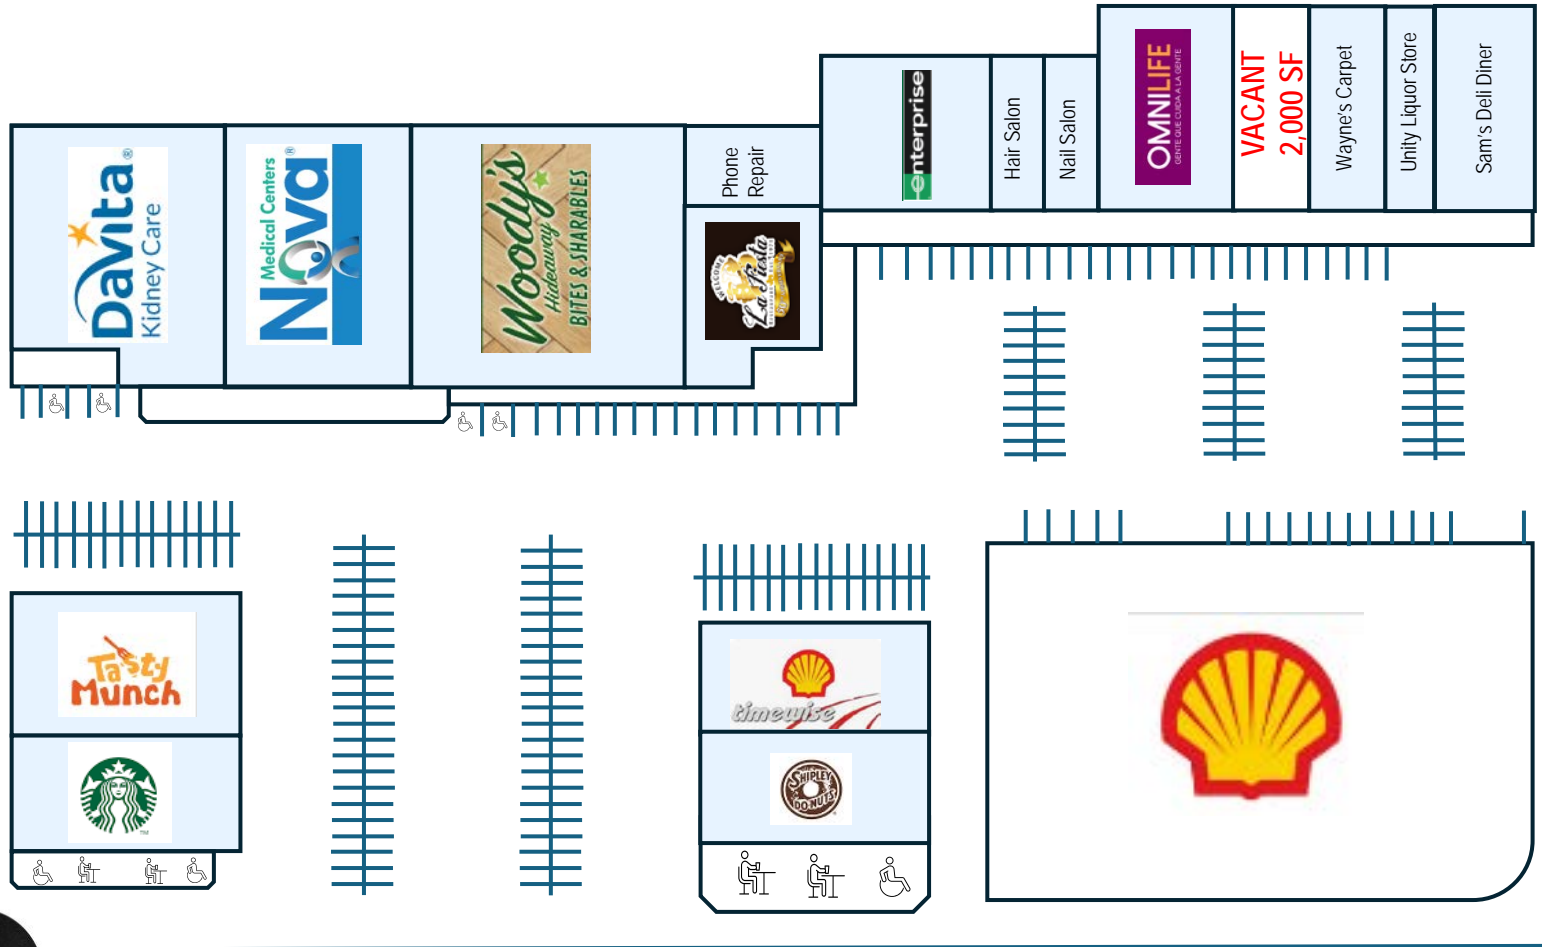

NOTTINGHAM CENTER

11635 Katy Freeway, Houston, TX 77079

N Kirkwood Rd.

I-10 Frontage Rd.