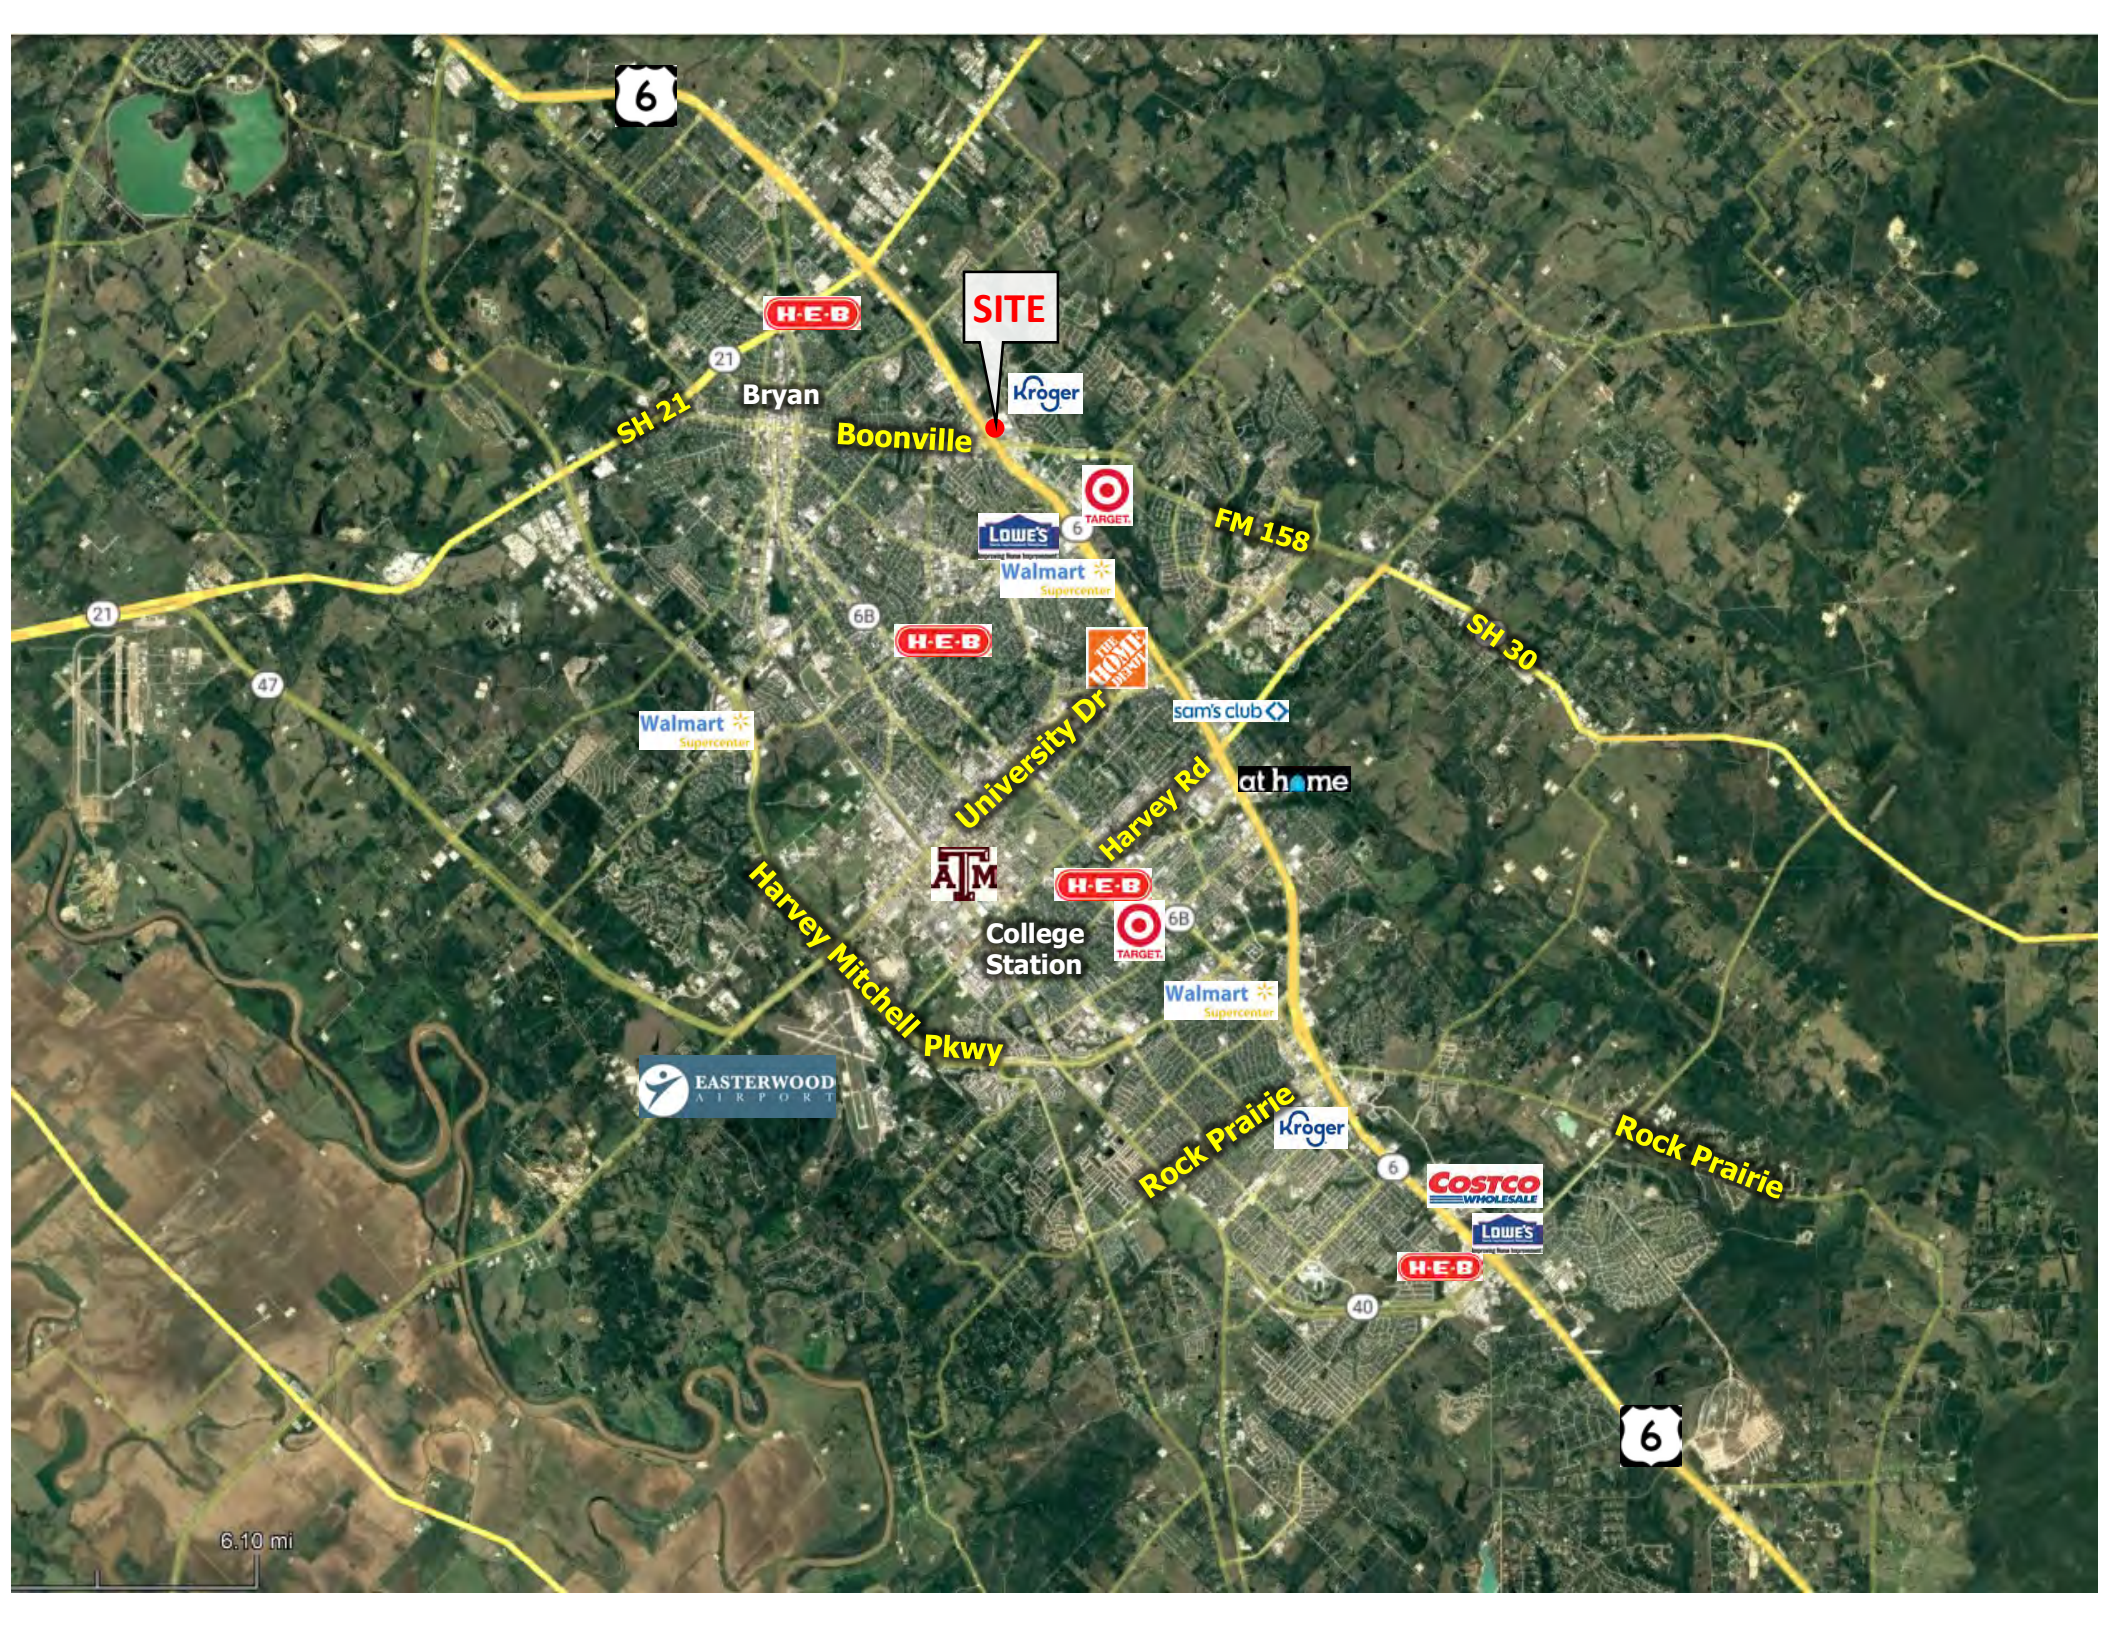

6

H-E-B

SITE

Kroger

Bryan

Boonville

SH 21

FM 158

LOWE'S

TARGET

Walmart Supercenter

H-E-B

THE HOME DEPOT

SH 30

Walmart Supercenter

sam's club

University Dr

at home

Harvey Rd

ATM

College Station

H-E-B

TARGET

Walmart Supercenter

Harvey Mitchell Pkwy

EASTERWOOD AIRPORT

Rock Prairie

Kroger

Rock Prairie

COSTCO WHOLESALE

LOWE'S

H-E-B

6

6.10 mi