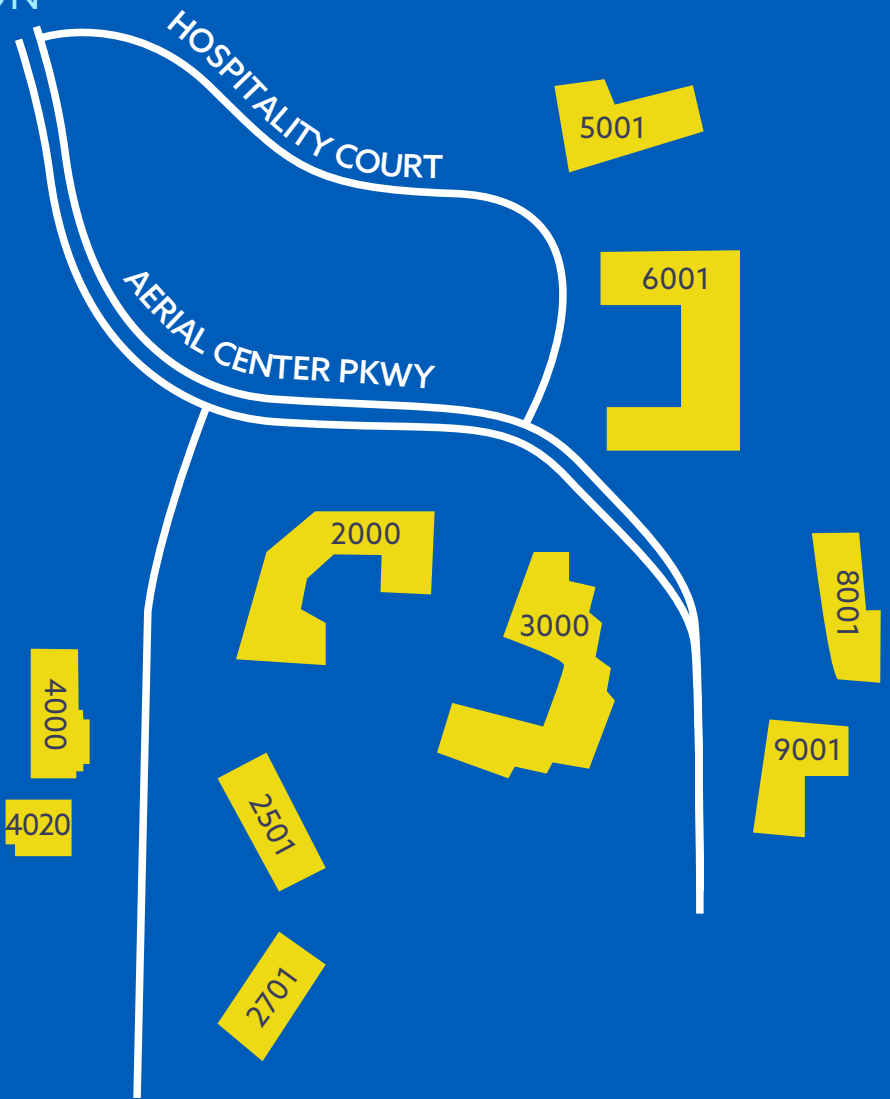

CLICK

to see availabilities and more at aerialcenternc.com

CONNECTED LOCATION

AIRPORT BLVD CORRIDOR | 1 MIN

I-40 | 2 MIN

I-540 | 5 MIN

HWY 54 / MIAMI BLVD CORRIDOR | 8 MIN

BRIER CREEK COMMONS | 9 MIN

RTP | 10 MIN

DOWNTOWN DURHAM | 18 MIN

ALEXANDER PLACE | 10 MIN

PARK WEST VILLAGE | 11 MIN

THE ARBORETUM | 14 MIN

DOWNTOWN CARY | 15 MIN

DOWNTOWN DURHAM | 18 MIN

HOTELS

1	Hampton Inn
2	Holiday Inn Express
3	Fairfield Inn & Suites
4	Holiday Inn
5	Four Points by Sheraton
6	Hyatt House
7	Home2 Suites
8	Tru by Hilton
9	Hyatt Place
10	Hilton Garden Inn
11	Embassy Suites by Hilton
12	The Umstead Hotel & Spa

RESTAURANTS

1	Angus Barn
2	Chophouse
3	Carmen's Cuban Cafe & Lounge
4	Jersey Mike's Subs
5	Texas Steakhouse & Catering
6	Babymoon Cafe
7	Village Deli & Grill
8	Neomonde Mediterranean
9	Fount Coffee + Kitchen
10	BLR Bar & Curry
11	Chick-fil-A
12	Bonefish Grill
13	Ruth's Chris Steakhouse