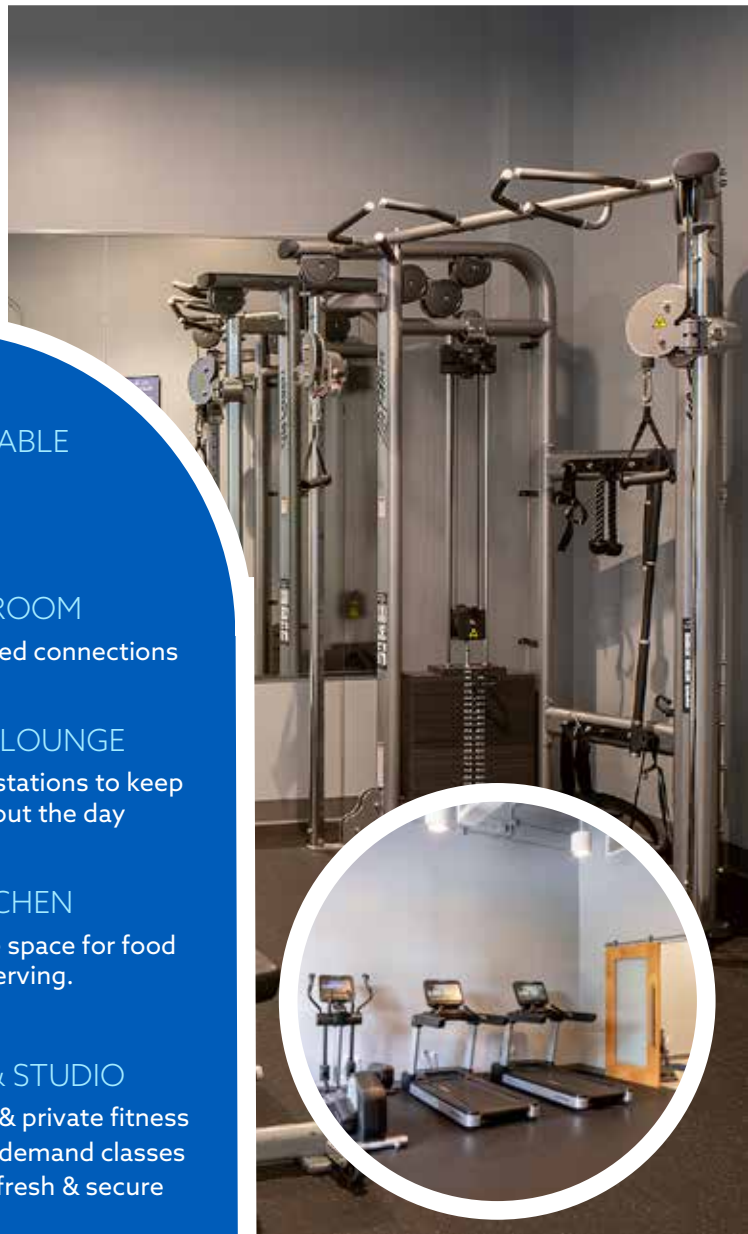

3,000 SF OF AMENITIES TO REFUEL YOUR ENGINE

6-SEAT
BAR-HEIGHT TABLE
Flexible-use

12-SEAT
CONFERENCE ROOM
Apple TV, Miracast, & varied connections

INTERNET CAFE & LOUNGE
Featuring built-in charging stations to keep
you powered throughout the day

CATERING KITCHEN
Hosting events with ample space for food
preparation and serving.

FITNESS CENTER & STUDIO
Studio Space: Yoga classes & private fitness
Peloton Bikes: Live and on-demand classes
Showers and Lockers: Refresh & secure