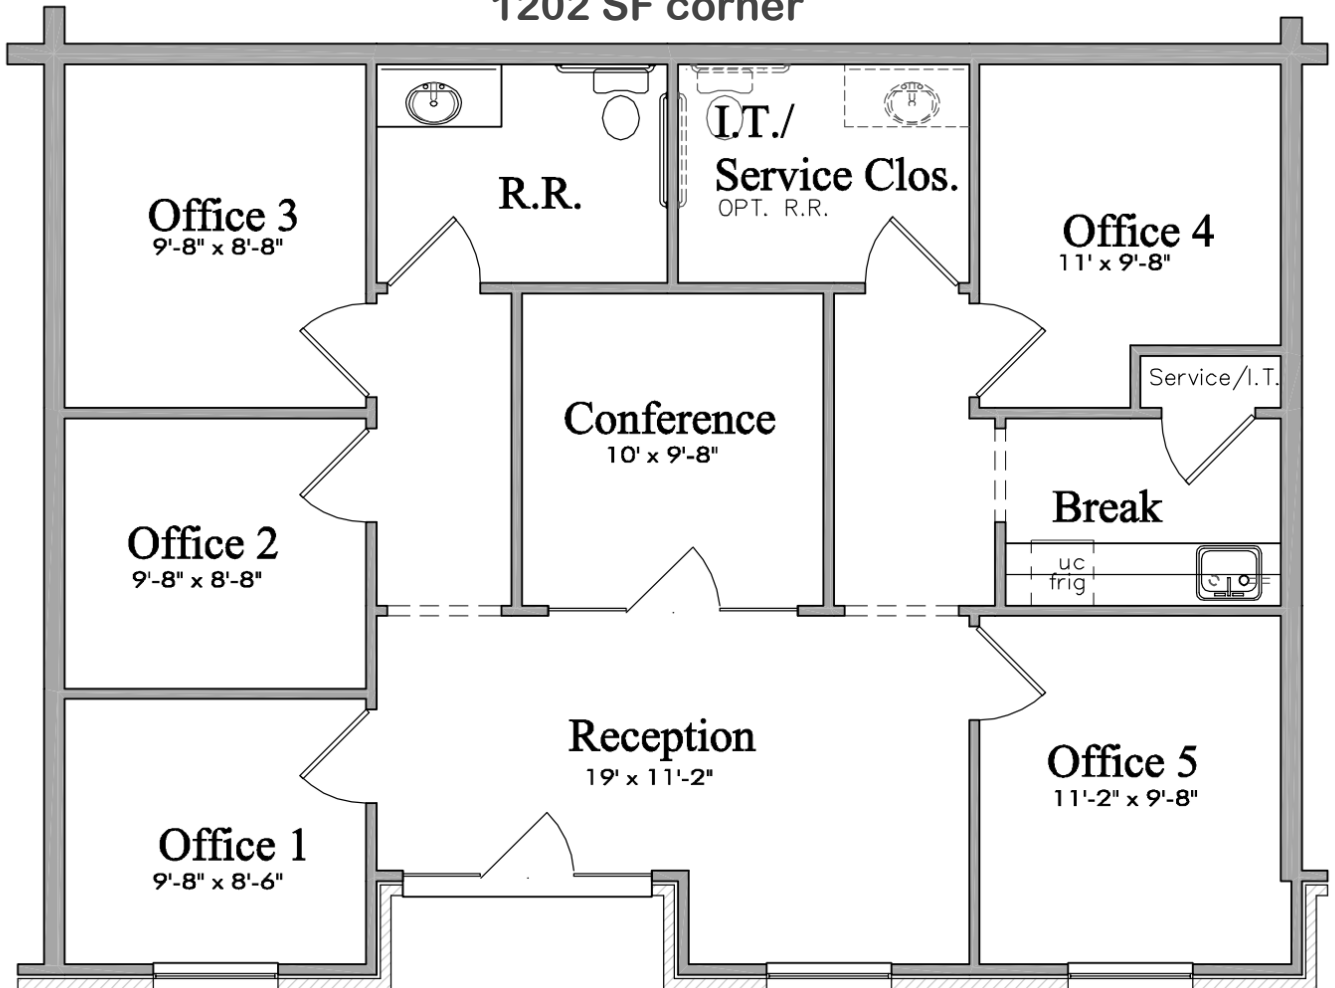

SPRING ROSE
OFFICE CONDOMINIUMS
An ADCS, L.P. Development

Ex. G
Floorplan3
1188SF
1202 SF corner

Addy
WERTHWEIN TEAM
COMMERCIAL
713-303-2339

Unit type 3
1202 s/f corner
1188 s/f interior

Plan specifications and prices subject to change without notice. Square footage and room sizes are approximate.