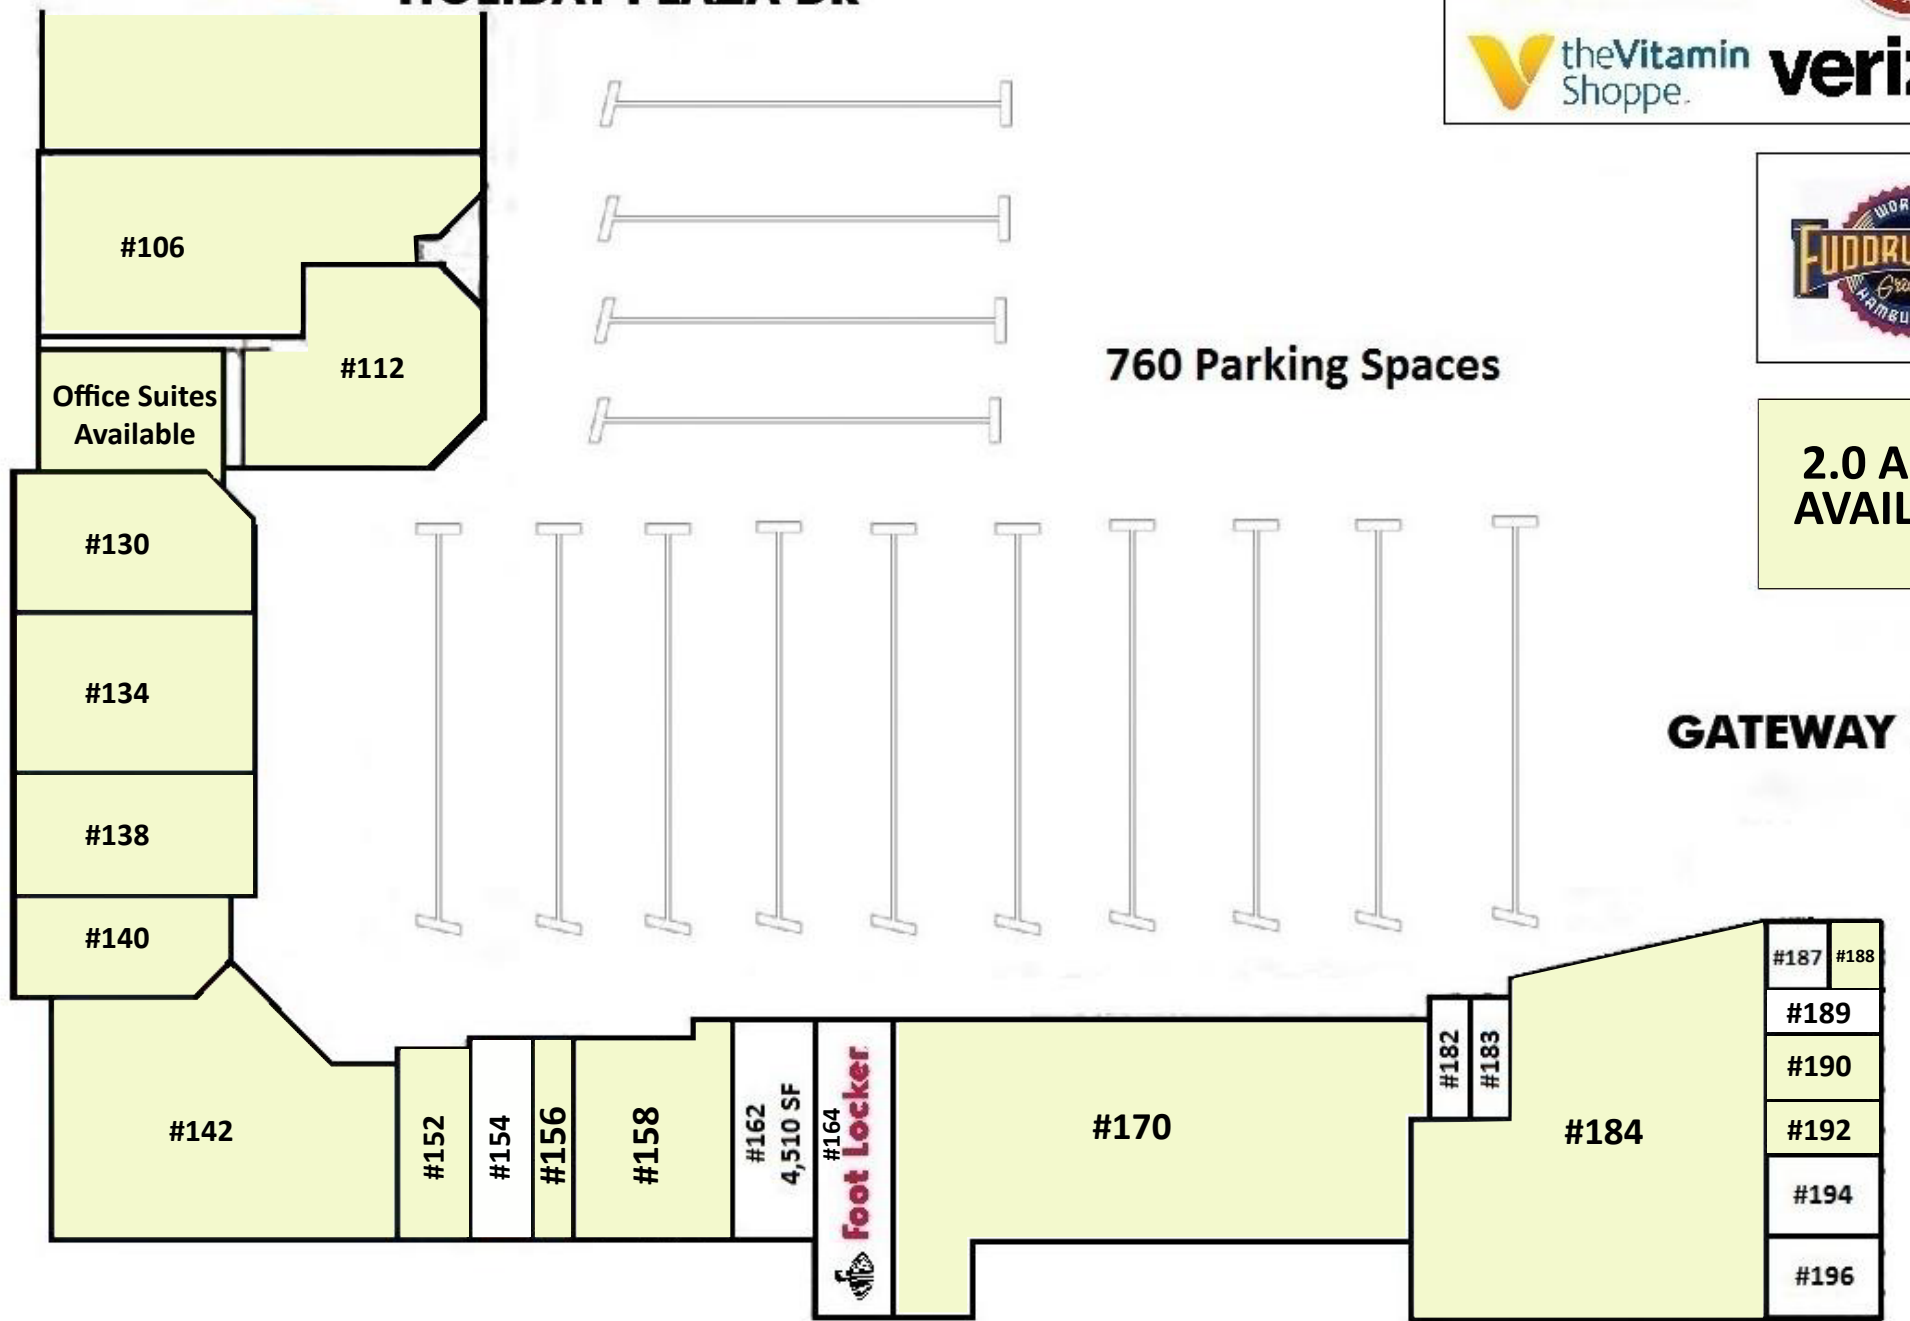

RTE 30/LINCOLN HWY 38,864 VPD

HOLIDAY PLAZA DR

CICERO AVENUE

23,864 VPD

GATEWAY DR

FIVE GUYS  
BURGERS and FRIES

CHIPOTLE  
MEXICAN GRILL

theVitamin Shoppe. verizon

WORLD'S  
GREATEST  
HAMBURGERS

2.0 ACRES  
AVAILABLE

760 Parking Spaces

Suite	Tenant	Square Feet
106	Available	14,884
112	Available	10,158
130	Available	7,951
134	Available	9,615
138	Available	7,200
140	Available	5,386
142	Available	20,239
152	Available	3,218
154	Conceal Carry Institute	3,000
156	Available	2,063
158	Available	8,048
162	Chicago Land Fat Loss Camps	4,510
164	Foot Locker	5,761
170	Available	29,433
182	Star Nails	1,200
183	Jamaican Jerk Flavors	1,215
184	Available	26,665
187	Goldmyne African Store	1,060
188	Available	876
189	Matteson Smoke Shop	1,100
190	Available	1,944
192	Available	1,350
194	Sharks Fish & Chicken	2,200
196	Subway	2,205
100	Save The Music	1,217
101	Office Available	458
102	Available	1,200
103	Subway	1,082
200	Office Available	4,382
201	Office Available	1,549