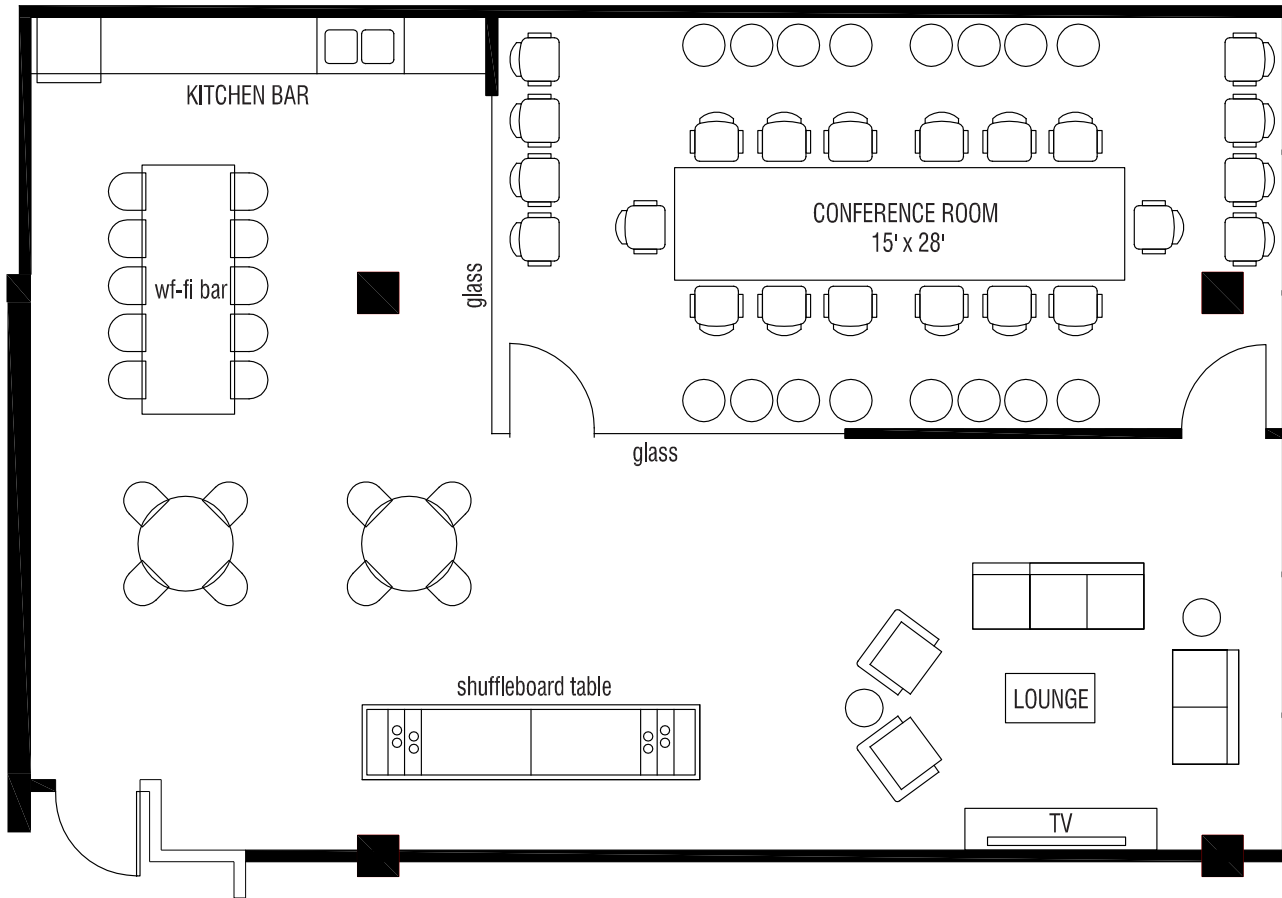

\*Hypothetical layout

## FEATURES

- Conference room with seating for up to 38 people - free of charge
- Wi-Fi enabled
- Kitchen with sink and microwave and refrigerator
- Lounge area with TV, soft seating, and games