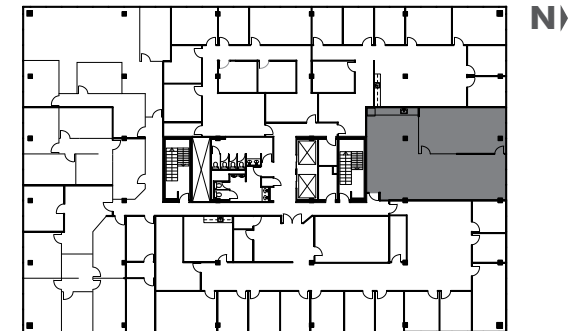

KEY - 4TH FLOOR