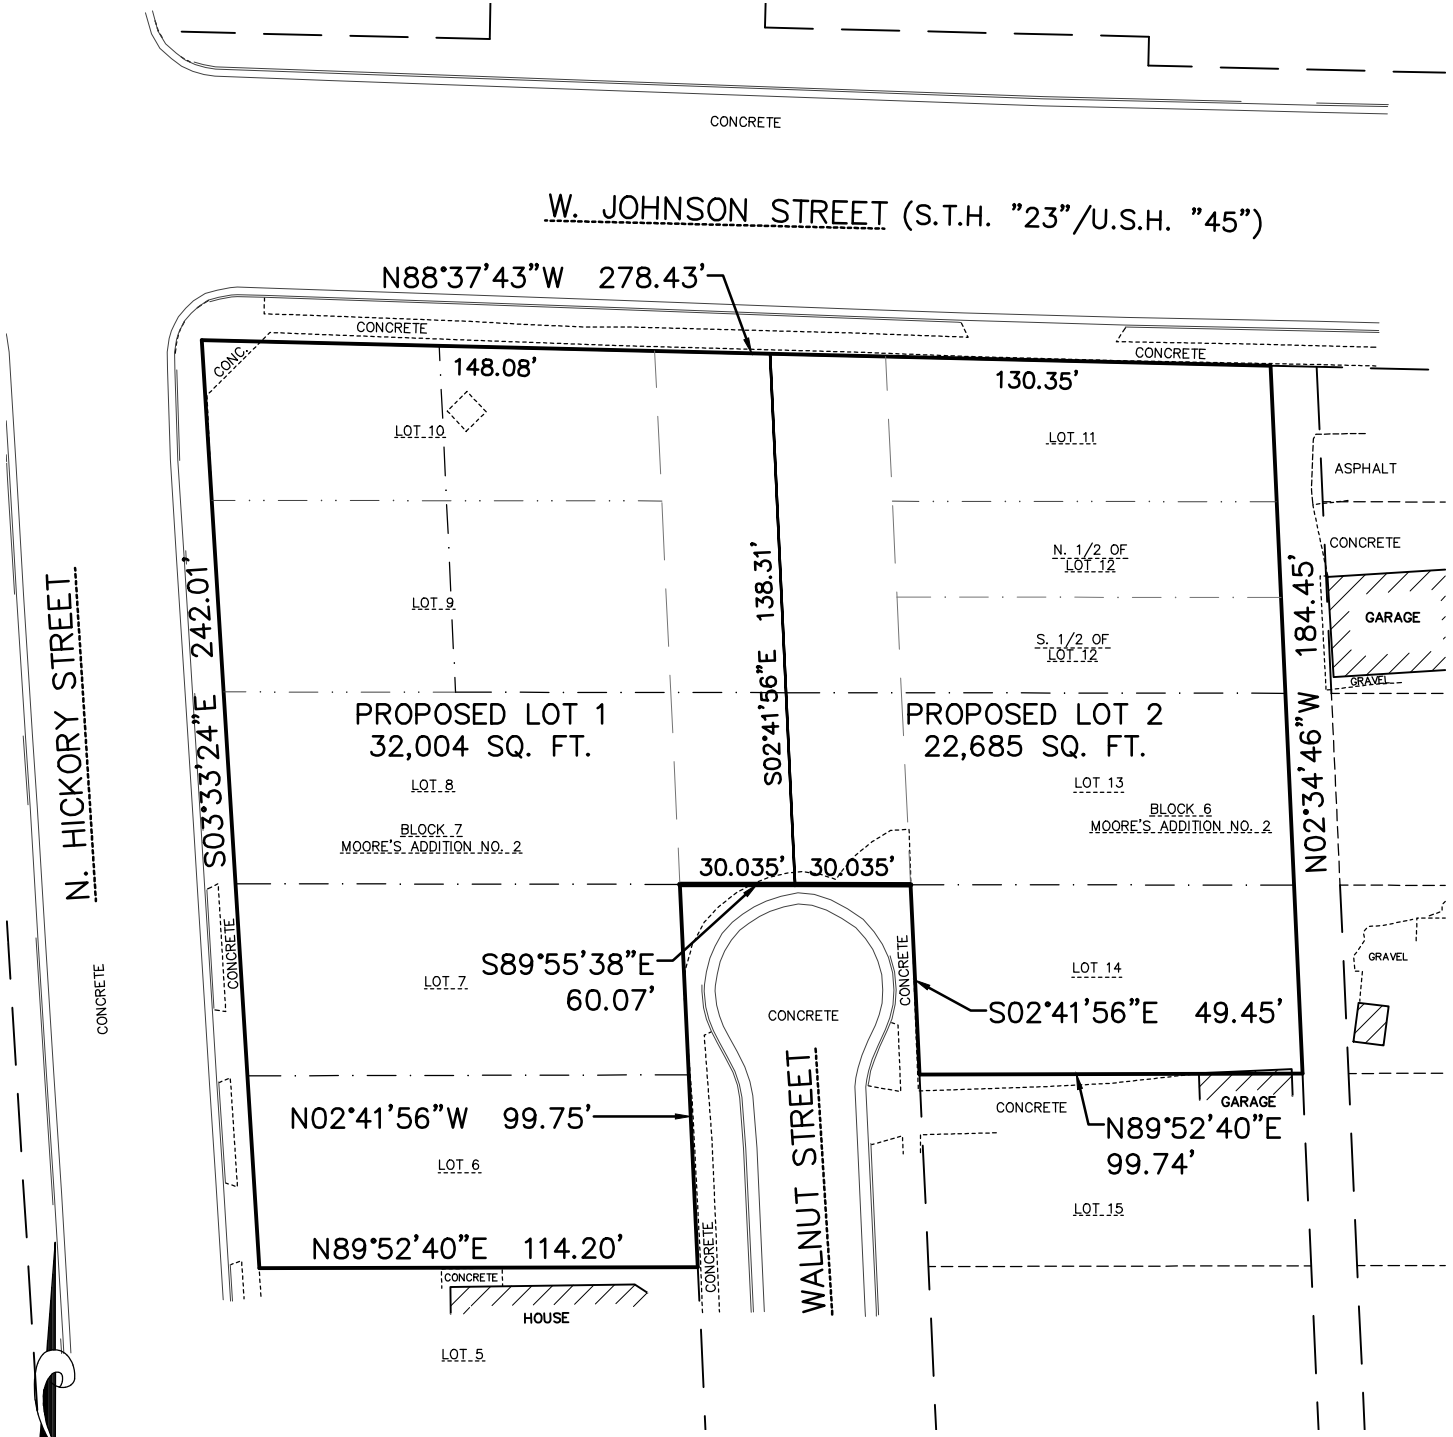

LOT EXHIBIT

EXCEL
ARCHITECTS • ENGINEERS • SURVEYORS
Always a Better Plan

100 Camelot Drive
Fond Du Lac, WI 54935
Phone: (920) 926-9800
www.EXCELENGINEER.com
JOB NO. 230389600