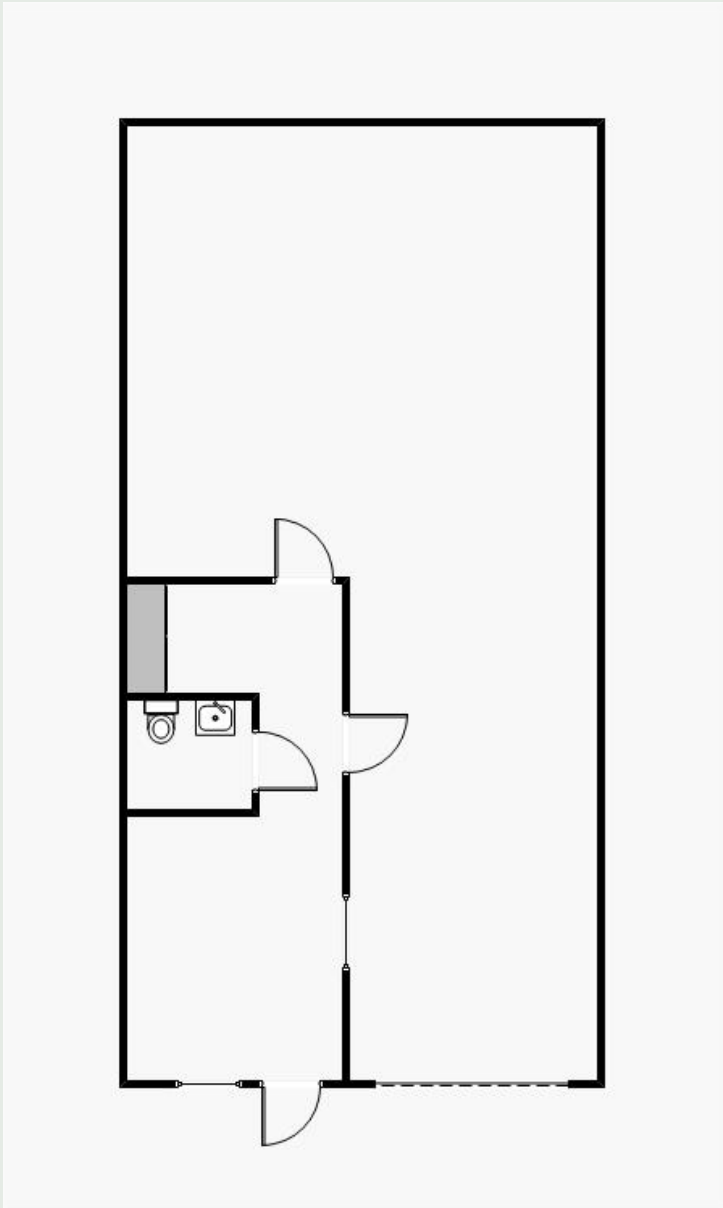

## Warehouse Space Includes:

- Finished Office
- Private restroom
- Kitchenette
- HEAT & AC THROUGHOUT
- 10' Drive-In Overhead Door

2204 Distribution Circle, Silver Spring, MD

\* Drawing not to scale

Warehouse Interior