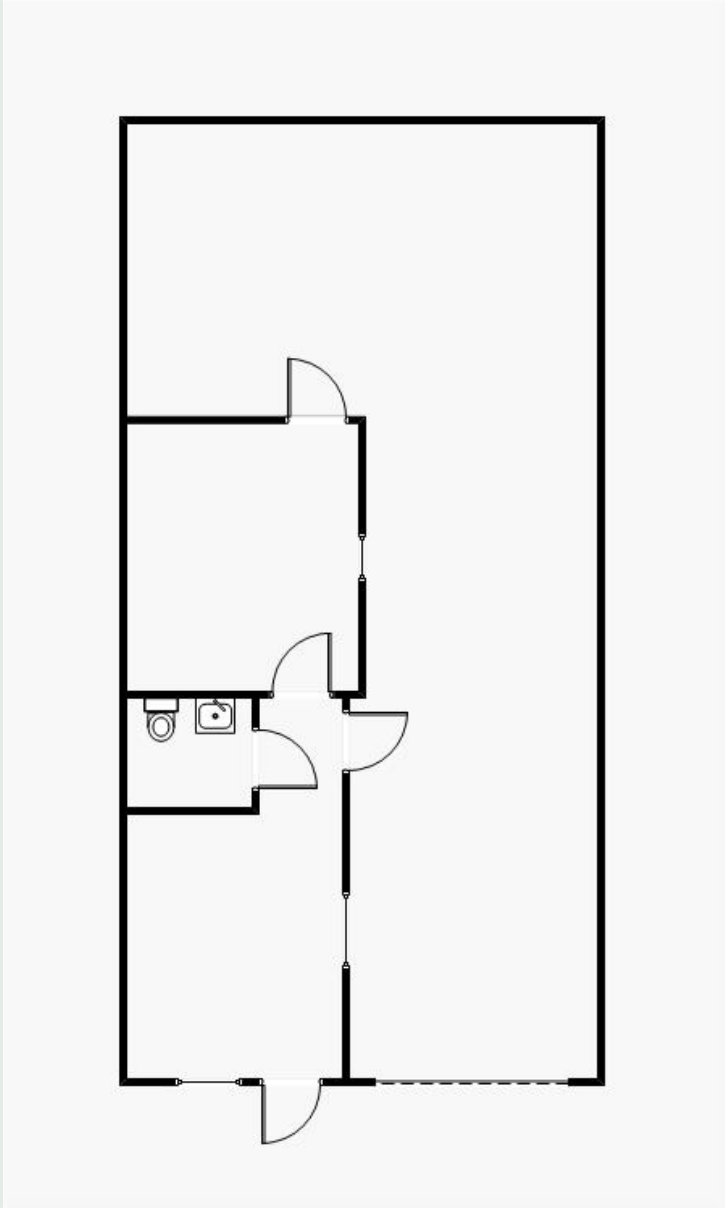

## Warehouse Space Includes:

- Finished Office
- Private restroom
- Kitchenette
- HEAT & AC THROUGHOUT
- 10' Drive-In Overhead Door

2204 Distribution Circle, Silver Spring, MD

\* Drawing not to scale

Warehouse Interior

## Warehouse Space Includes:

- 2 Finished Offices
- Private restroom
- 10' Drive-In Overhead Door
- Upgraded Lighting
- Gas Heating

2210 Distribution Circle, Silver Spring, MD

\* Drawing not to scale

Warehouse Interior