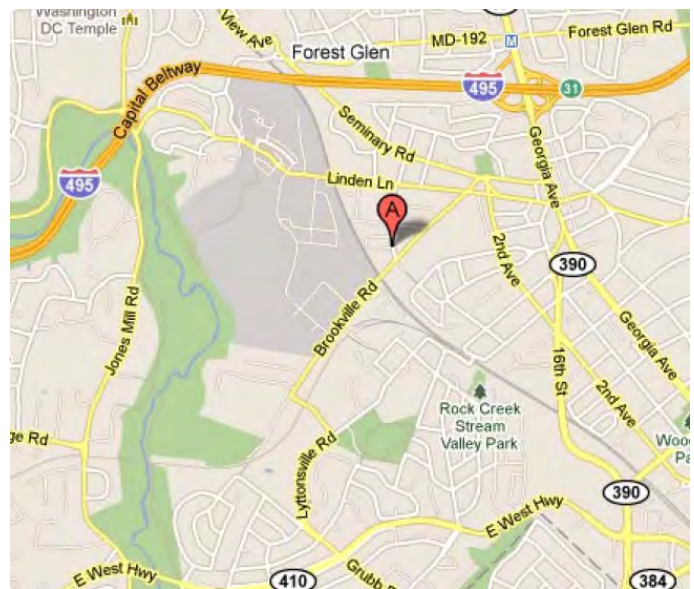

**FOR MORE INFORMATION
PLEASE CONTACT:**

ROBERT BLUM
301-309-9500
ROBERT@KOSSOWMANAGEMENT.COM

ANDREW KOSSOW
301-309-9500
ANDREW@KOSSOWMANAGEMENT.COM

Kossow Management Corp.