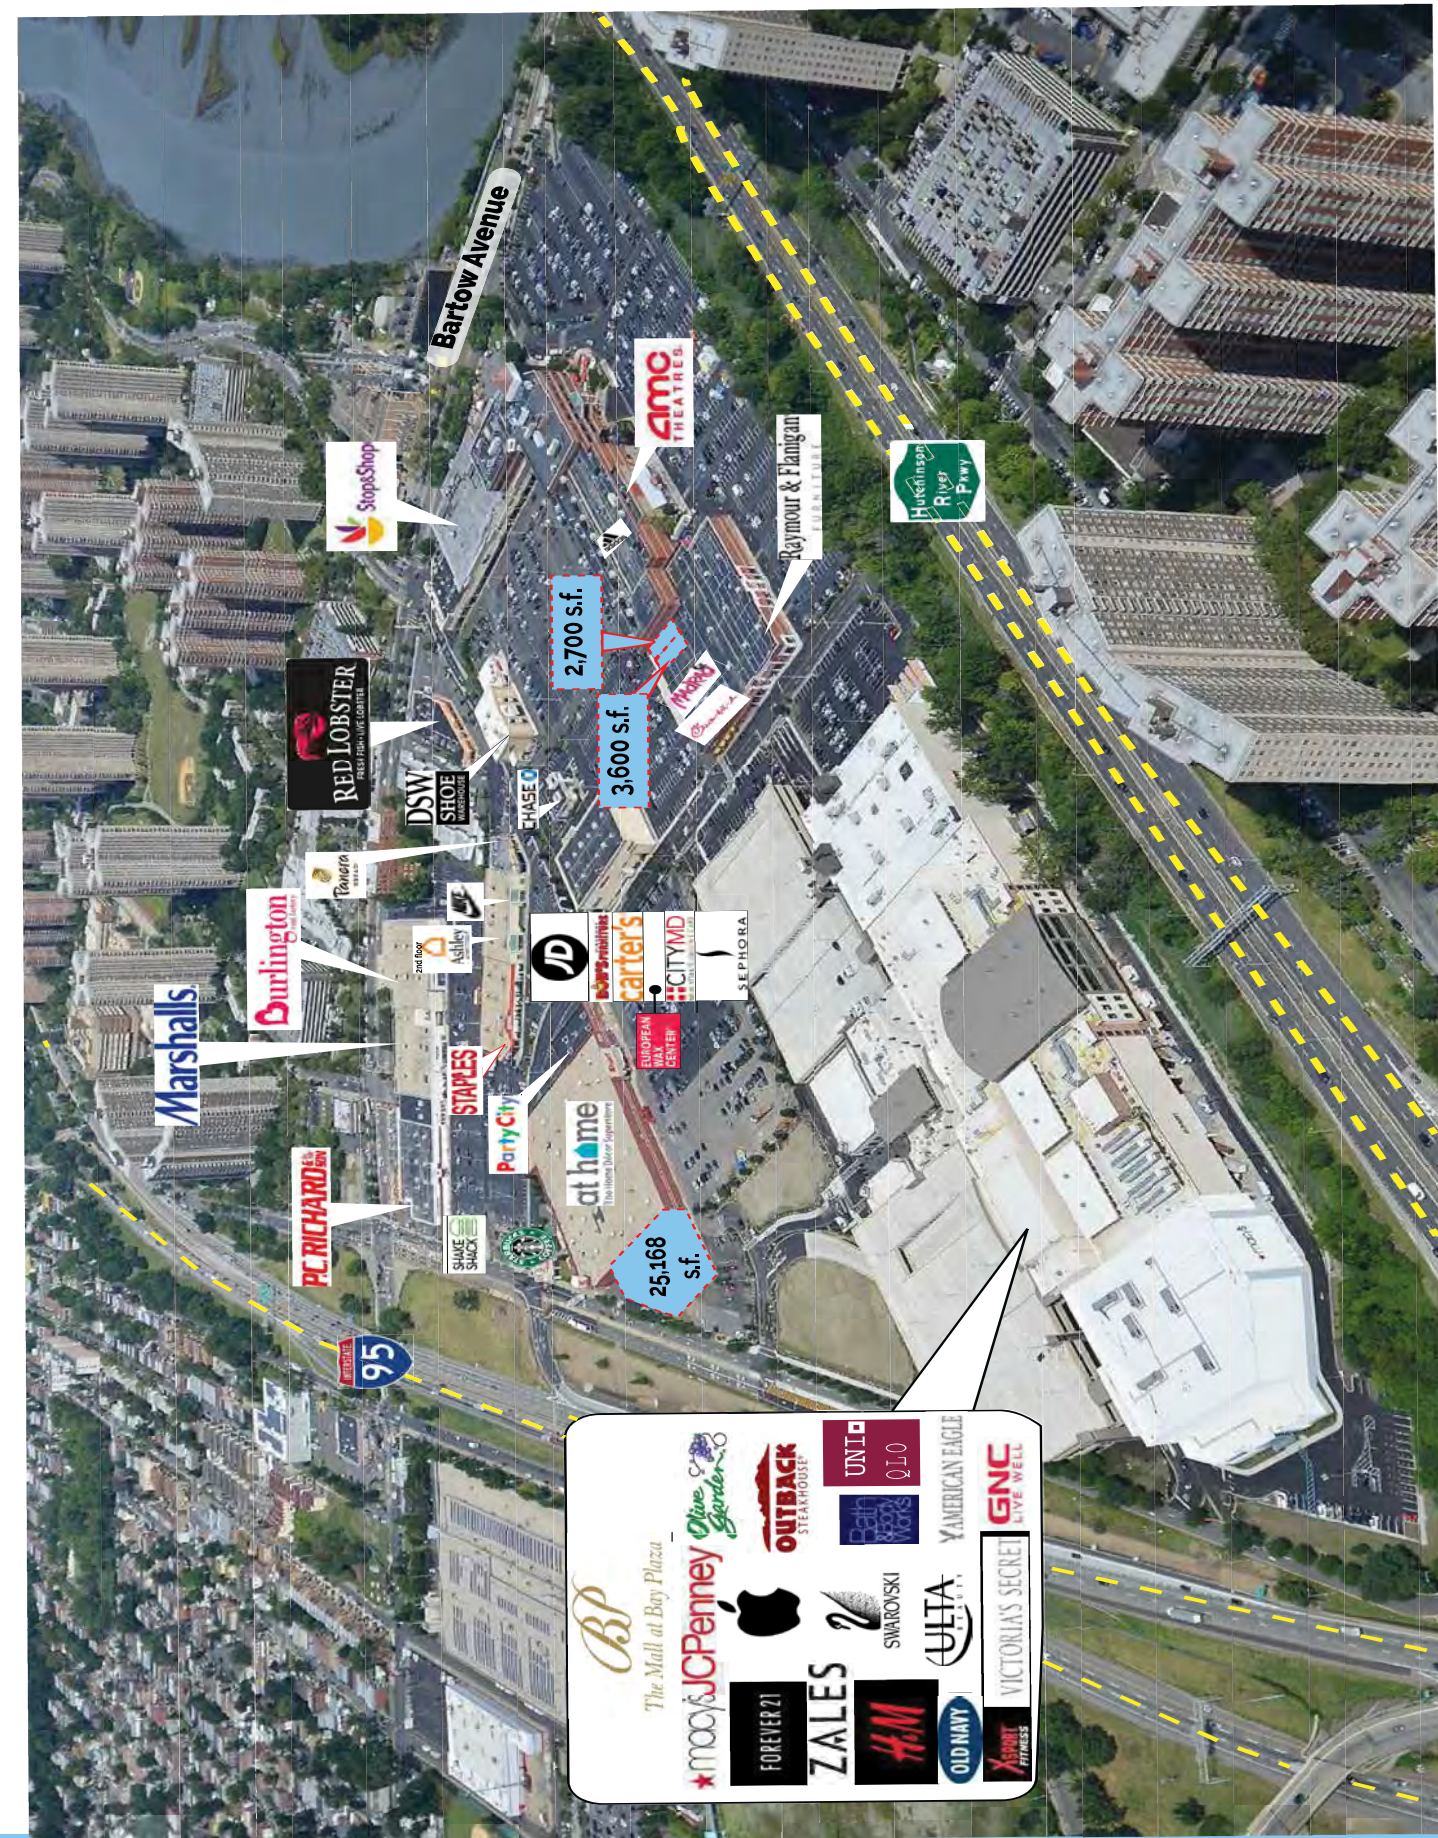

Bay Plaza Shopping Center
Bronx, New York

Updated 2.6.24

Bronx, New York

Bay Plaza Shopping Center Up to 25,168 s.f. Available - End Cap

Available: Up to 25,168 s.f. Available (End Cap location)
 Co-Tenants: AMC Theatres, Stop & Shop, Staples, At Home, Macy's, Marshall's, Raymour & Flanigan, Party City, JC Penney, Carter's, Nike, Adidas, Bob's Discount Furniture, P.C. Richards & Son, H & M, DSW, Ashley Furniture, JD Sports, Dream Pairs, Forever 21 & Burlington.

Bay Plaza Shopping Center Bronx, New York - Up to 25,168 s.f. Available

BAY PLAZA SHOPPING CENTER TENANTS - BARTOW AVENUE		SQUARE FOOTAGE
2122	Chipotle	1,991
2124	Lens Lab	948
2104	Mattress Firm	3,591
2132	Ashley Stewart	3,798
2102	Dragon City	1,321
2130	Chase	3,488
2134	DSW	21,000
2136	Stop & Shop	65,800
2136	Bank of America	3,762
2140	Claire's	1,125
2146 A	JD Sports	9,599
2146 B	Bob's Discount Furniture	4,908 sf +24,520 sf 2nd floor
2146 C	Carter's	4,500
2146 D	European Wax Center	2,494
2146 E	City MD	3,200
2146 F	Sephora	5,121
2148	Theradynamics	3,740
2152	AT & T	2,435
2156	Five Below	10,748
2160	Dallas BBQ	18,969
2168	Portobella	3,150
2172-6	Basic Footgear	5,477
2180	Diamond Braces	2,434
2188	Game Stop	2,110
2192	Torrid	3,224
2196	Snipes	3,985
2200	Burger King	3,401
2204	Vista Eye Care	2,835
2208	Liquor Warehouse	4,528
2210	AMC Theatres	4,845 sf +55,700 sf 2nd fl
2214	Fish Fry	1,818
2220	Optimum	1,818
2228	Adidas	10,595
2230	Bath & Body Works	6,716
2240	Studio Jewelry	1,660
2244	Children's Place	5,103
2252	AVAILABLE	2,700
2260	AVAILABLE	3,600
2264	Raymour & Flanigan	43,355
2266	Verizon	3,469
2268	MadRag	6,520
2270	Easy Pickins	4,465
2272-4	Footlocker	7,410
2276	Chick-fil-A	6,369

BAY PLAZA SHOPPING CENTER TENANTS - Baychester Avenue		SQUARE FOOTAGE
290	AVAILABLE - Former Sak's Off 5th	25,168
340	Teriyake One	2,500
352 B	Dream Pairs	9,600

Updated 2.6.24