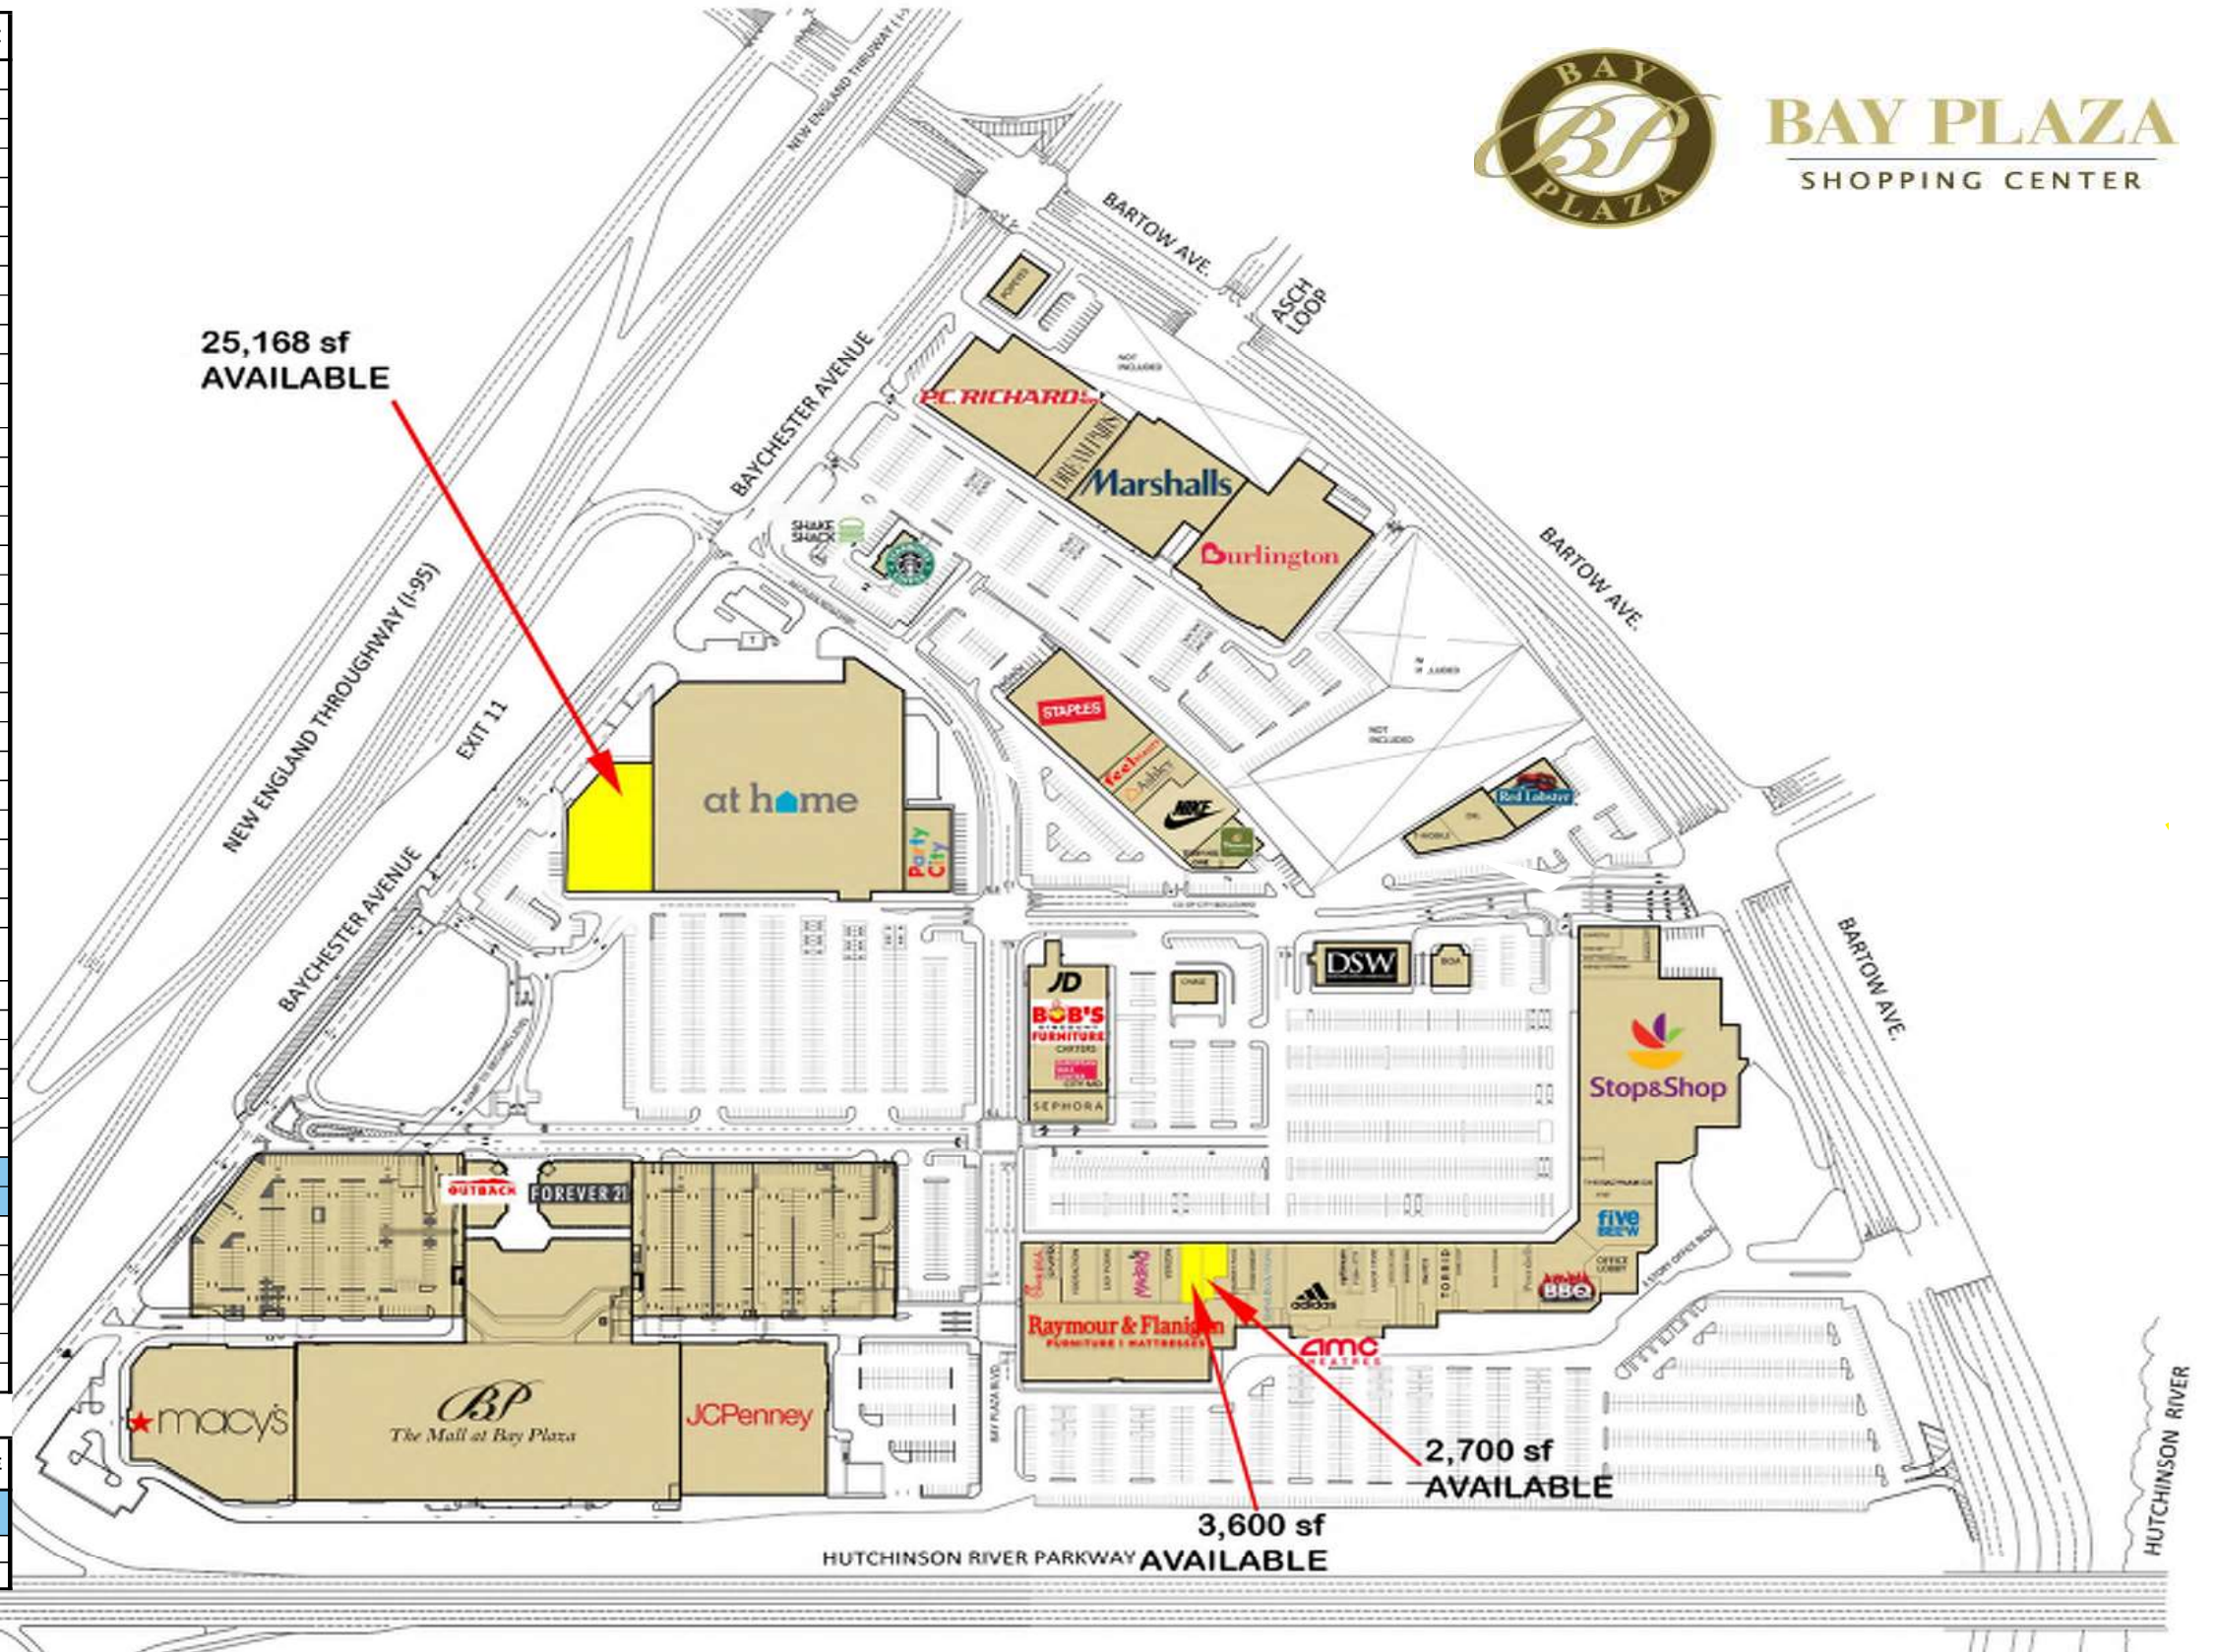

Bay Plaza Shopping Center
Bronx, New York

Updated 2.6.24

Bronx, New York

Bay Plaza Shopping Center Up to 25,168 s.f. Available - End Cap

Available: Up to 25,168 s.f. Available (End Cap location)
 Co-Tenants: AMC Theatres, Stop & Shop, Staples, At Home, Macy's, Marshall's, Raymour & Flanigan, Party City, JC Penney, Carter's, Nike, Adidas, Bob's Discount Furniture, P.C. Richards & Son, H & M, DSW, Ashley Furniture, JD Sports, Dream Pairs, Forever 21 & Burlington.

Bay Plaza Shopping Center Bronx, New York - Up to 25,168 s.f. Available

BAY PLAZA SHOPPING CENTER TENANTS - BARTOW AVENUE		SQUARE FOOTAGE
2122	Chipotle	1,991
2124	Lens Lab	948
2104	Mattress Firm	3,591
2132	Ashley Stewart	3,798
2102	Dragon City	1,321
2130	Chase	3,488
2134	DSW	21,000
2136	Stop & Shop	65,800
2136	Bank of America	3,762
2140	Claire's	1,125
2146 A	JD Sports	9,599
2146 B	Bob's Discount Furniture	4,908 sf +24,520 sf 2nd floor
2146 C	Carter's	4,500
2146 D	European Wax Center	2,494
2146 E	City MD	3,200
2146 F	Sephora	5,121
2148	Theradynamics	3,740
2152	AT & T	2,435
2156	Five Below	10,748
2160	Dallas BBQ	18,969
2168	Portobella	3,150
2172-6	Basic Footgear	5,477
2180	Diamond Braces	2,434
2188	Game Stop	2,110
2192	Torrid	3,224
2196	Snipes	3,985
2200	Burger King	3,401
2204	Vista Eye Care	2,835
2208	Liquor Warehouse	4,528
2210	AMC Theatres	4,845 sf +55,700 sf 2nd fl
2214	Fish Fry	1,818
2220	Optimum	1,818
2228	Adidas	10,595
2230	Bath & Body Works	6,716
2240	Studio Jewelry	1,660
2244	Children's Place	5,103
2252	AVAILABLE	2,700
2260	AVAILABLE	3,600
2264	Raymour & Flanigan	43,355
2266	Verizon	3,469
2268	MadRag	6,520
2270	Easy Pickins	4,465
2272-4	Footlocker	7,410
2276	Chick-fil-A	6,369

BAY PLAZA SHOPPING CENTER TENANTS - Baychester Avenue		SQUARE FOOTAGE
290	AVAILABLE - Former Sak's Off 5th	25,168
340	Teriyake One	2,500
352 B	Dream Pairs	9,600

Updated 2.6.24