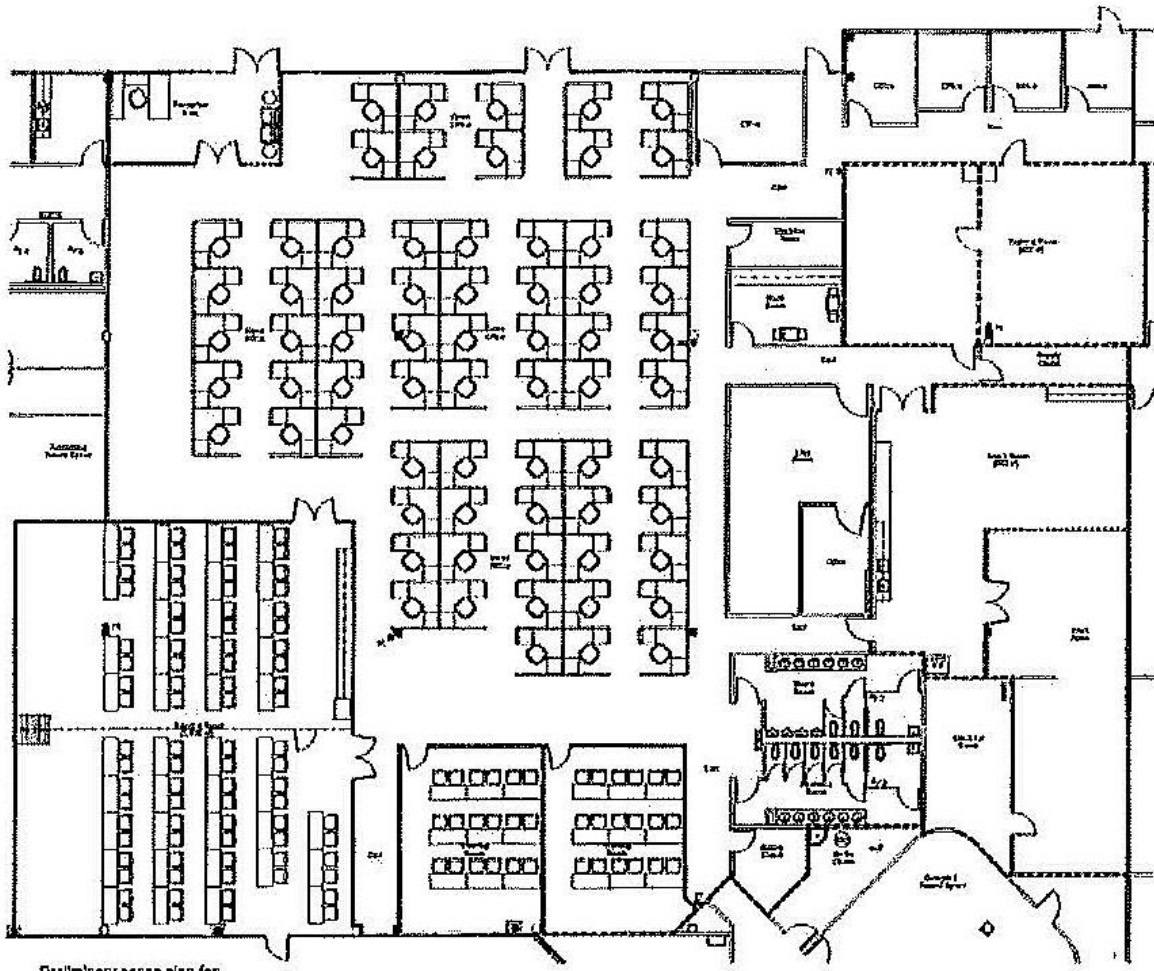

McFadden
Realty Advisors

2603 DISCOVERY LAKES

Suite 105
16,543 SF

A Taurus Owned Property

McFadden Realty Advisors, Inc.
610 N. Wymore Road ♦ St. 200 ♦ Maitland, FL 32751
Licensed Real Estate Broker