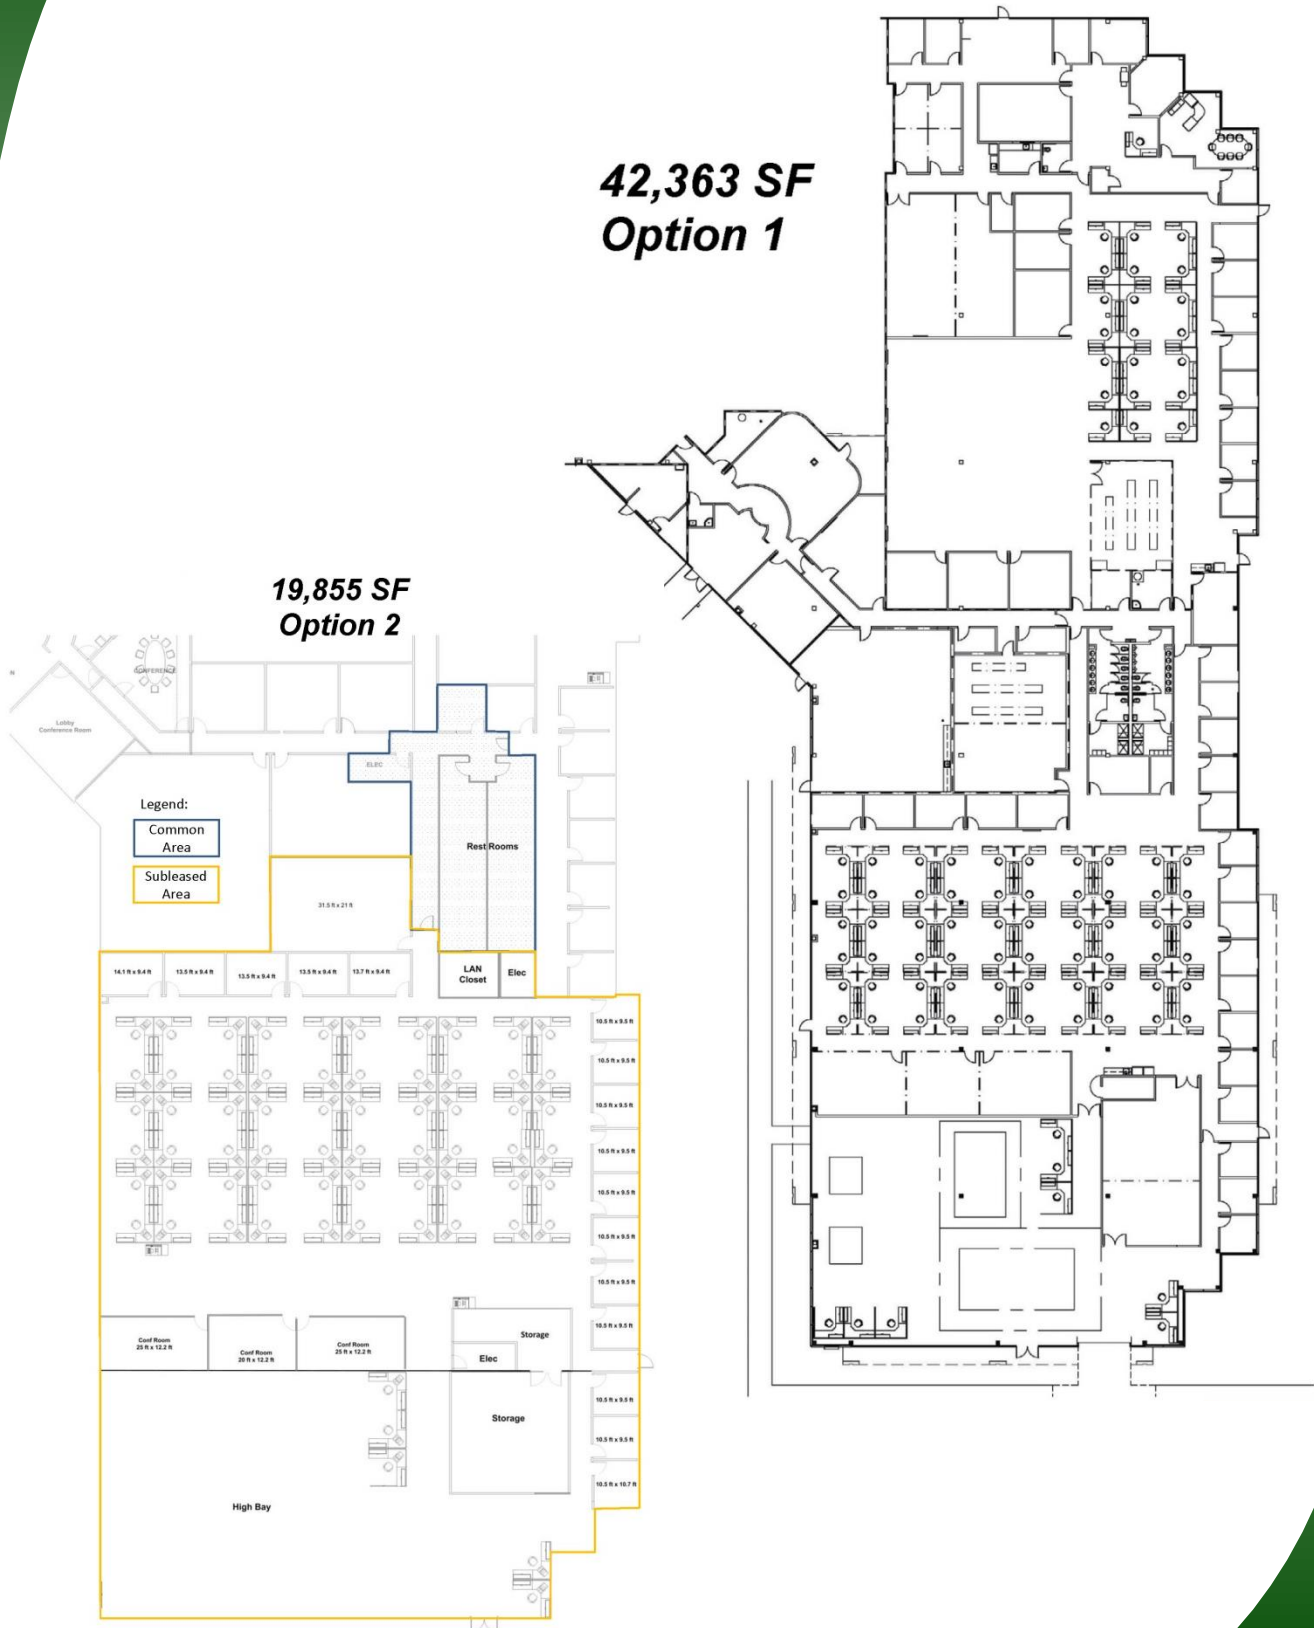

McFadden
Realty Advisors

2603 DISCOVERY LAKES

Suite 100

42,363 SF
Option 1

19,855 SF
Option 2

A Taurus Owned Property

McFadden Realty Advisors, Inc.
610 N. Wymore Road ♦ St. 200 ♦ Maitland, FL 32751
Licensed Real Estate Broker