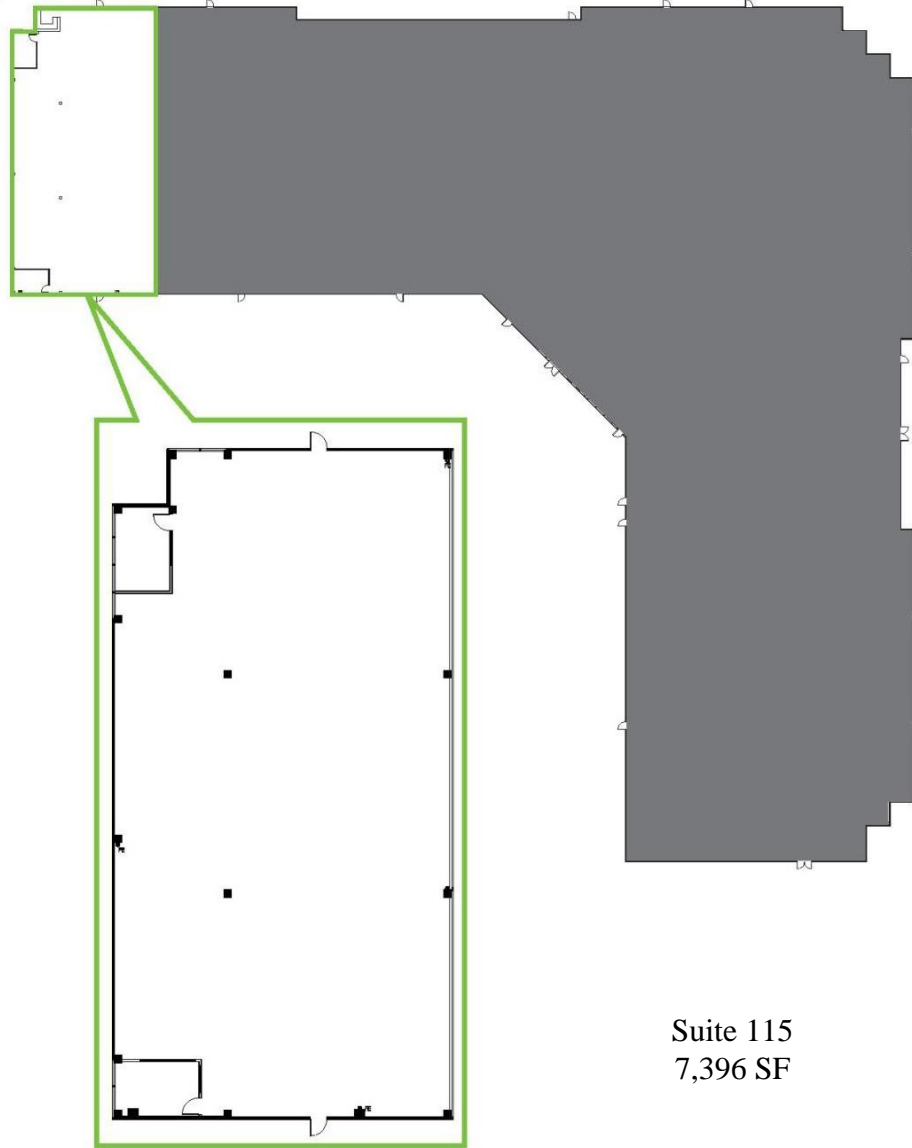

2603 DISCOVERY LAKES

Suite 115

Suite 115
7,396 SF

A Taurus Owned Property

McFadden Realty Advisors, Inc.
610 N. Wymore Road ♦ St. 200 ♦ Maitland, FL 32751
Licensed Real Estate Broker