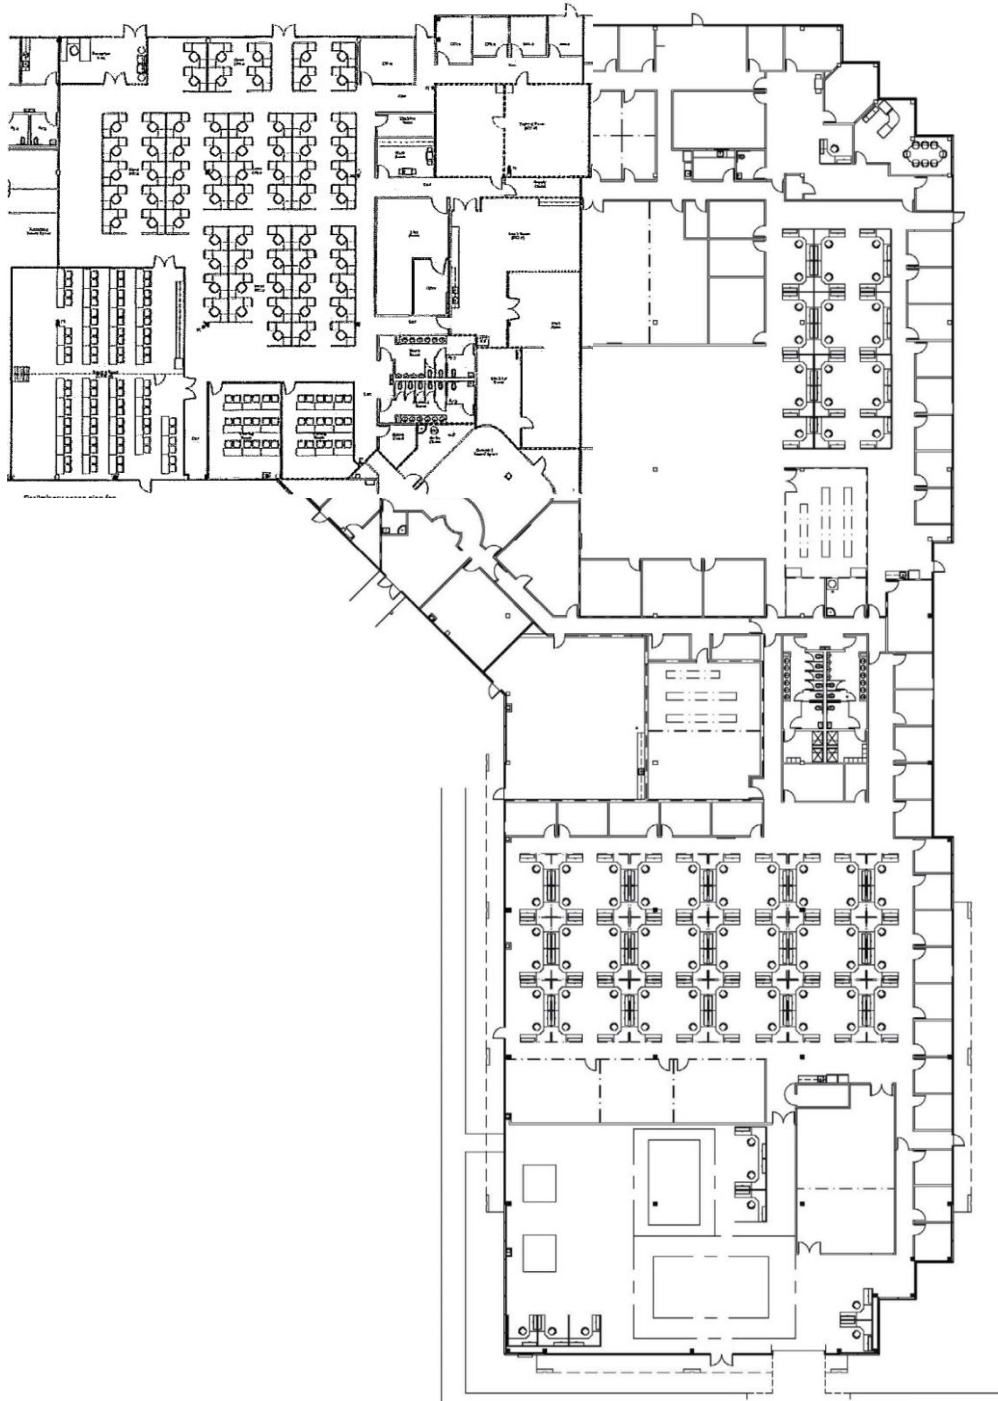

McFadden
Realty Advisors

2603 DISCOVERY LAKES

Suites 100 & 105 (combined)

58,906 SF

TAURUS A Taurus Owned Property

McFadden Realty Advisors, Inc.
610 N. Wymore Road ♦ St. 200 ♦ Maitland, FL 32751
Licensed Real Estate Broker