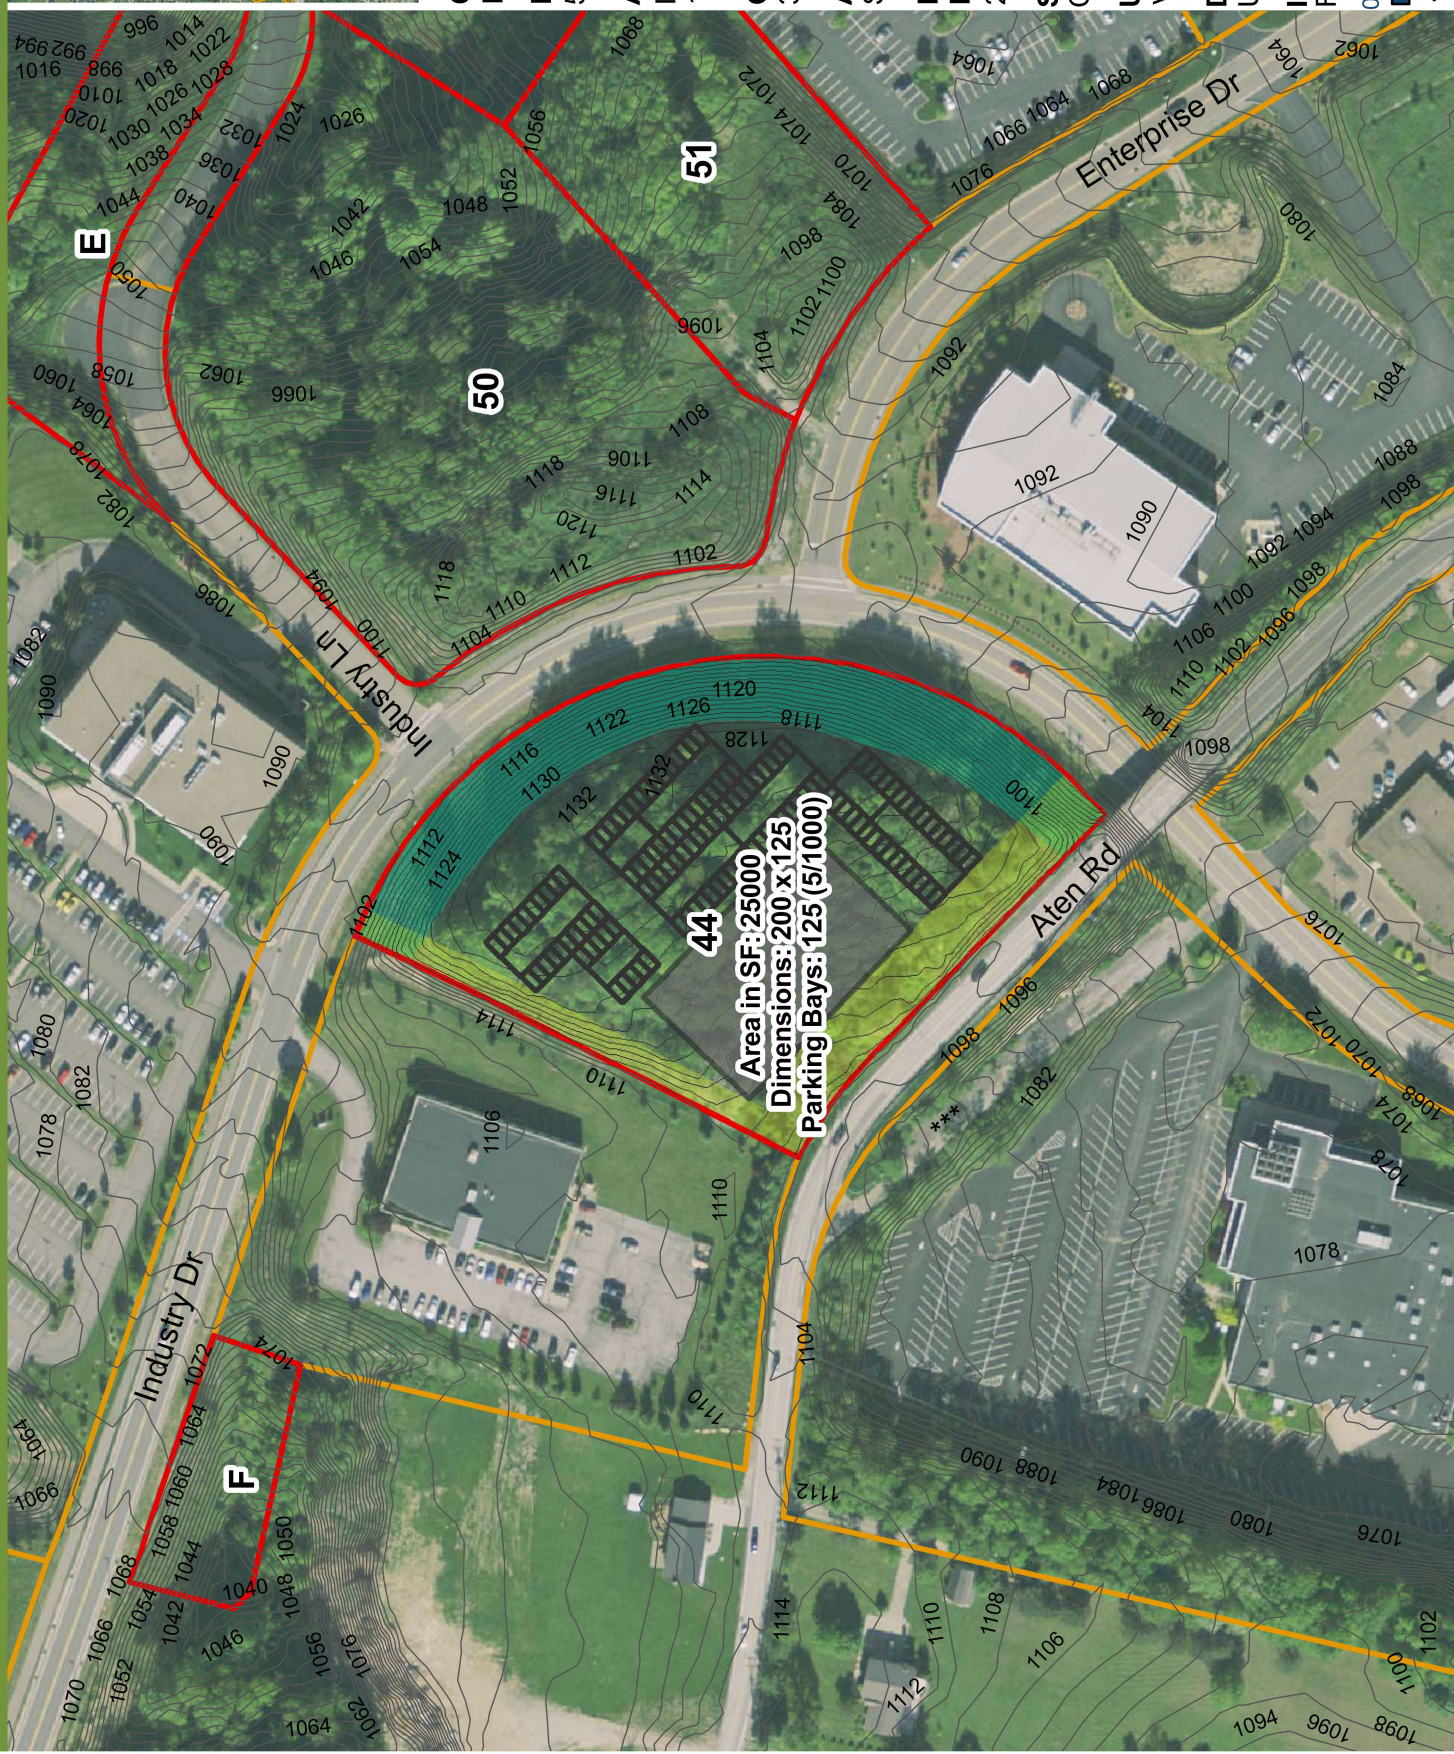

**RIDC PARK WEST - Parcel 44**

**OWNER**  
RIDC

**MAPBLOCK**  
592-M-98

**ADDRESS**  
INDUSTRY DR  
15275 PITTSBURGH, PA

**GROSS AREA - US ACRE**  
3.754

**AREA TYPE**  
Survey

**ESTIMATED DEVELOPEABLE AREA**  
2.8

**STATE CODE**  
Commercial

**USE CODE**  
Vacant Commercial Land

**DEVELOPMENT STATUS**  
Undeveloped

**INCENTIVES**  
FTZ - Request new addition

0 80 160 Feet  
June 2009 Aerial Imagery

**MAP FEATURES**

- Parcels
- Available Parcels
- Contour Lines
- Setback Areas
- Buffer Area
- Building Setback
- Easement Areas
- Utility Easement
- Access Easement
- Trail Easement
- Conservation Easement
- Elevation
- Floodway
- Right of Way
- Possible Development
- Building Block
- Parking