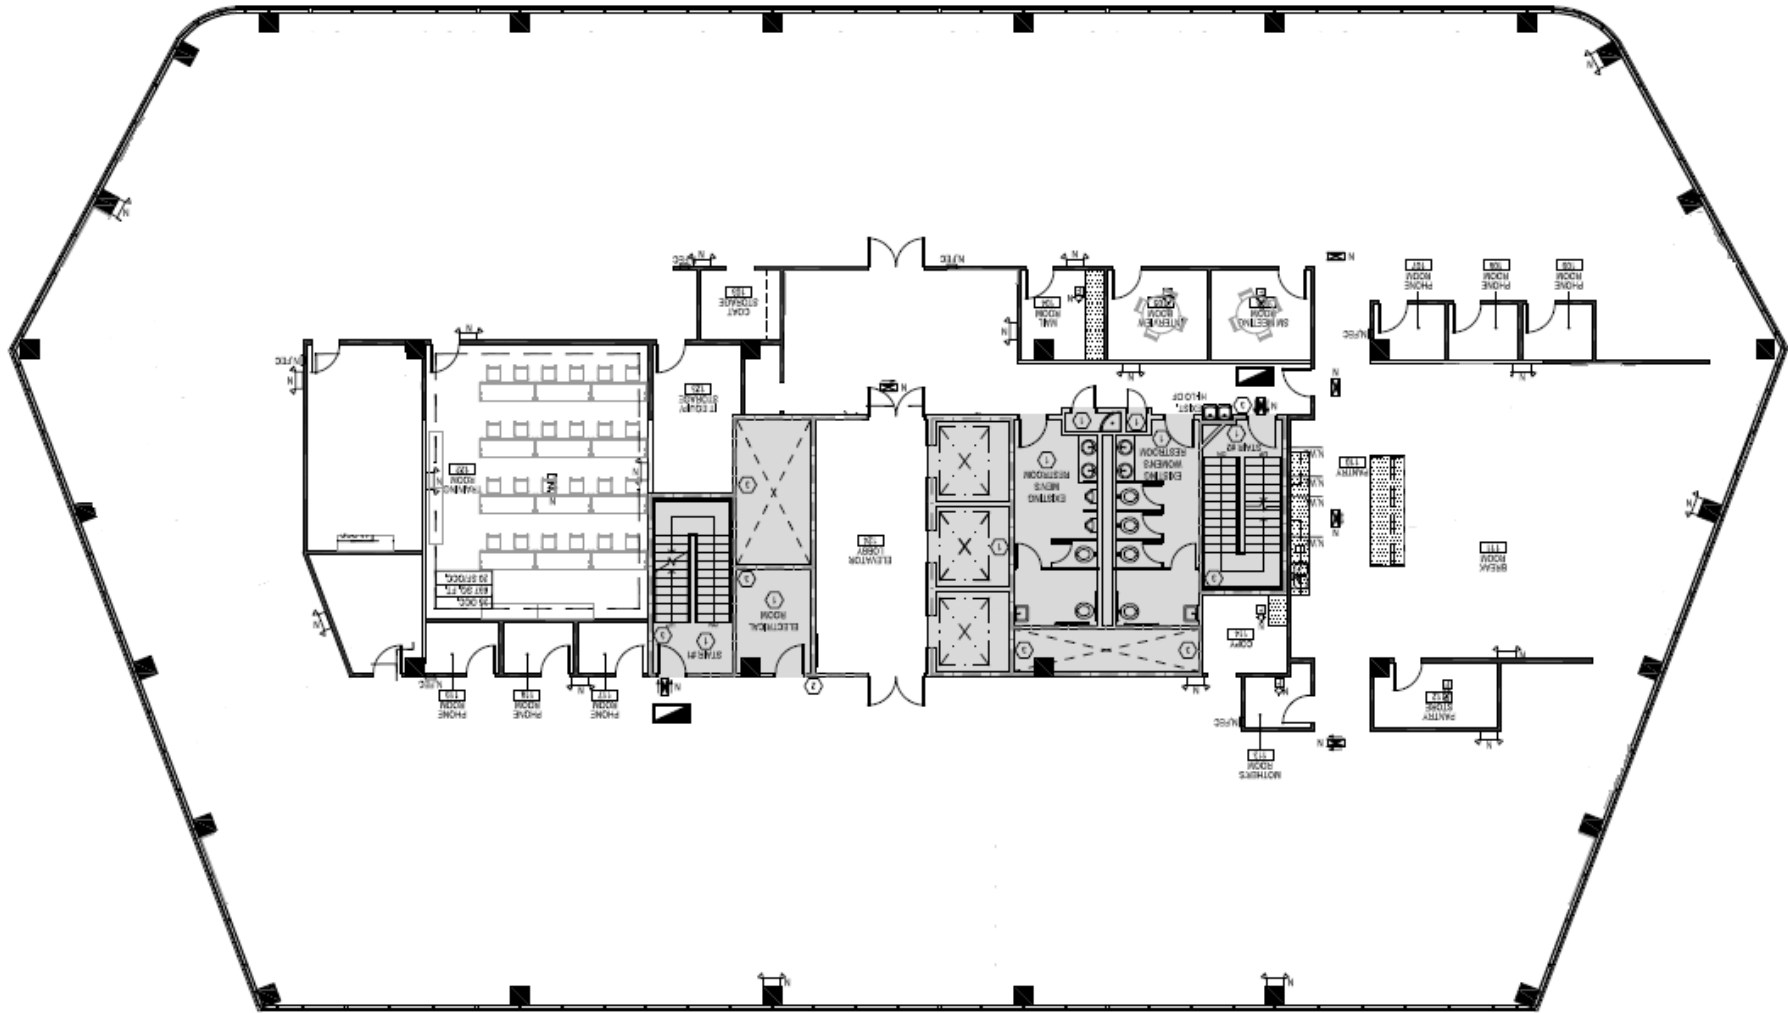

LAKE ELLENOR
5900 Lake Ellenor Dr.
Orlando, FL 32809

Suite 400 16,766 SF

David Moskovitz
(727) 577-4000

Disclaimer: The floor plan shown represents what is believed to be current conditions. It is not to scale and is subject to change.