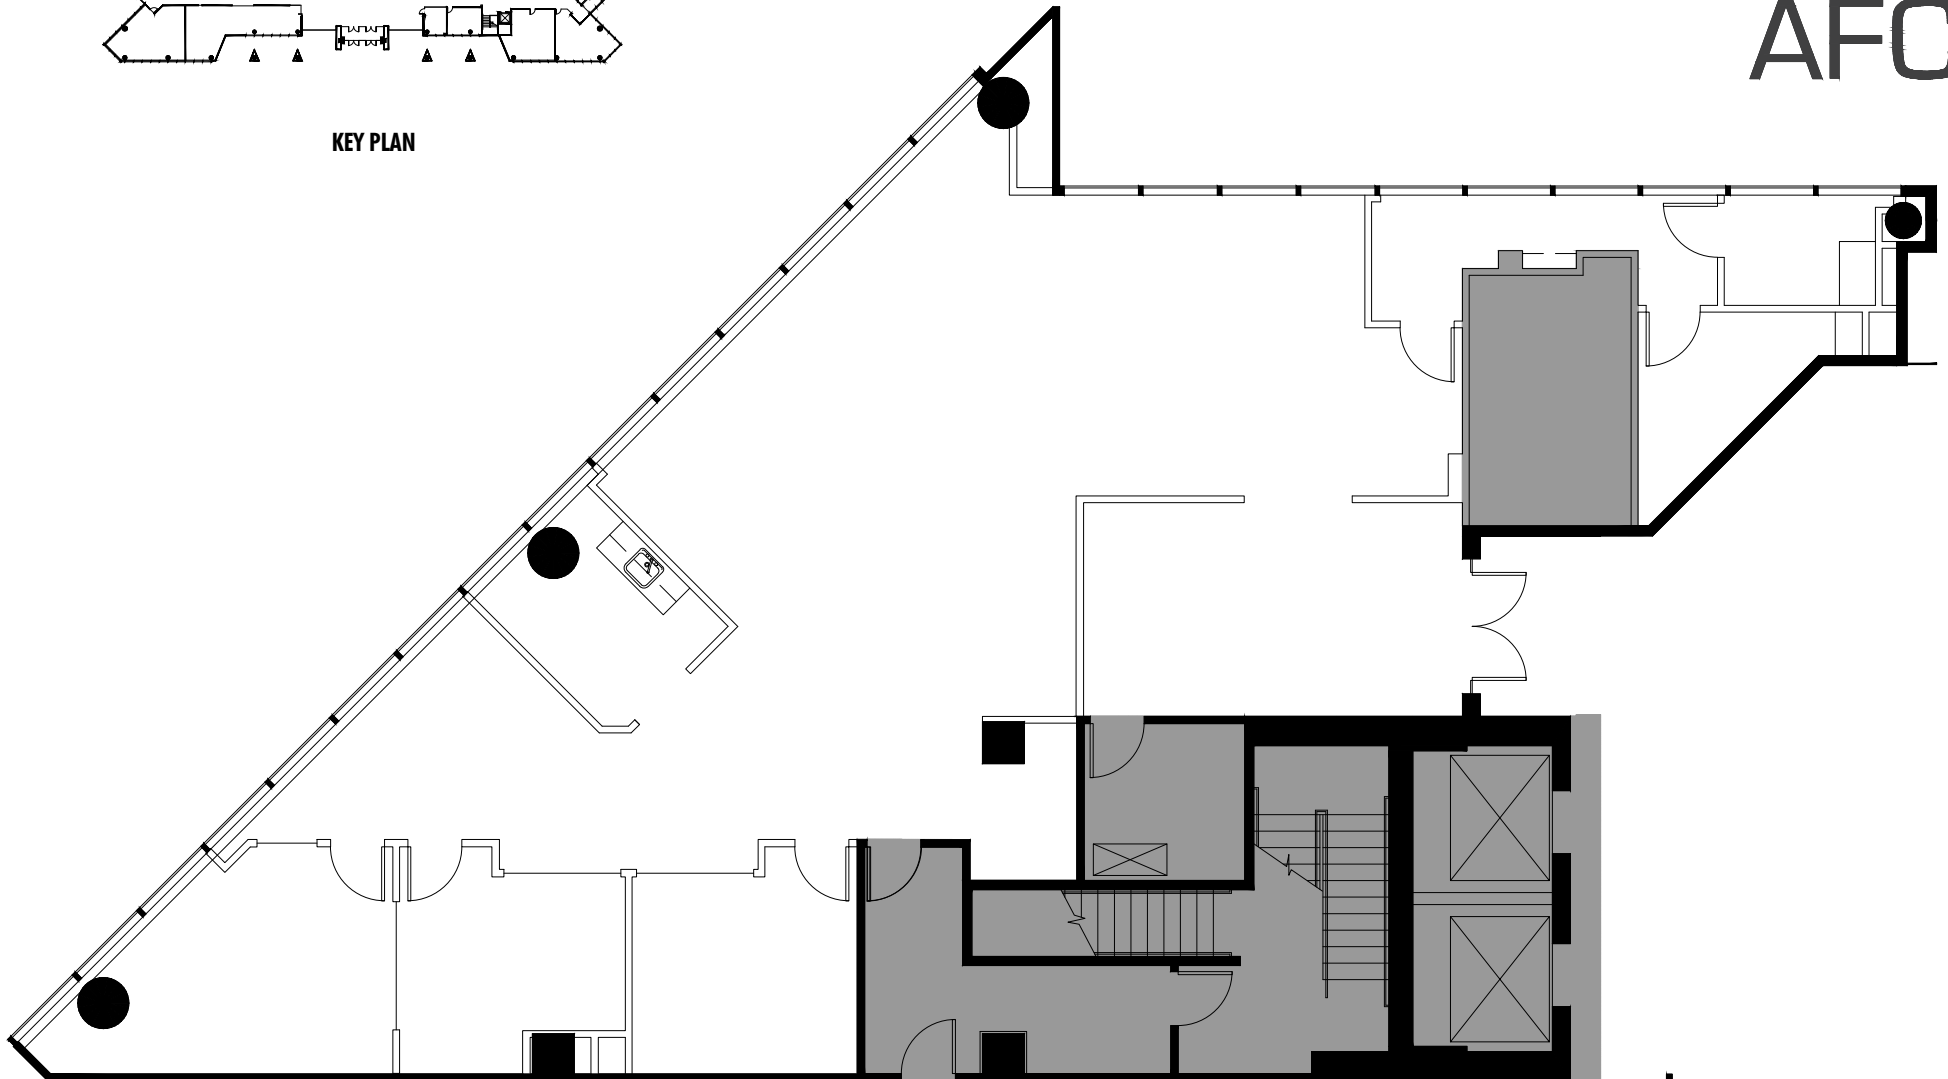

KEY PLAN

Leasing Contact: Greg Frankum 404.842.6565 | Matt Spickard 404.842.6566

PLAN NORTH