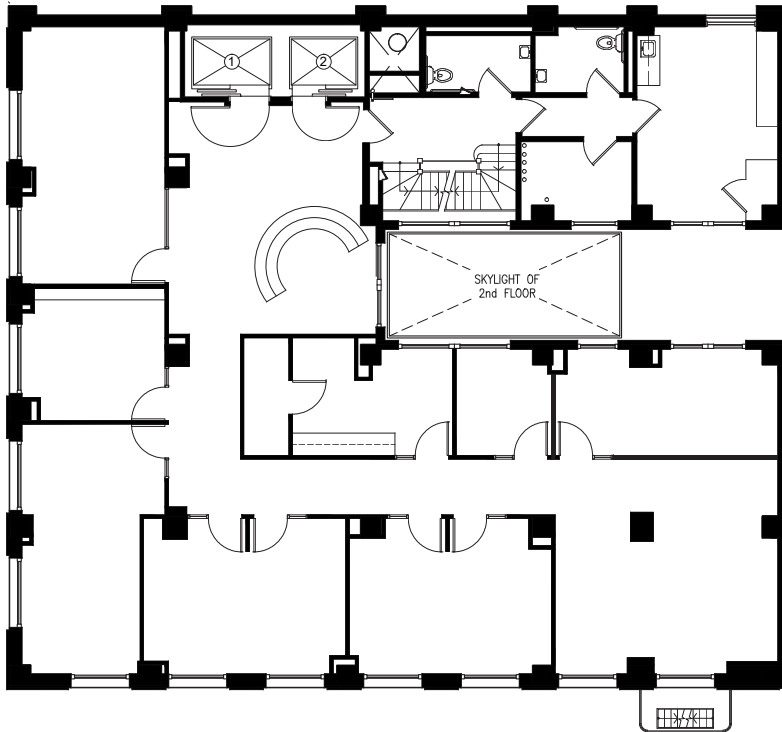

10th Floor

3,692 rsf | available now

240
STOCKTON
SAN FRANCISCO

The best views of Union Square

- Premium top floor view space
- Full floor identity
- 5 private offices
- 2 conference rooms
- Open area for workstations
- Kitchen
- Abundant natural light
- Full HVAC
- Operable windows

8th Floor

3,692 rsf | available now

Market ready

- Full floor identity
- 8 private offices
- Conference room
- Kitchen
- Abundant natural light
- Full HVAC
- Operable windows
- Views of Union Square
- One-of-a-kind creative ceiling

5th Floor

3,692 rsf | available now

Ready to occupy

- New finishes throughout
- Full floor identity
- Large conference room
- 3 offices / flex rooms
- Kitchen
- Abundant natural light
- Full HVAC
- Operable windows
- Views of Union Square

*Hypothetical furniture plan

3rd Floor

3,692 rsf | available now

Ideal space for professional services

- Full Floor identity
- 3 large conference rooms
- 2 medium conference rooms
- 2 private offices
- Production room
- Kitchen
- Abundant natural light
- Full HVAC
- Operable windows