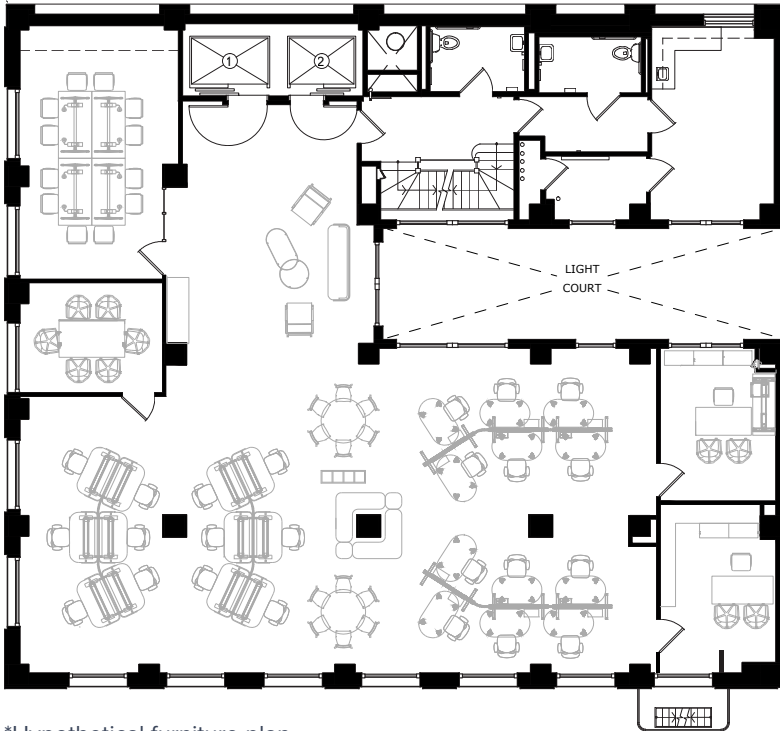

10th Floor

3,692 rsf | available now

240
STOCKTON
SAN FRANCISCO

The best views of Union Square

- Premium top floor view space
- Full floor identity
- 5 private offices
- 2 conference rooms
- Open area for workstations
- Kitchen
- Abundant natural light
- Full HVAC
- Operable windows

8th Floor

3,692 rsf | available now

Market ready

- Full floor identity
- 8 private offices
- Conference room
- Kitchen
- Abundant natural light
- Full HVAC
- Operable windows
- Views of Union Square
- One-of-a-kind creative ceiling

5th Floor

3,692 rsf | available now

Ready to occupy

- New finishes throughout
- Full floor identity
- Large conference room
- 3 offices / flex rooms
- Kitchen
- Abundant natural light
- Full HVAC
- Operable windows
- Views of Union Square

*Hypothetical furniture plan

3rd Floor

3,692 rsf | available now

Ideal space for professional services

- Full Floor identity
- 3 large conference rooms
- 2 medium conference rooms
- 2 private offices
- Production room
- Kitchen
- Abundant natural light
- Full HVAC
- Operable windows