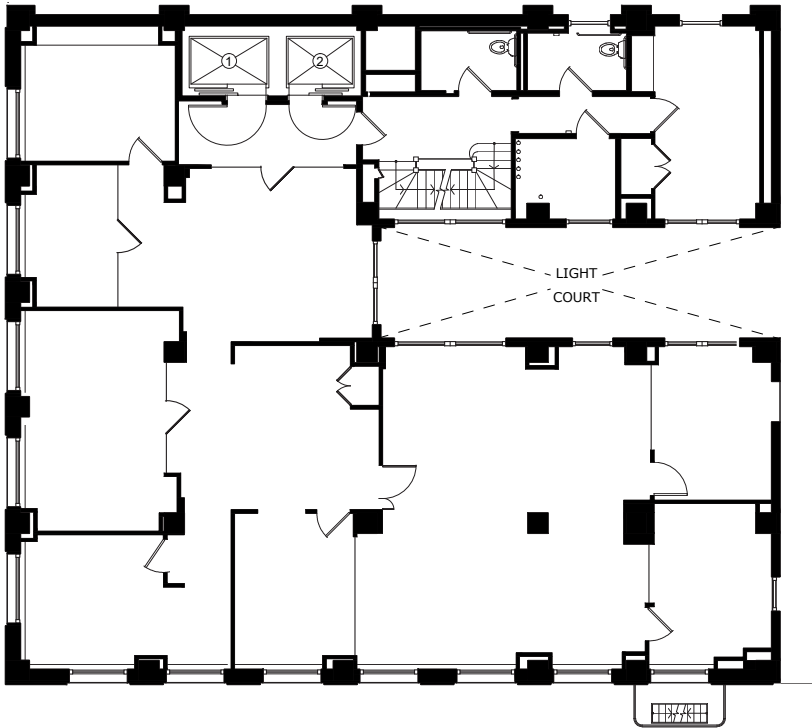

10th Floor

3,692 rsf | available now

240
STOCKTON
SAN FRANCISCO

The best views of Union Square

- Premium top floor view space
- Full floor identity
- 5 private offices
- 2 conference rooms
- Open area for workstations
- Kitchen
- Abundant natural light
- Full HVAC
- Operable windows

8th Floor

3,692 rsf | available now

Market ready

- Full floor identity
- 8 private offices
- Conference room
- Kitchen
- Abundant natural light
- Full HVAC
- Operable windows
- Views of Union Square
- One-of-a-kind creative ceiling

5th Floor

3,692 rsf | available now

Ready to occupy

- New finishes throughout
- Full floor identity
- Large conference room
- 3 offices / flex rooms
- Kitchen
- Abundant natural light
- Full HVAC
- Operable windows
- Views of Union Square

*Hypothetical furniture plan

3rd Floor

3,692 rsf | available now

Ideal space for professional services

- Full Floor identity
- 3 large conference rooms
- 2 medium conference rooms
- 2 private offices
- Production room
- Kitchen
- Abundant natural light
- Full HVAC
- Operable windows