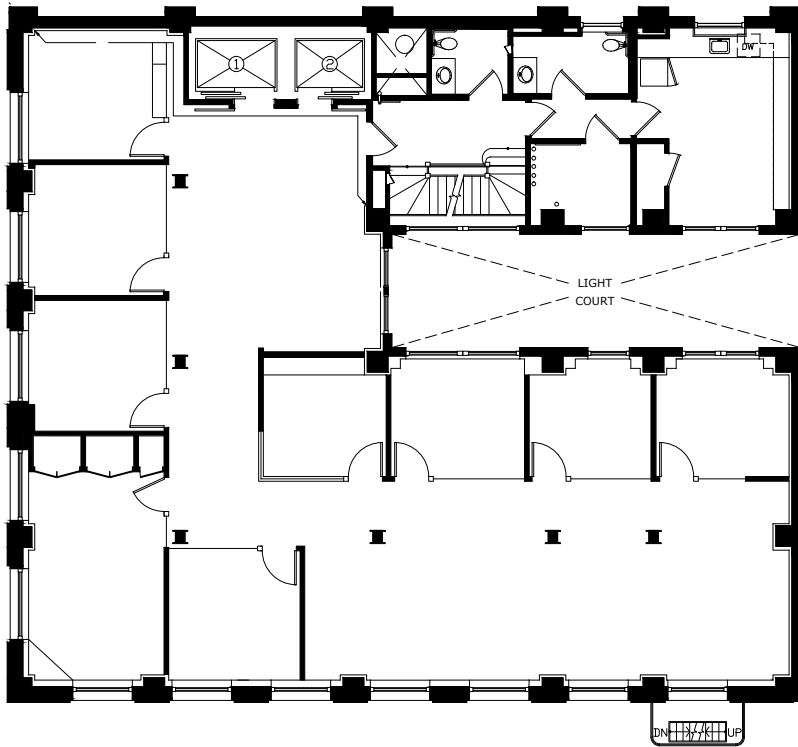

10th Floor

3,692 rsf | available now

240
STOCKTON
SAN FRANCISCO

The best views of Union Square

- Premium top floor view space
- Full floor identity
- 5 private offices
- 2 conference rooms
- Open area for workstations
- Kitchen
- Abundant natural light
- Full HVAC
- Operable windows

8th Floor

3,692 rsf | available now

Market ready

- Full floor identity
- 8 private offices
- Conference room
- Kitchen
- Abundant natural light
- Full HVAC
- Operable windows
- Views of Union Square
- One-of-a-kind creative ceiling

5th Floor

3,692 rsf | available now

Ready to occupy

- New finishes throughout
- Full floor identity
- Large conference room
- 3 offices / flex rooms
- Kitchen
- Abundant natural light
- Full HVAC
- Operable windows
- Views of Union Square

*Hypothetical furniture plan

3rd Floor

3,692 rsf | available now

Ideal space for professional services

- Full Floor identity
- 3 large conference rooms
- 2 medium conference rooms
- 2 private offices
- Production room
- Kitchen
- Abundant natural light
- Full HVAC
- Operable windows