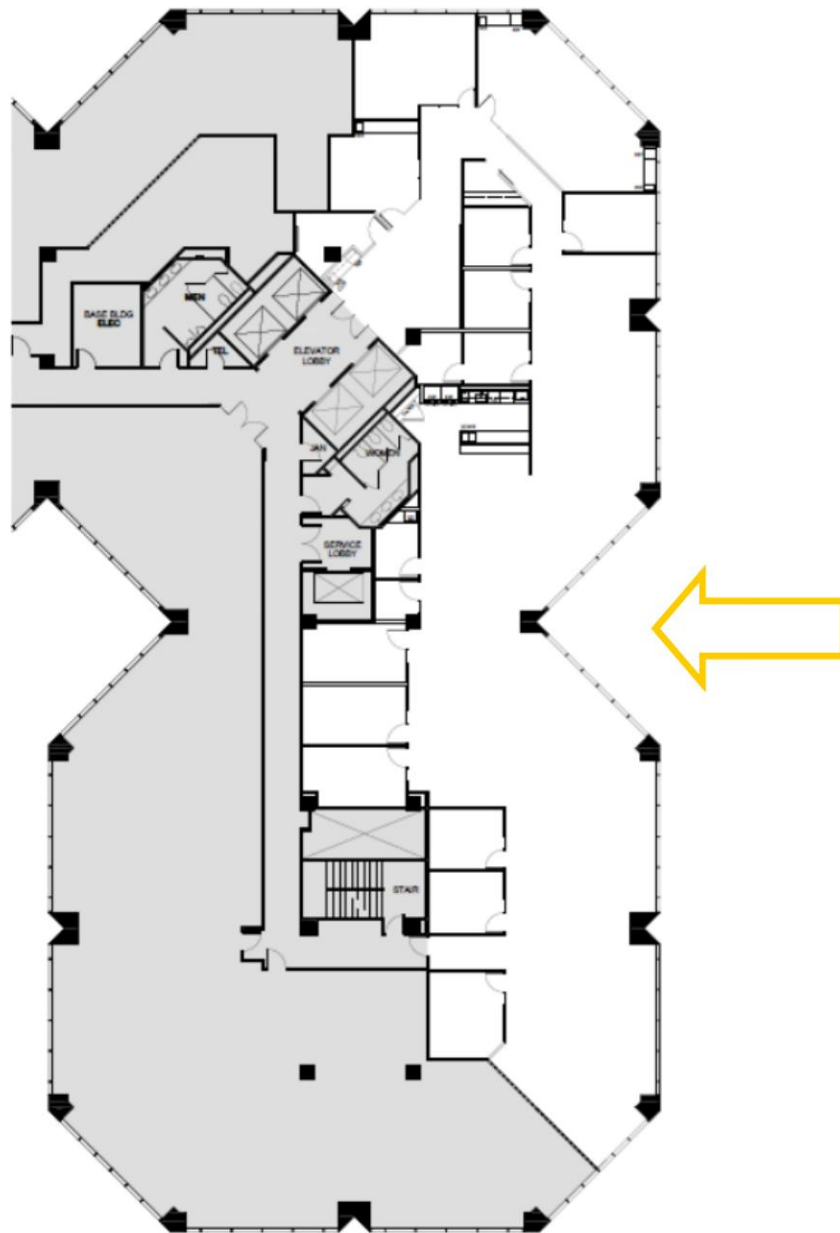

12770 Merit Drive #700
Dallas, Texas 75251

RSF: 9,544 Sf

SUBLEASE

Sublease through 2/29/32

For Information Contact:

**LINCOLN
PROPERTY
COMPANY**

Michael Peinado
mpeinado@lpc.com
214-354-1668

Michael Peinado Jr
mpeinadojr@lpc.com
214-435-8887