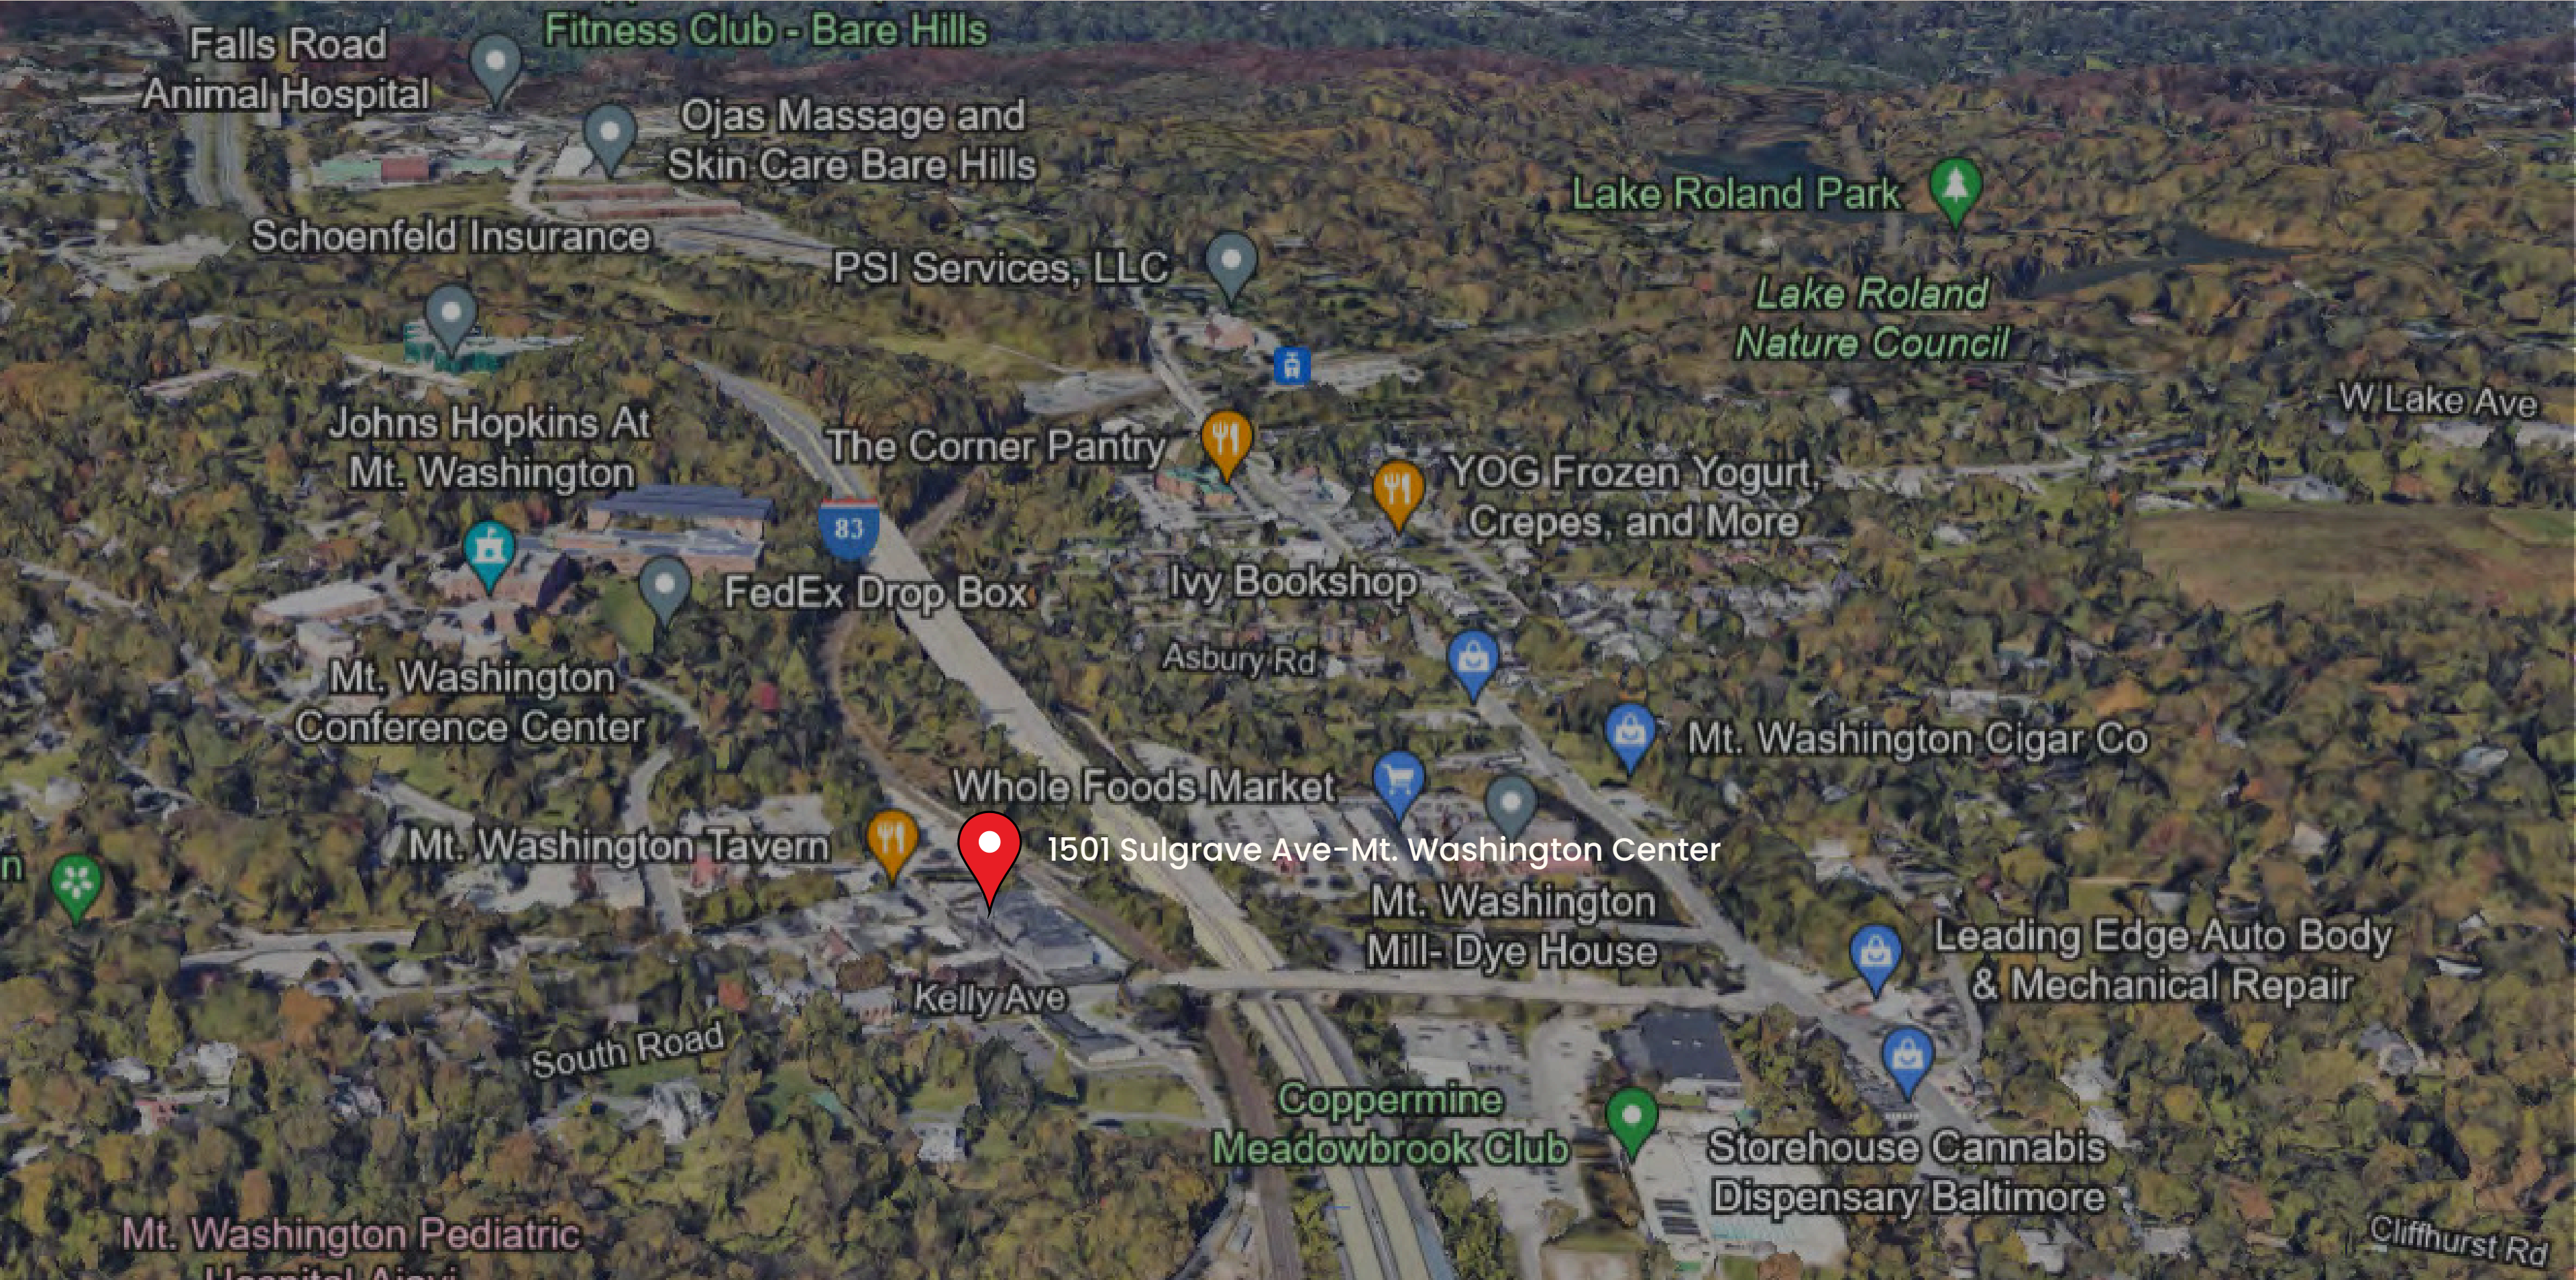

LOCAL MAP

1501 SULGRAVE AVE. MT. WASHINGTON CENTER BALTIMORE, MD

Falls Road

Fitness Club - Bare Hills

Animal Hospital

Ojas Massage and Skin Care Bare Hills

Lake Roland Park

Schoenfeld Insurance

PSI Services, LLC

Lake Roland Nature Council

Johns Hopkins At Mt. Washington

The Corner Pantry

YOG Frozen Yogurt, Crepes, and More

W Lake Ave

FedEx Drop Box

Ivy Bookshop

Mt. Washington Conference Center

Asbury Rd

Mt. Washington Cigar Co

Whole Foods Market

1501 Sulgrave Ave - Mt. Washington Center

Mt. Washington Tavern

Mt. Washington Mill - Dye House

Leading Edge Auto Body & Mechanical Repair

Kelly Ave

Coppermine Meadowbrook Club

Storehouse Cannabis Dispensary Baltimore

Mt. Washington Pediatric Hospital Aisvi

Cliffhurst Rd