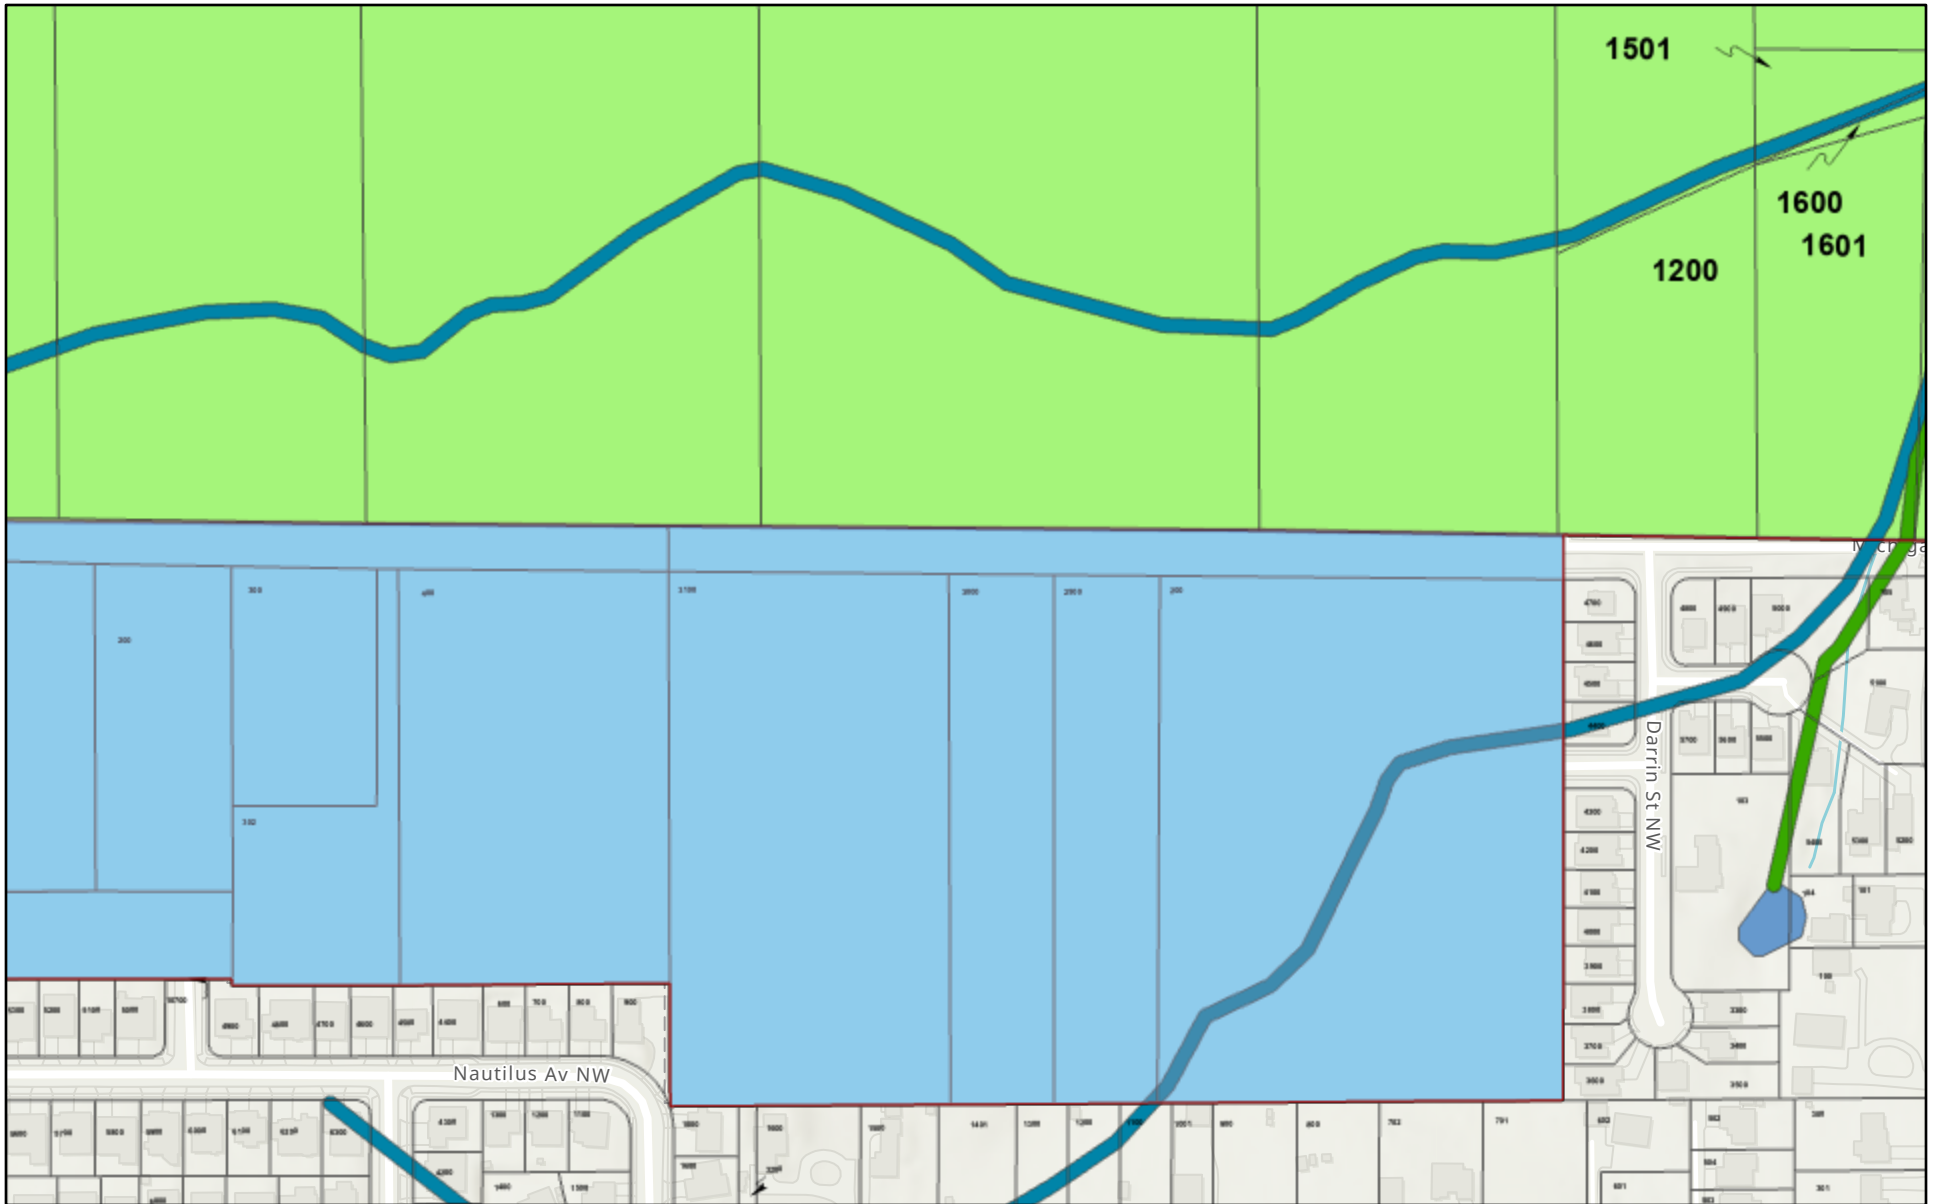

# Polk County Webmap

3/10/2022, 12:24:44 PM

- Urban Growth Boundary
- City Limits
- Taxlots
- 400 Scale Wetlands
- Freshwater Forested/Shrub Wetland
- Freshwater Pond
- Riverine
- Polk County Zoning
- City Areas

Sources: Esri, Airbus DS, USGS, NGA, NASA, CGIAR, N Robinson, NCEAS,