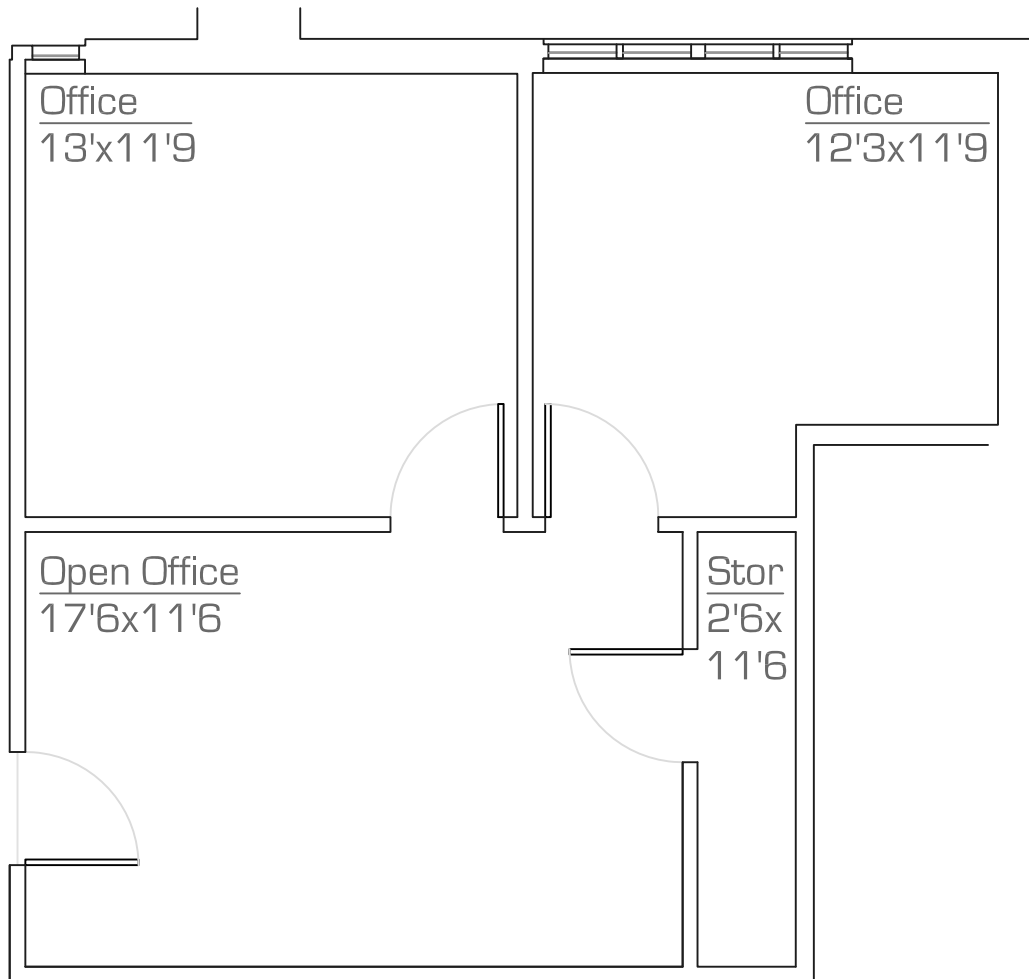

# 3921 East Baseline Road

Gilbert . Arizona

Suite 104 - 650 RSF

**As-Built**

scale: nts

January.2020

\*All dimensions are approximate at  $\pm 3"$

\*All information is of general nature

precision**DIMENSIONS**

as-built & design  
602. 790. 6412