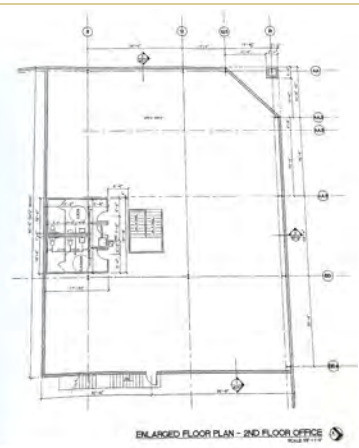

# 357 W Muskegon Dr, Greenfield, IN 46140

12,420 SQFT of Office Space  
15,000 SQFT of Warehouse

Commercial Property  
For Lease

**\$8.17/SQFT**

- Can Be Divided
- Excellent Condition
- Dock Doors Available