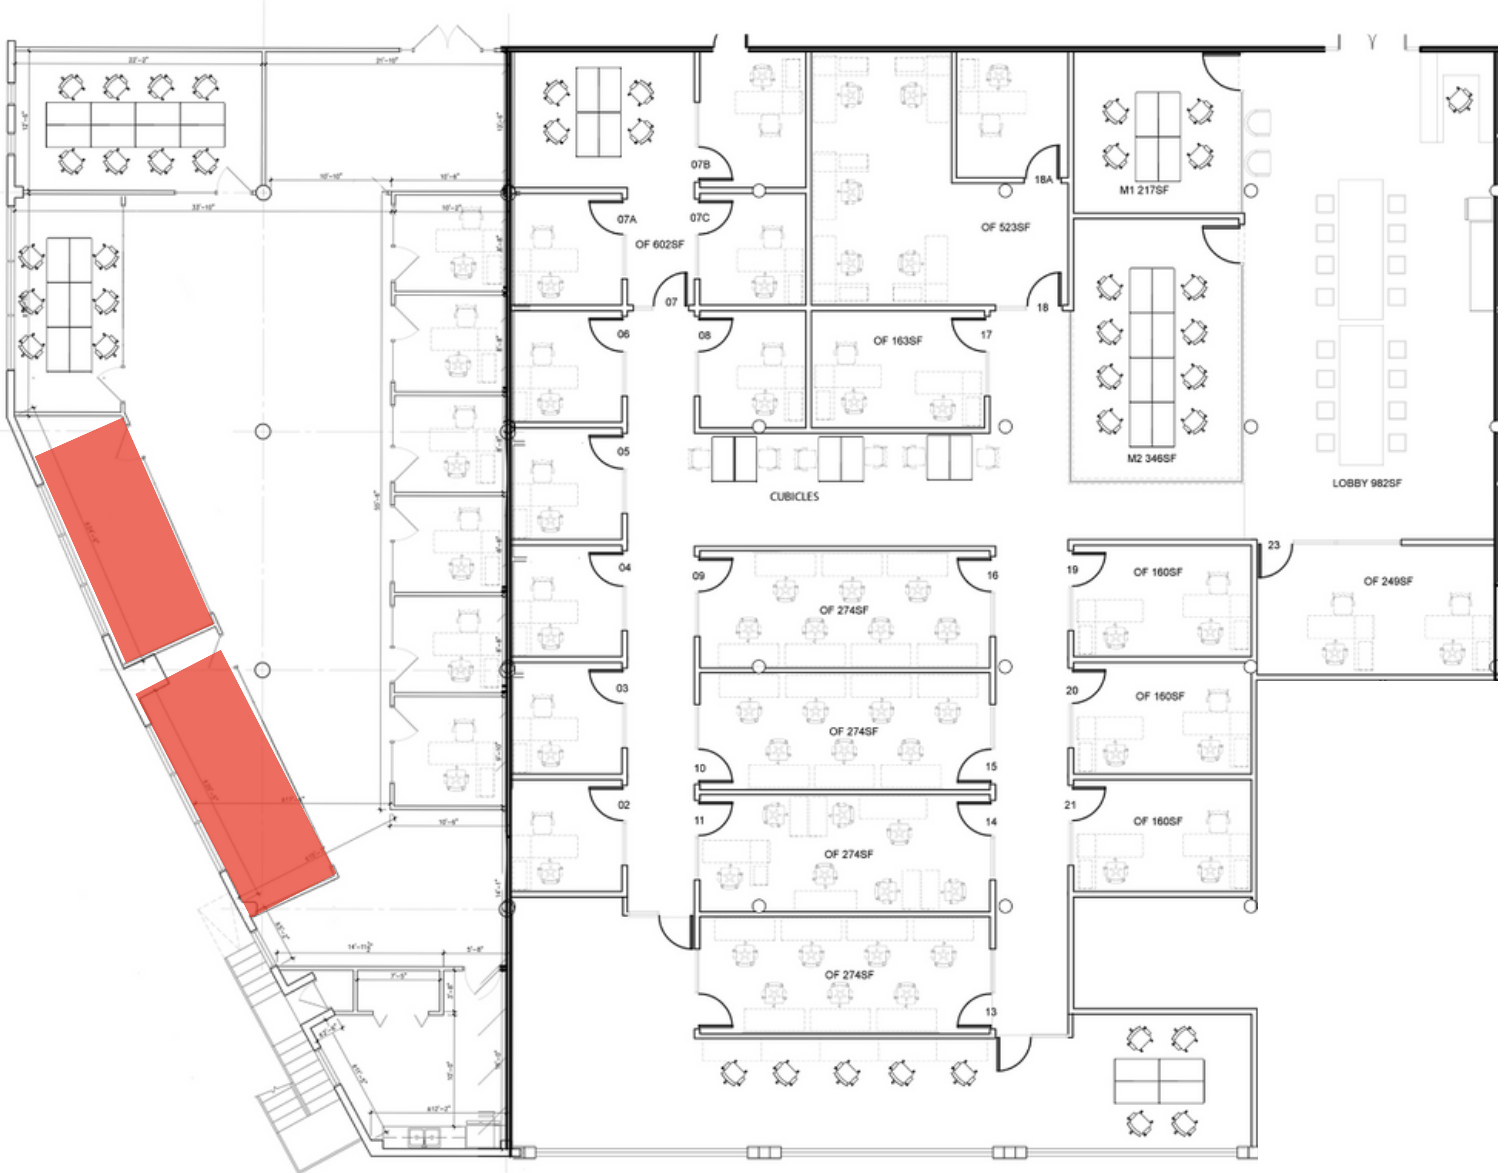

Discover premium, adaptable office environments.

Connect with us!

☎ (915)730-3800

🌐 thestationep.com

✉ sf@thestationep.com