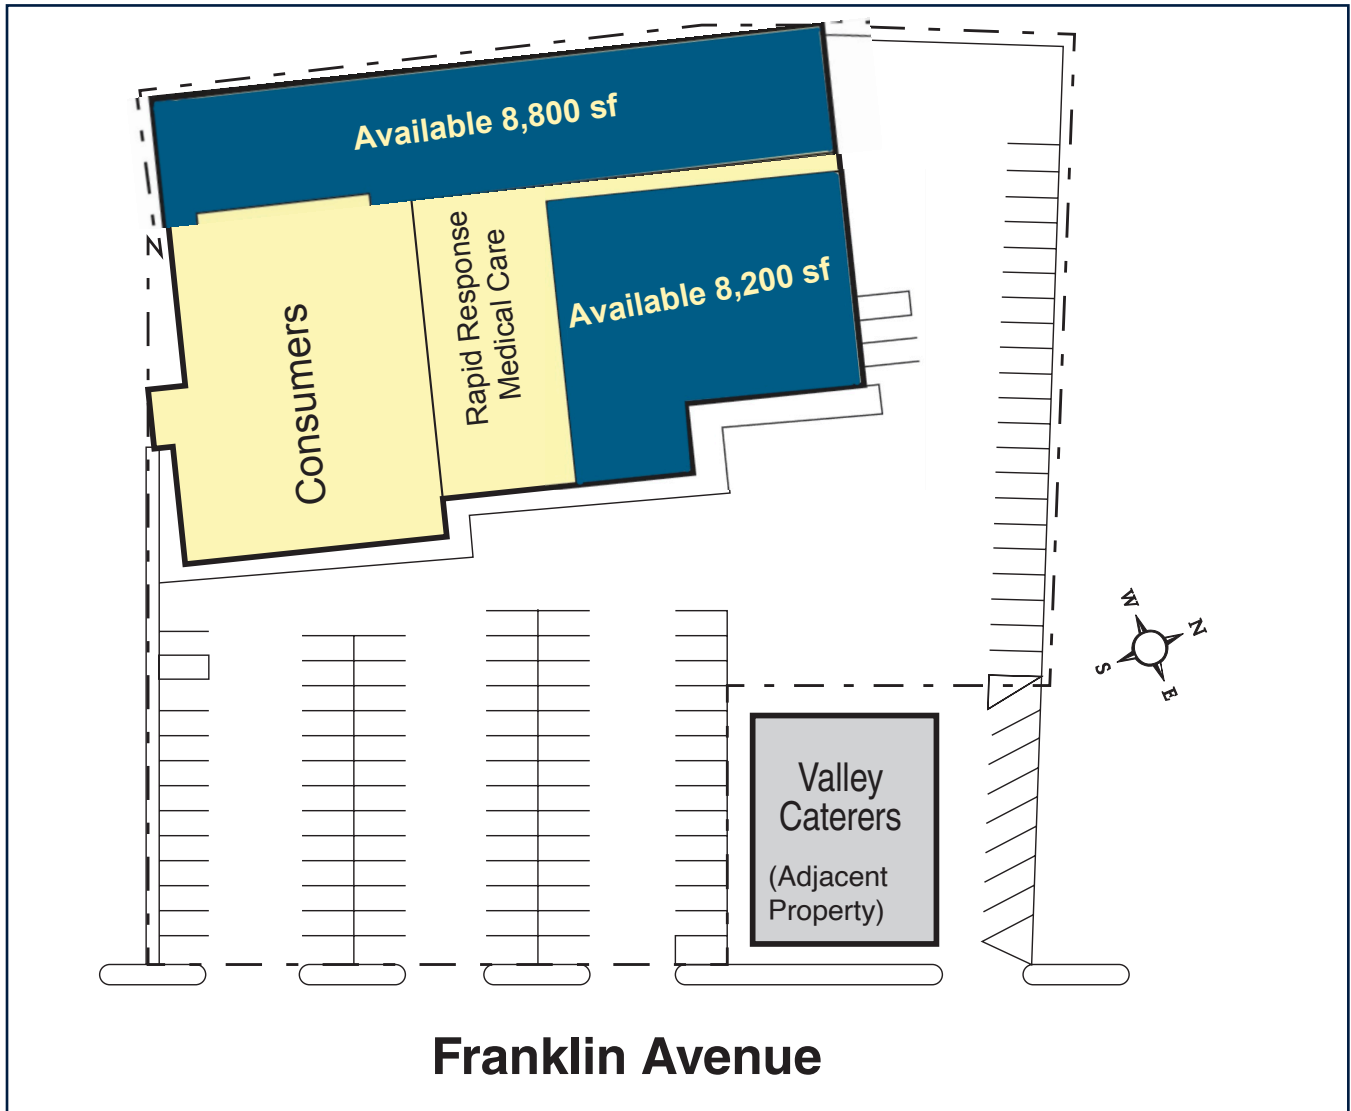

FRANKLIN PLAZA

FRANKLIN SQUARE, LI, (NASSAU COUNTY) NEW YORK

CONTACT: Andrew Aberham | T: 212-951-3833 | F: 212-545-1355 | aaberham@pihc.com

All areas and dimensions are approximate. This plan is intended for identification purposes only and is not to be deemed a representation by Landlord as to the accuracy or square footage.