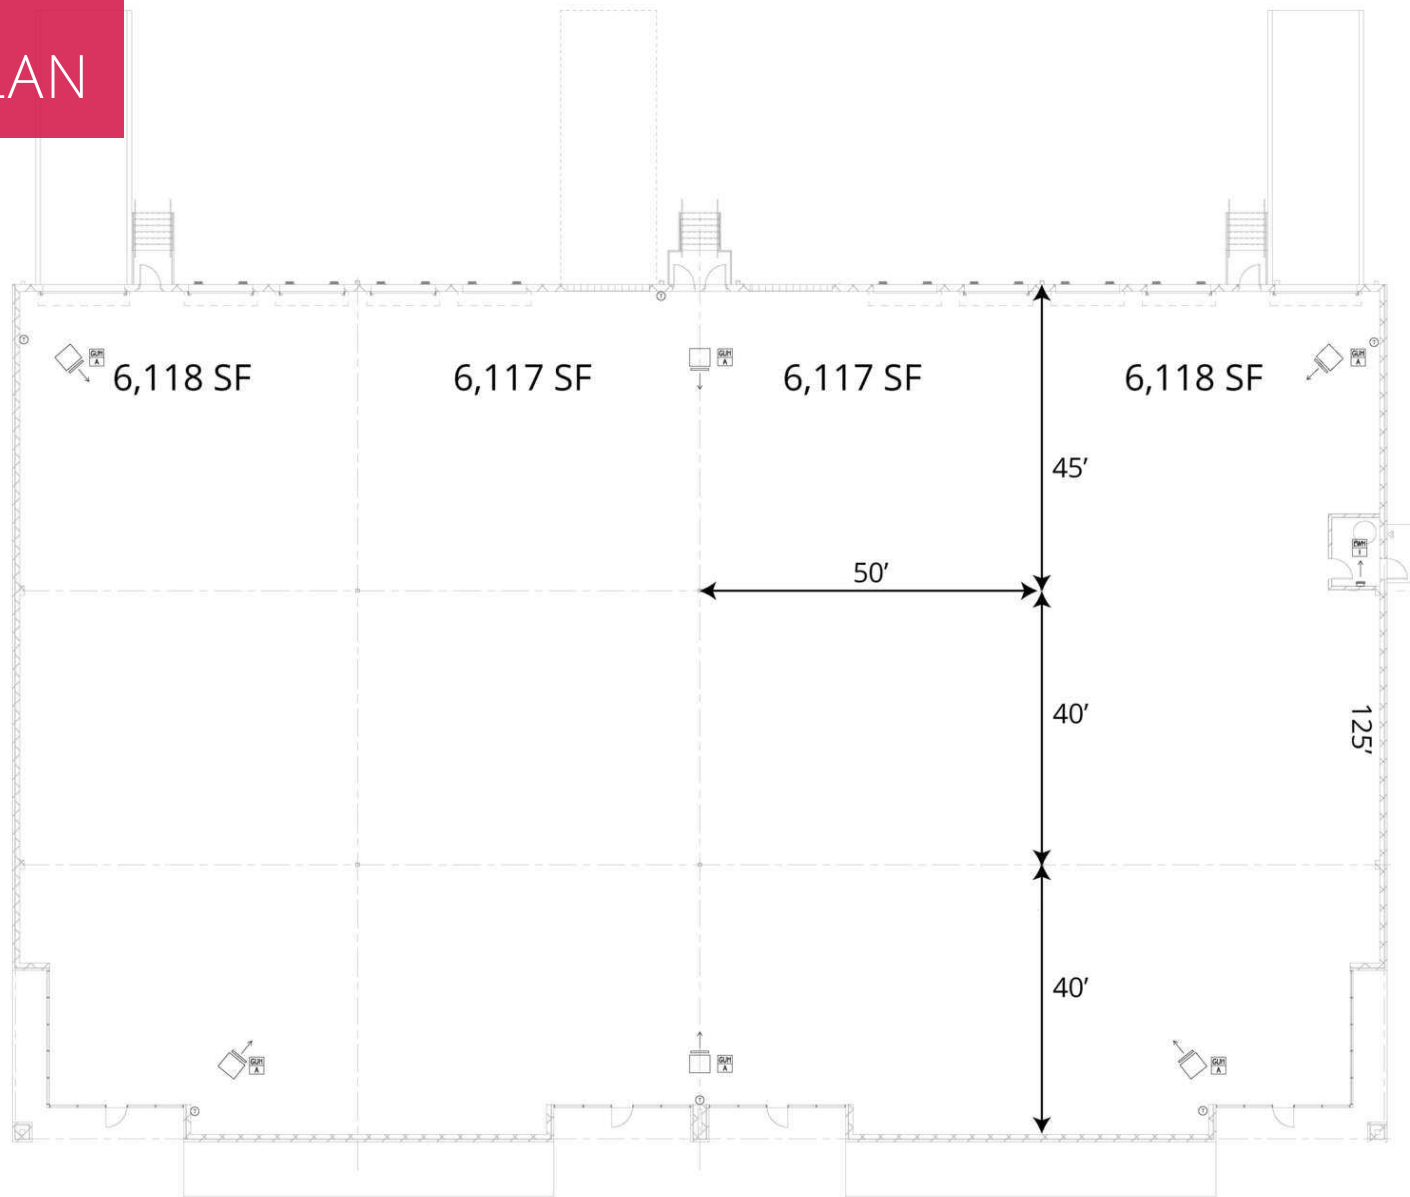

FLOOR PLAN

CARSON HAWKS

Associate

770.312.0267

chawks@kingindustrial.com

Every effort has been made to provide accurate information, but no liability is assumed for errors or omissions.

King Industrial
Realty, Inc.

CORFAC
INTERNATIONAL

Industrial • Commercial • Investment
404.942.2000 | kingindustrial.com