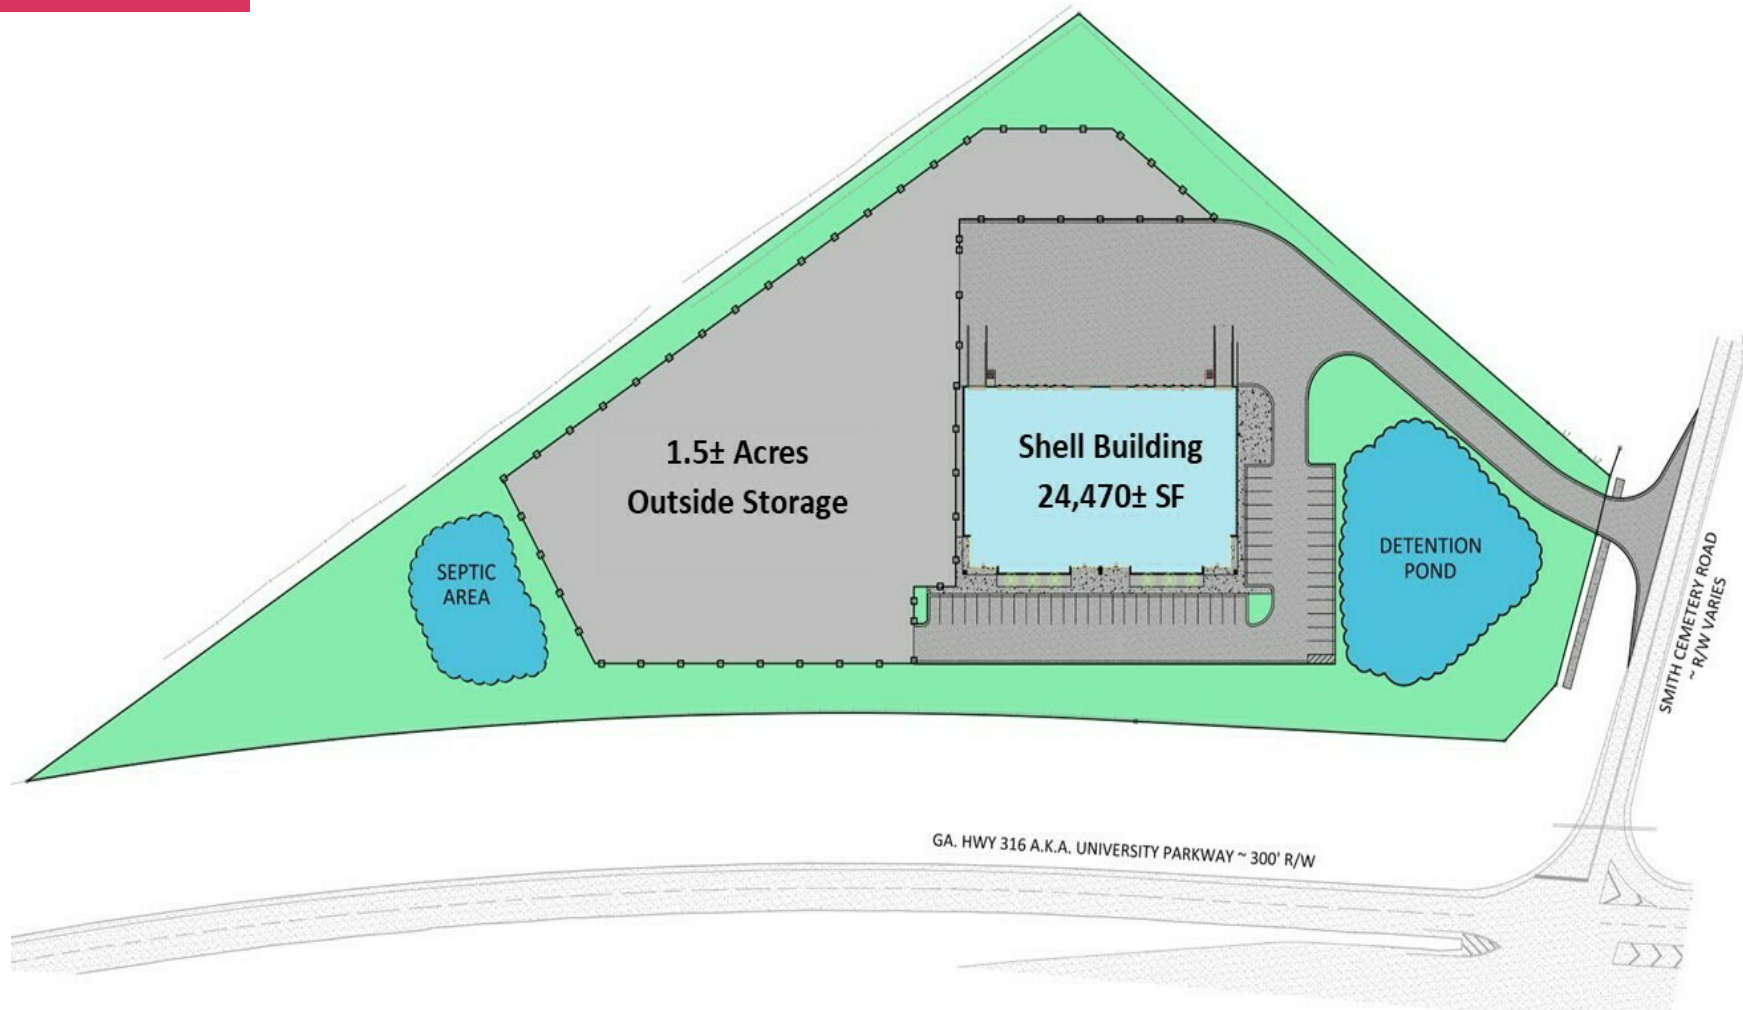

SITE PLAN

CARSON HAWKS

Associate

770.312.0267

chawks@kingindustrial.com

Every effort has been made to provide accurate information, but no liability is assumed for errors or omissions.

Industrial • Commercial • Investment
404.942.2000 | kingindustrial.com