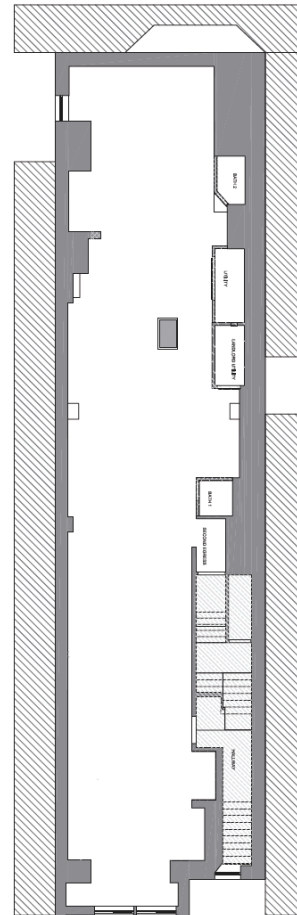

99 2nd Ave | Prime Retail/Office Space

BETWEEN E 5TH AND E 6TH ST | EAST VILLAGE

YHR

SIZE

Second Floor, 100 SF

FRONTAGE

15 Feet Ceiling Height 11 Feet

ASKING RENT

Upon Request

POSSESSION

Immediate

SITE FEATURES

- Rare Second Floor Office/ Retail Opportunity
- Great seven-day-a-week location in vibrant neighborhood, steps from St. Marks Place
- Skylight in center of space
- Second story walkup.

Second Avenue

NEIGHBORS:

- Mighty Quinn's
- Mermaid Inn
- Haveli
- Bar Vi rage
- Ramen Misaya
- Thailand Cafe
- Bareburger
- Dahlia's
- Taqueria Diana
- Brick Lane
- Hot Kitchen
- NYU Tisch
- The Orplum Theatre

YHR
94 3rd Ave, Suite 201
New York, NY 10003
(347) 552 2440
mgmreny.com

YAKOV HERSHOWITZ
YAKOV@YHREAL.COM
(347) 552 2440

CONTACT OUR BROKER(S)
FOR MORE INFORMATION