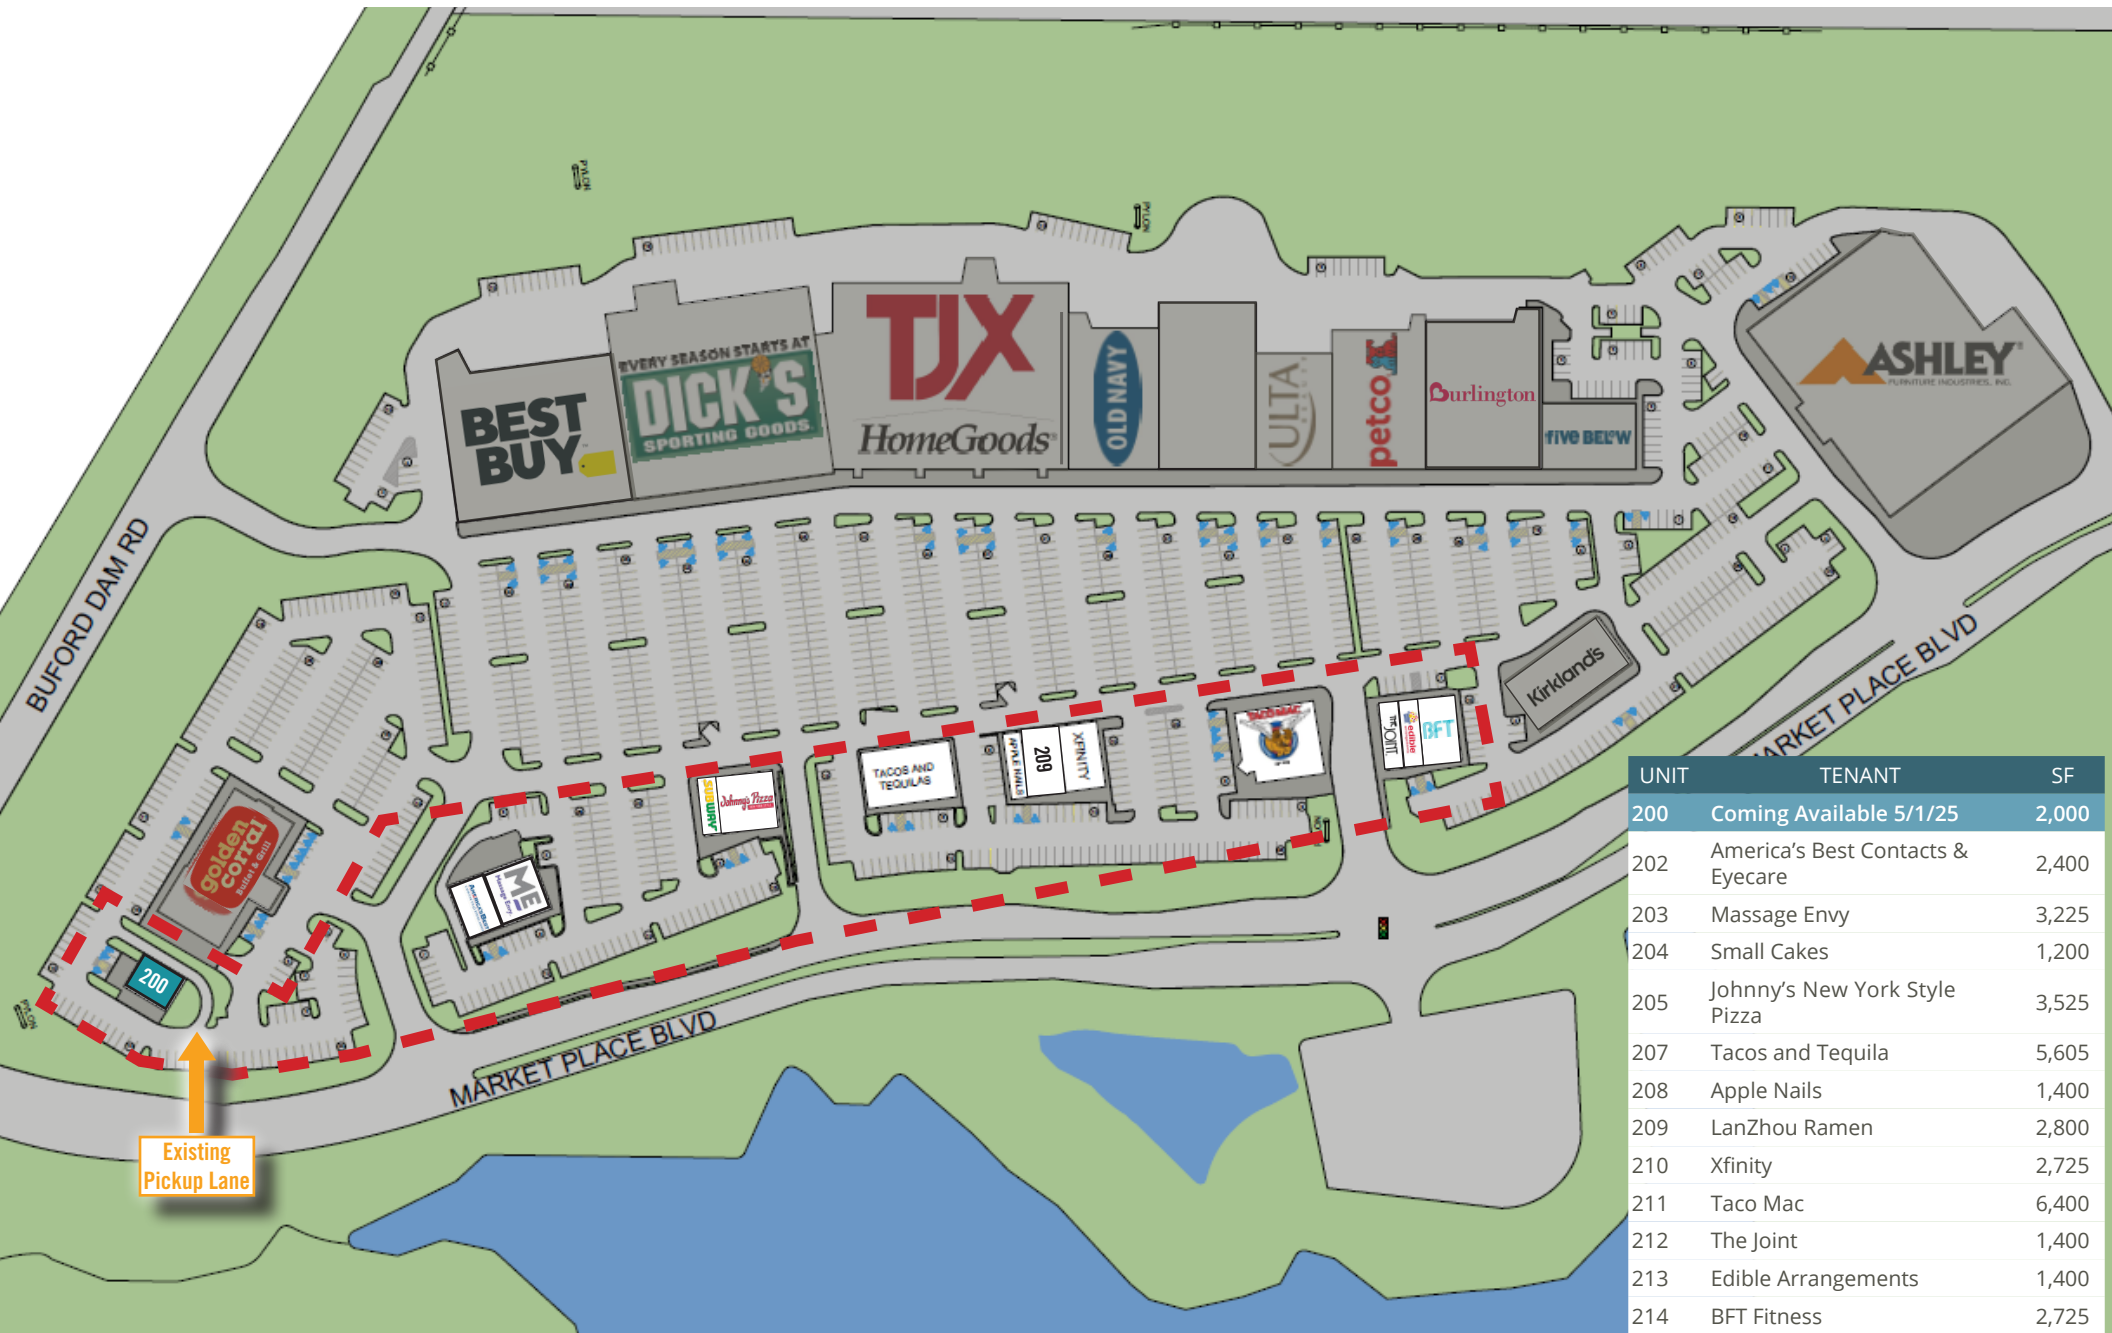

UNIT	TENANT	SF
200	Coming Available 5/1/25	2,000
202	America's Best Contacts & Eyecare	2,400
203	Massage Envy	3,225
204	Small Cakes	1,200
205	Johnny's New York Style Pizza	3,525
207	Tacos and Tequila	5,605
208	Apple Nails	1,400
209	LanZhou Ramen	2,800
210	Xfinity	2,725
211	Taco Mac	6,400
212	The Joint	1,400
213	Edible Arrangements	1,400
214	BFT Fitness	2,725

Existing Pickup Lane