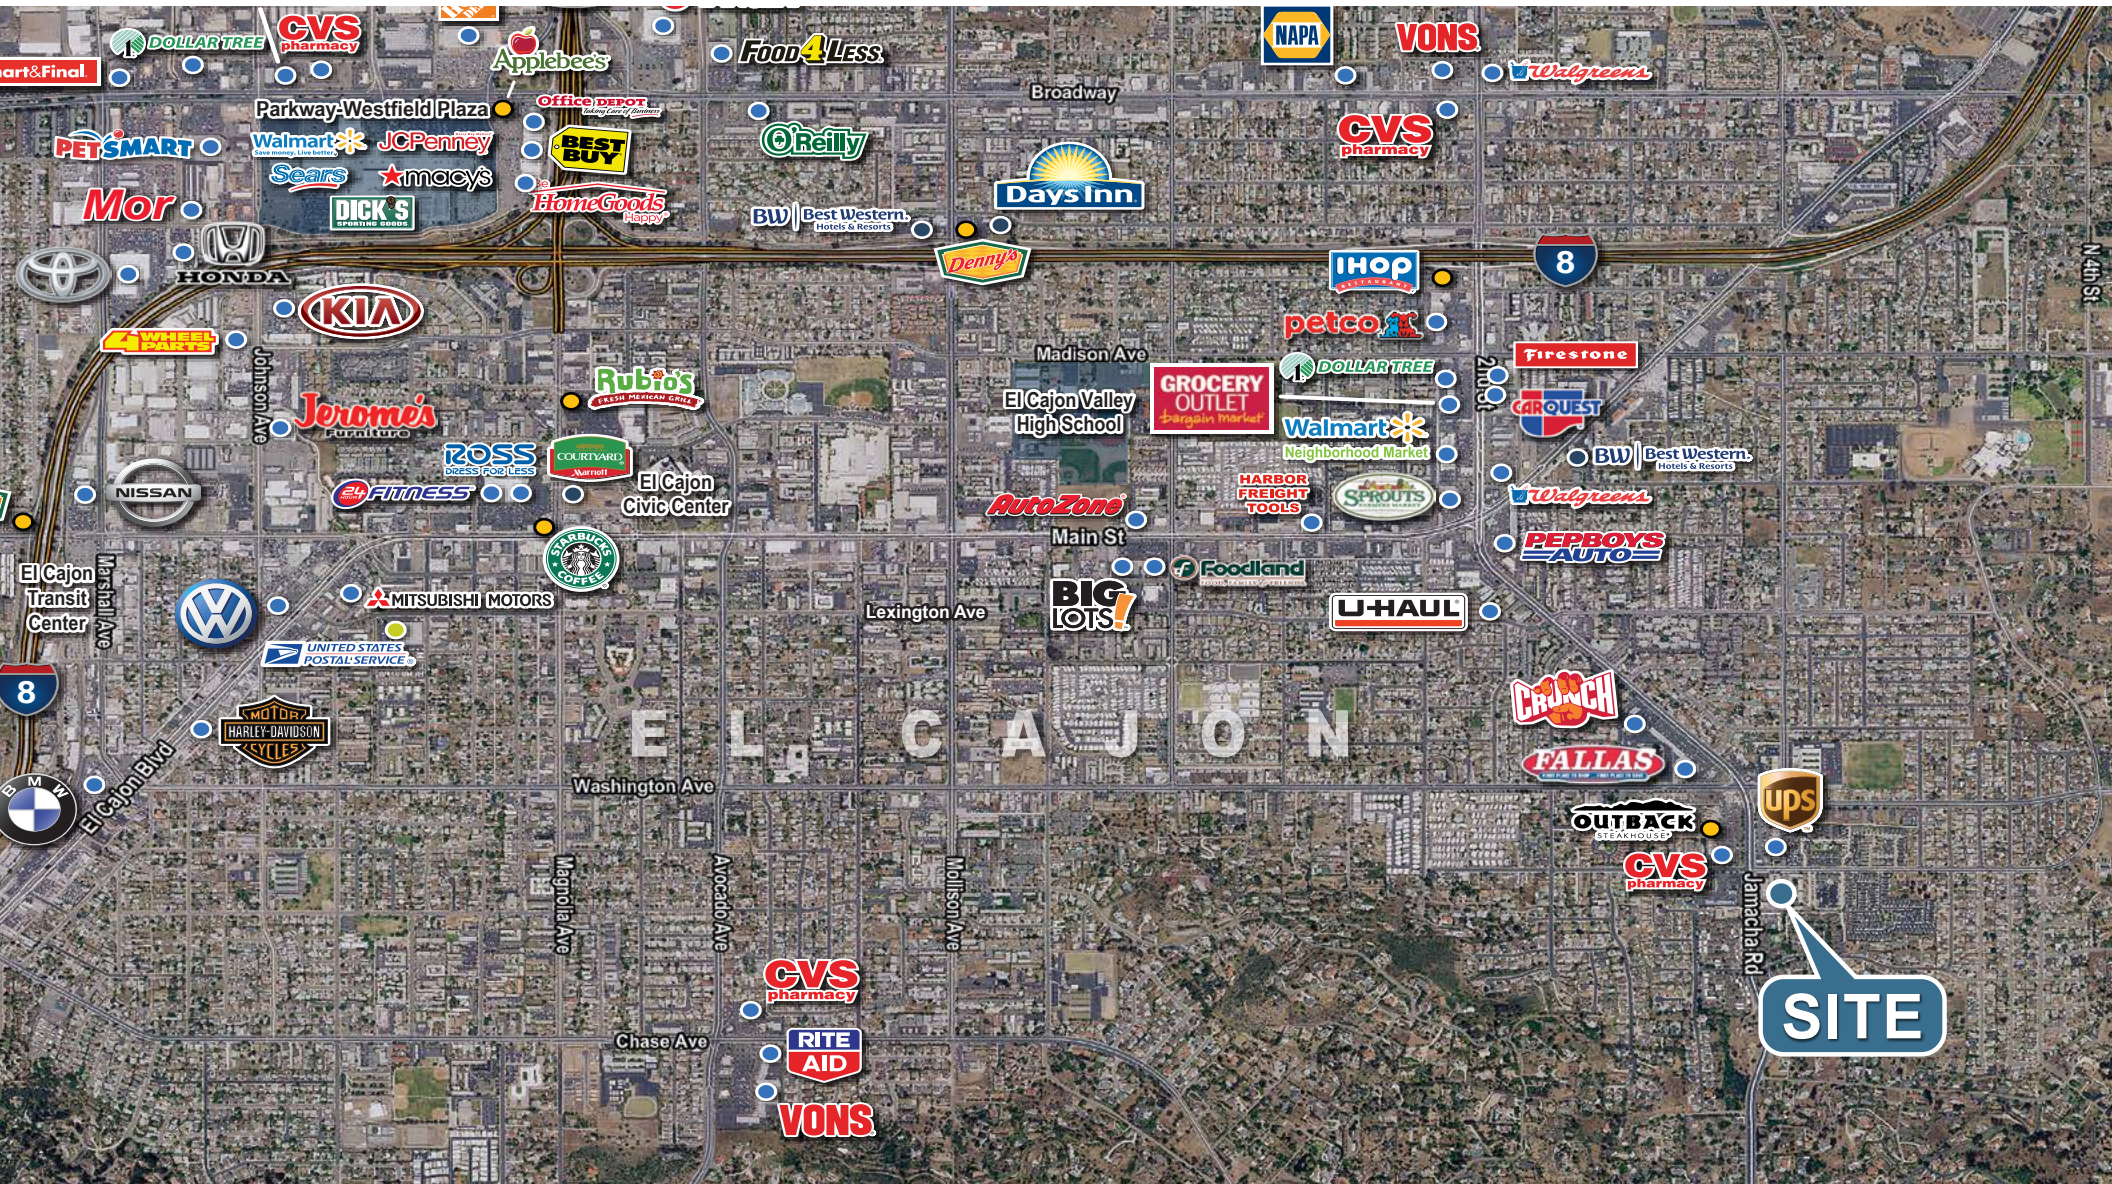

TANNER IFRID

Associate | Lic. #02234587
619.871.0633 | tifrid@voitco.com

MAX STONE, CCIM

Vice President | Lic. # 01944151
858.458.3348 | mstone@voitco.com

4180 La Jolla Village Drive, Suite 100, La Jolla, CA 92037 | 858.453.0505 | 858.408.3976 F | Lic #01991785 | www.voitco.com

Licensed as Real Estate Salespersons by the DRE. The information contained herein has been obtained from sources we deem reliable. While we have no reason to doubt its accuracy, we do not guarantee it. ©2024 Voit Real Estate Services, Inc. All Rights Reserved.

Voit

REAL ESTATE SERVICES