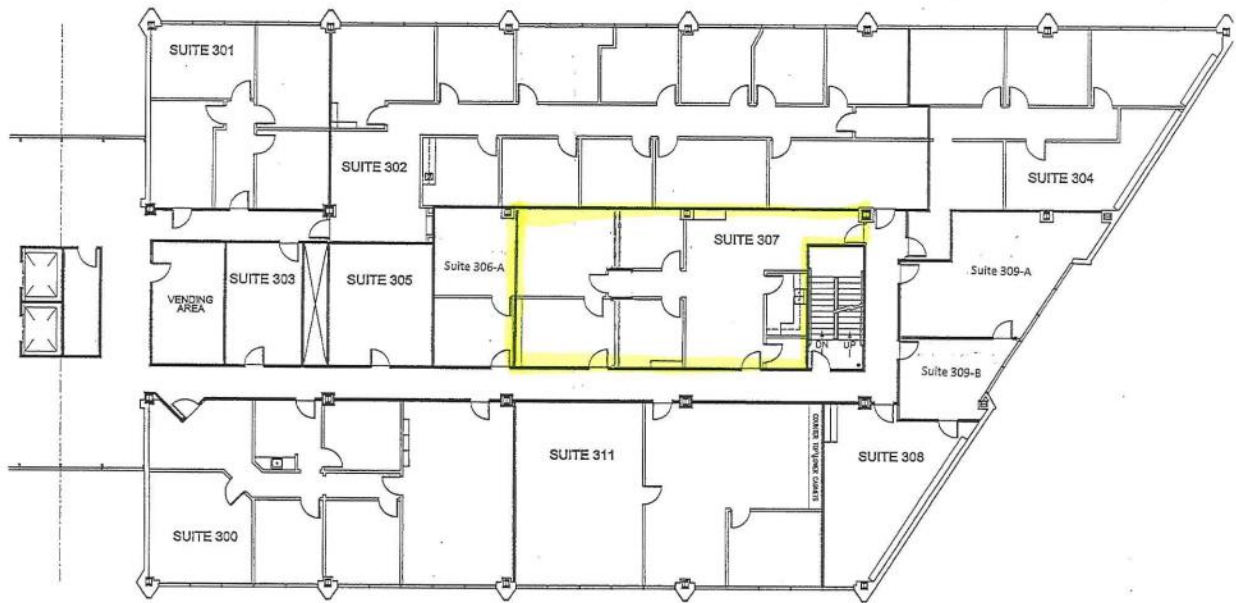

Property Information

Location: 911 West Loop 281
Longview, Texas
Located on Loop 281, east of Bill Owens
Parkway and west of McCann

Available Space: Suite 307 - Approximately 1,451 SF

For more information:

Walter R. Northcutt
(903) 753-2191
wnorthcutt@beerwellseasttexas.com

SITE PLAN – 307 EAST WING
(Actual Layout May Vary)

(Drive-Thru Side)

1 3RD FLOOR PLAN - EAST
1/8" = 1'-0"

(Parking Lot Side)

MAP

TRAFFIC COUNT