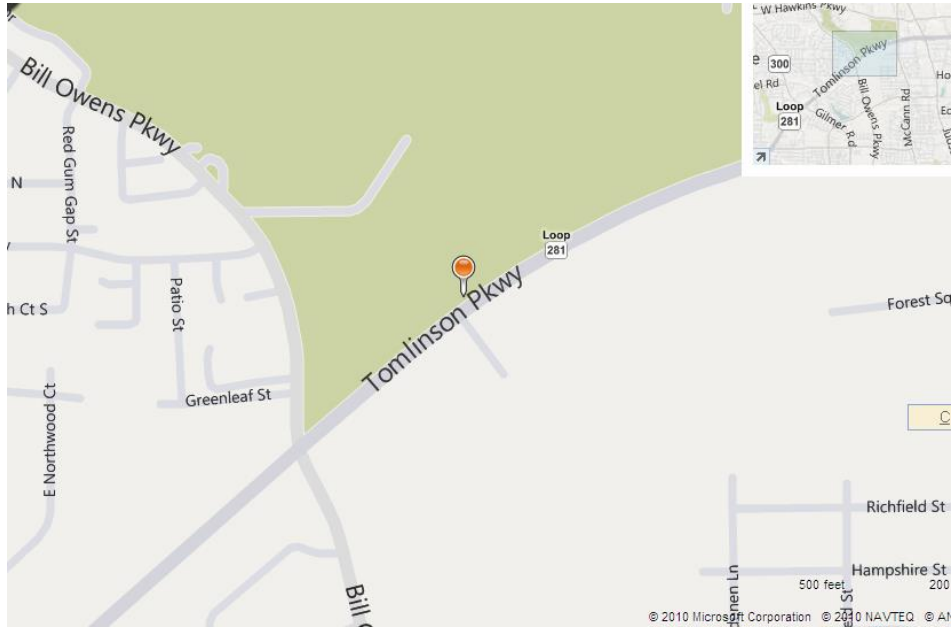

Property Information

Location: 911 West Loop 281
Longview, Texas
Located on Loop 281, east of Bill Owens
Parkway and west of McCann

Available Space: Suite 307 - Approximately 1,451 SF

For more information:

Walter R. Northcutt
(903) 753-2191
wnorthcutt@beerwellseasttexas.com

SITE PLAN – 307 EAST WING
(Actual Layout May Vary)

(Drive-Thru Side)

1 3RD FLOOR PLAN - EAST
1/8" = 1'-0"

(Parking Lot Side)

MAP

TRAFFIC COUNT