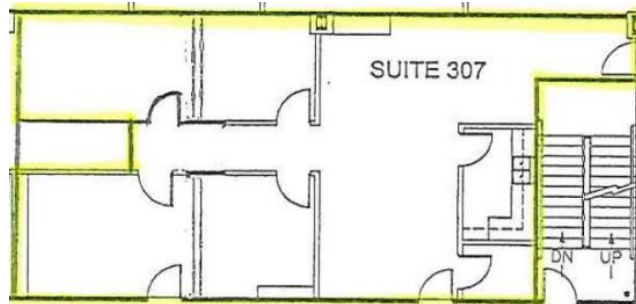

Property Information

Location: 911 West Loop 281
Longview, Texas
Located on Loop 281, east of Bill Owens
Parkway and west of McCann

Available Space: Suite 307 - Approximately 1,451 SF

For more information:

Walter R. Northcutt
(903) 753-2191
wnorthcutt@beerwellseasttexas.com

SITE PLAN – 307 EAST WING
(Actual Layout May Vary)

(Drive-Thru Side)

1 3RD FLOOR PLAN - EAST
1/8" = 1'-0"

(Parking Lot Side)

MAP

TRAFFIC COUNT