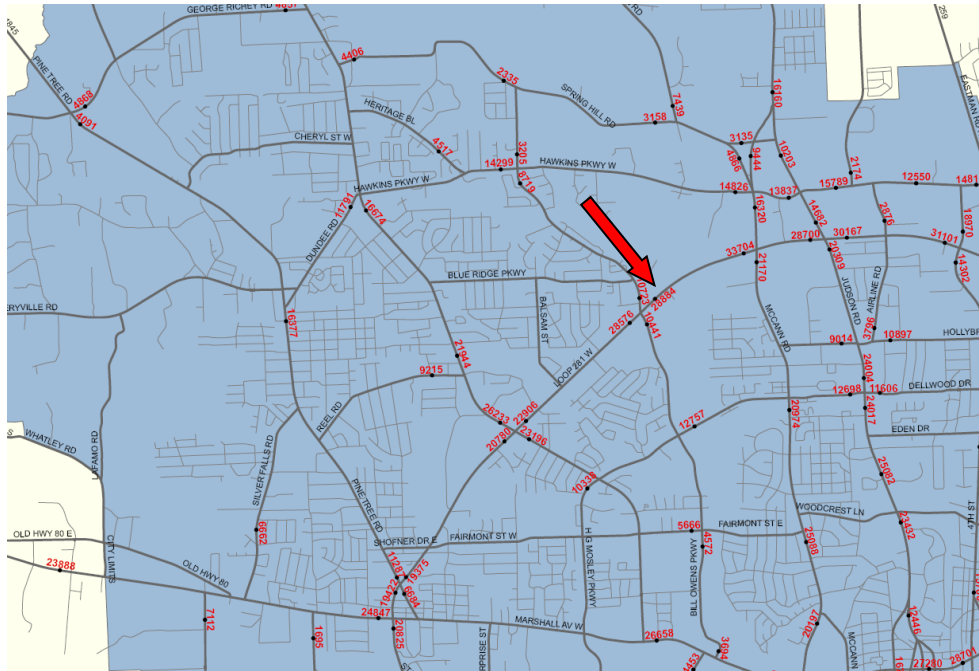

Property Information

Location: 911 West Loop 281
Longview, Texas
Located on Loop 281, east of Bill Owens
Parkway and west of McCann

Available Space: Suite 307 - Approximately 1,451 SF

For more information:

Walter R. Northcutt
(903) 753-2191
wnorthcutt@beerwellseasttexas.com

SITE PLAN – 307 EAST WING
(Actual Layout May Vary)

(Drive-Thru Side)

1 3RD FLOOR PLAN - EAST
1/8" = 1'-0"

(Parking Lot Side)

MAP

TRAFFIC COUNT