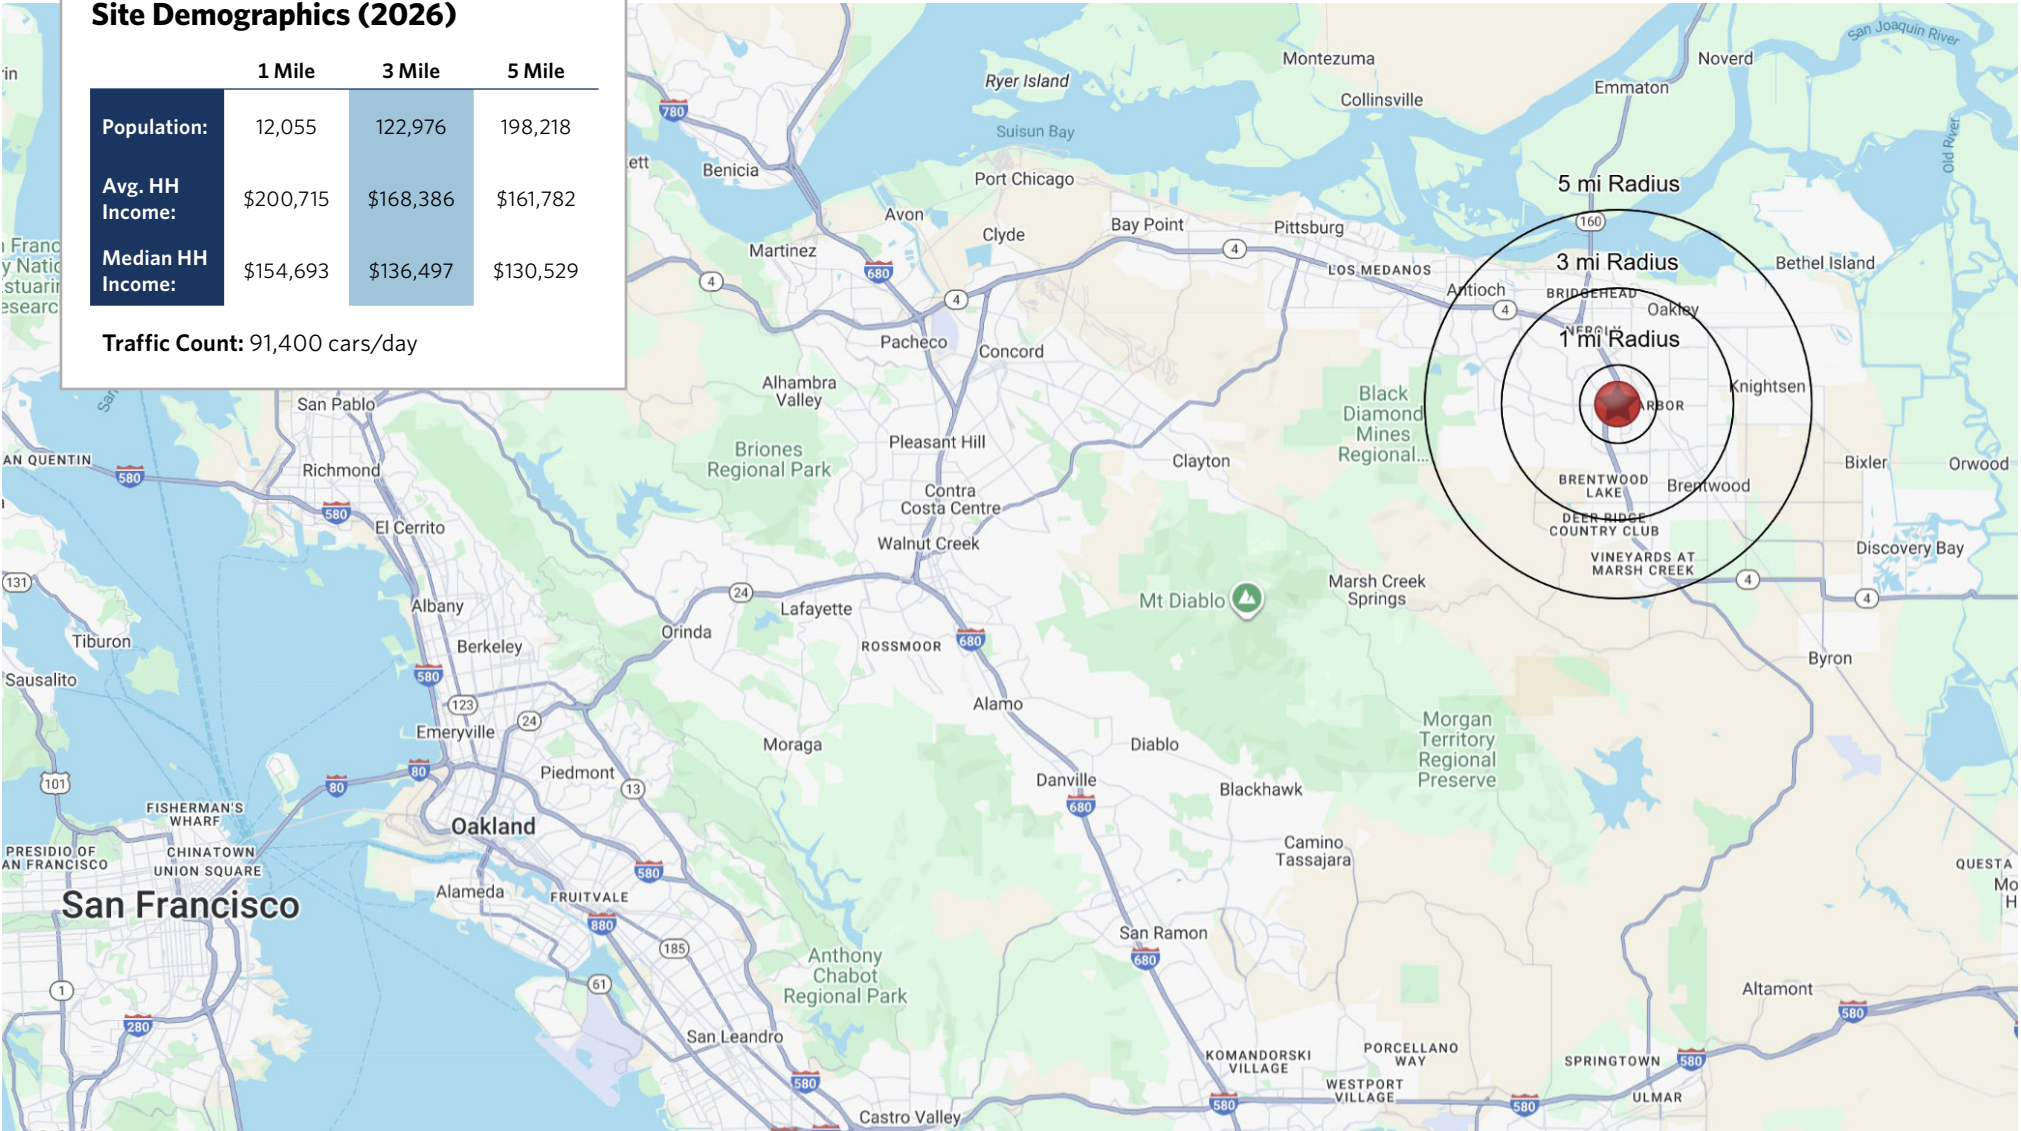

## Site Demographics (2026)

	1 Mile	3 Mile	5 Mile
<b>Population:</b>	12,055	122,976	198,218
<b>Avg. HH Income:</b>	\$200,715	\$168,386	\$161,782
<b>Median HH Income:</b>	\$154,693	\$136,497	\$130,529

**Traffic Count:** 91,400 cars/day