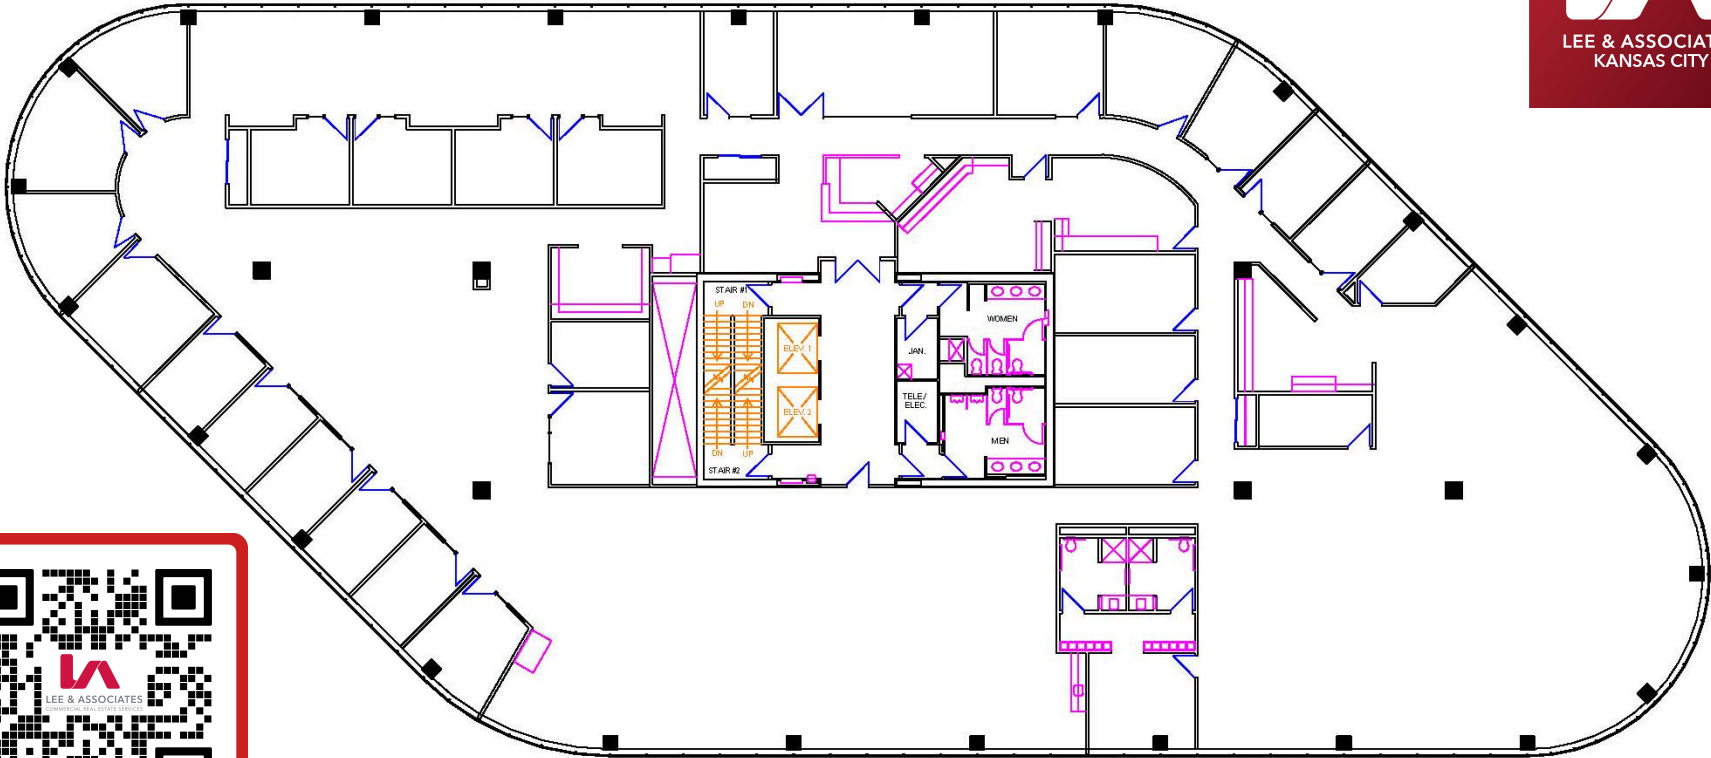

SUITE 300
17,320 SF USABLE
19,312 SF RENTABLE

Virtual Tour

THIRD FLOOR

14 CORPORATE WOODS
8717 West 110th Street
Overland Park, Kansas 66210