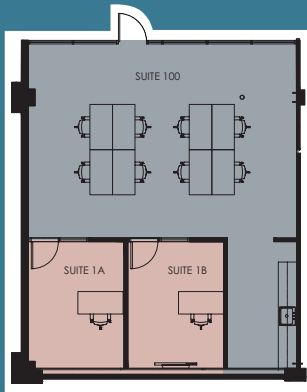

## WORKSPACE

**East MLK**  
2105 East MLK  
Austin TX 78702

**Suite 100**  
1067 sqft | 9 desks  
1st floor

**Suite 200**  
1290 sqft | 17 desks  
2nd floor

**Suite 300**  
1291 sqft | 17 desks  
3rd floor