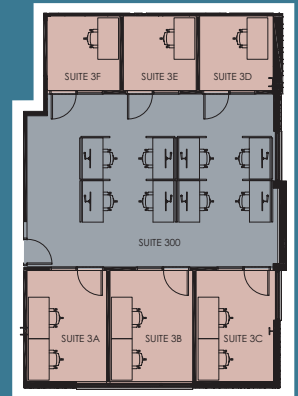

## WORKSPACE

**East MLK**  
2105 East MLK  
Austin TX 78702

**Suite 100**  
1067 sqft | 9 desks  
1st floor

**Suite 200**  
1290 sqft | 17 desks  
2nd floor

**Suite 300**  
1291 sqft | 17 desks  
3rd floor