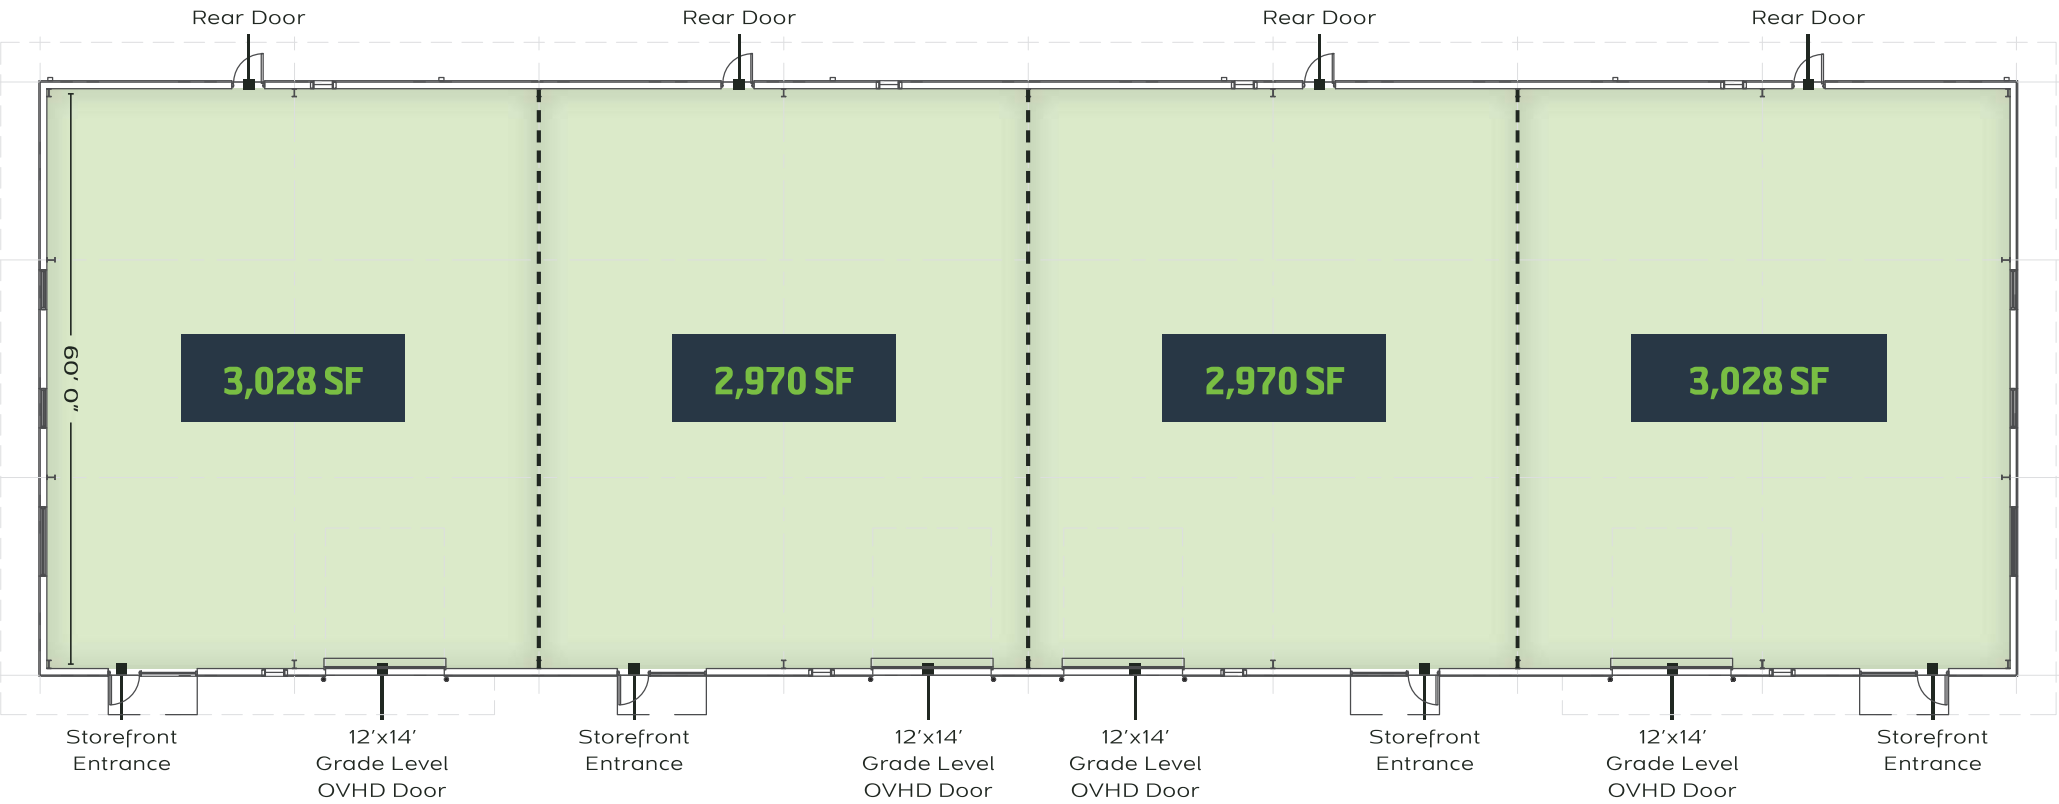

FLOOR PLAN BUILDING 7

Multi Tenant Industrial
11,995 SF

Note: all dimensions and square footages are approximate and subject to change

Available Leased