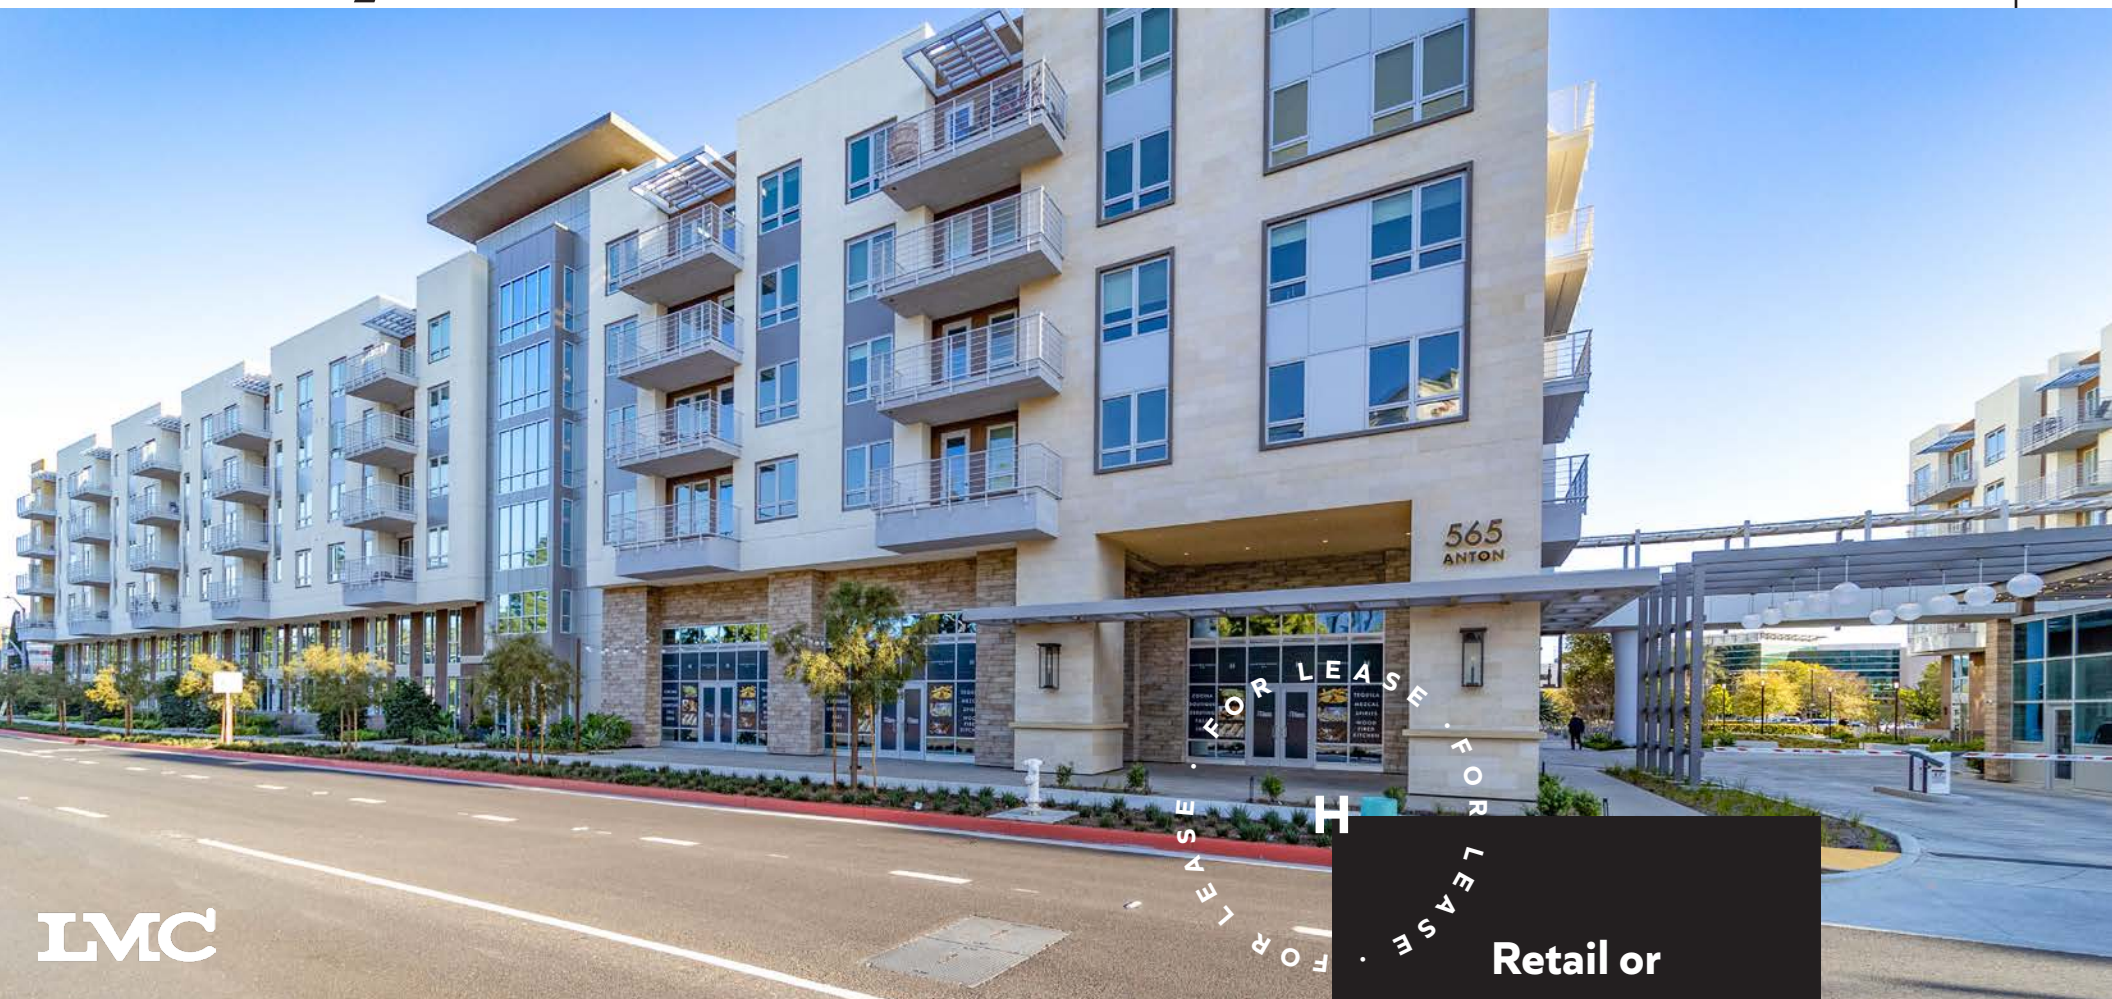

Halcyon House

LMC

565 ANTON BOULEVARD

Retail or
Restaurant
Space
Available

About the Area.

Halcyon House is located in the South Coast Metro trade area of Orange County. This is one of the most highly trafficked retail corridors in Orange County.

Located adjacent to South Coast Plaza which is the highest grossing retail center in California with sales in excess of \$1.8 billion.

Across the street from the Segerstrom Center of the Arts and the new Orange County Museum of Art which is currently under construction.

292,000 ADT

106,700 ADT

CONSTRUCTION
COMPLETE!

Halcyon House Apartments is a boutique urban community project in Orange County's central core. It is located in the South Coast Metro neighborhood of Costa Mesa. This pedestrian-oriented project is within walking distance of South Coast Plaza, and other upscale retail and art venues. South Coast Metro is a major center of employment for the region.