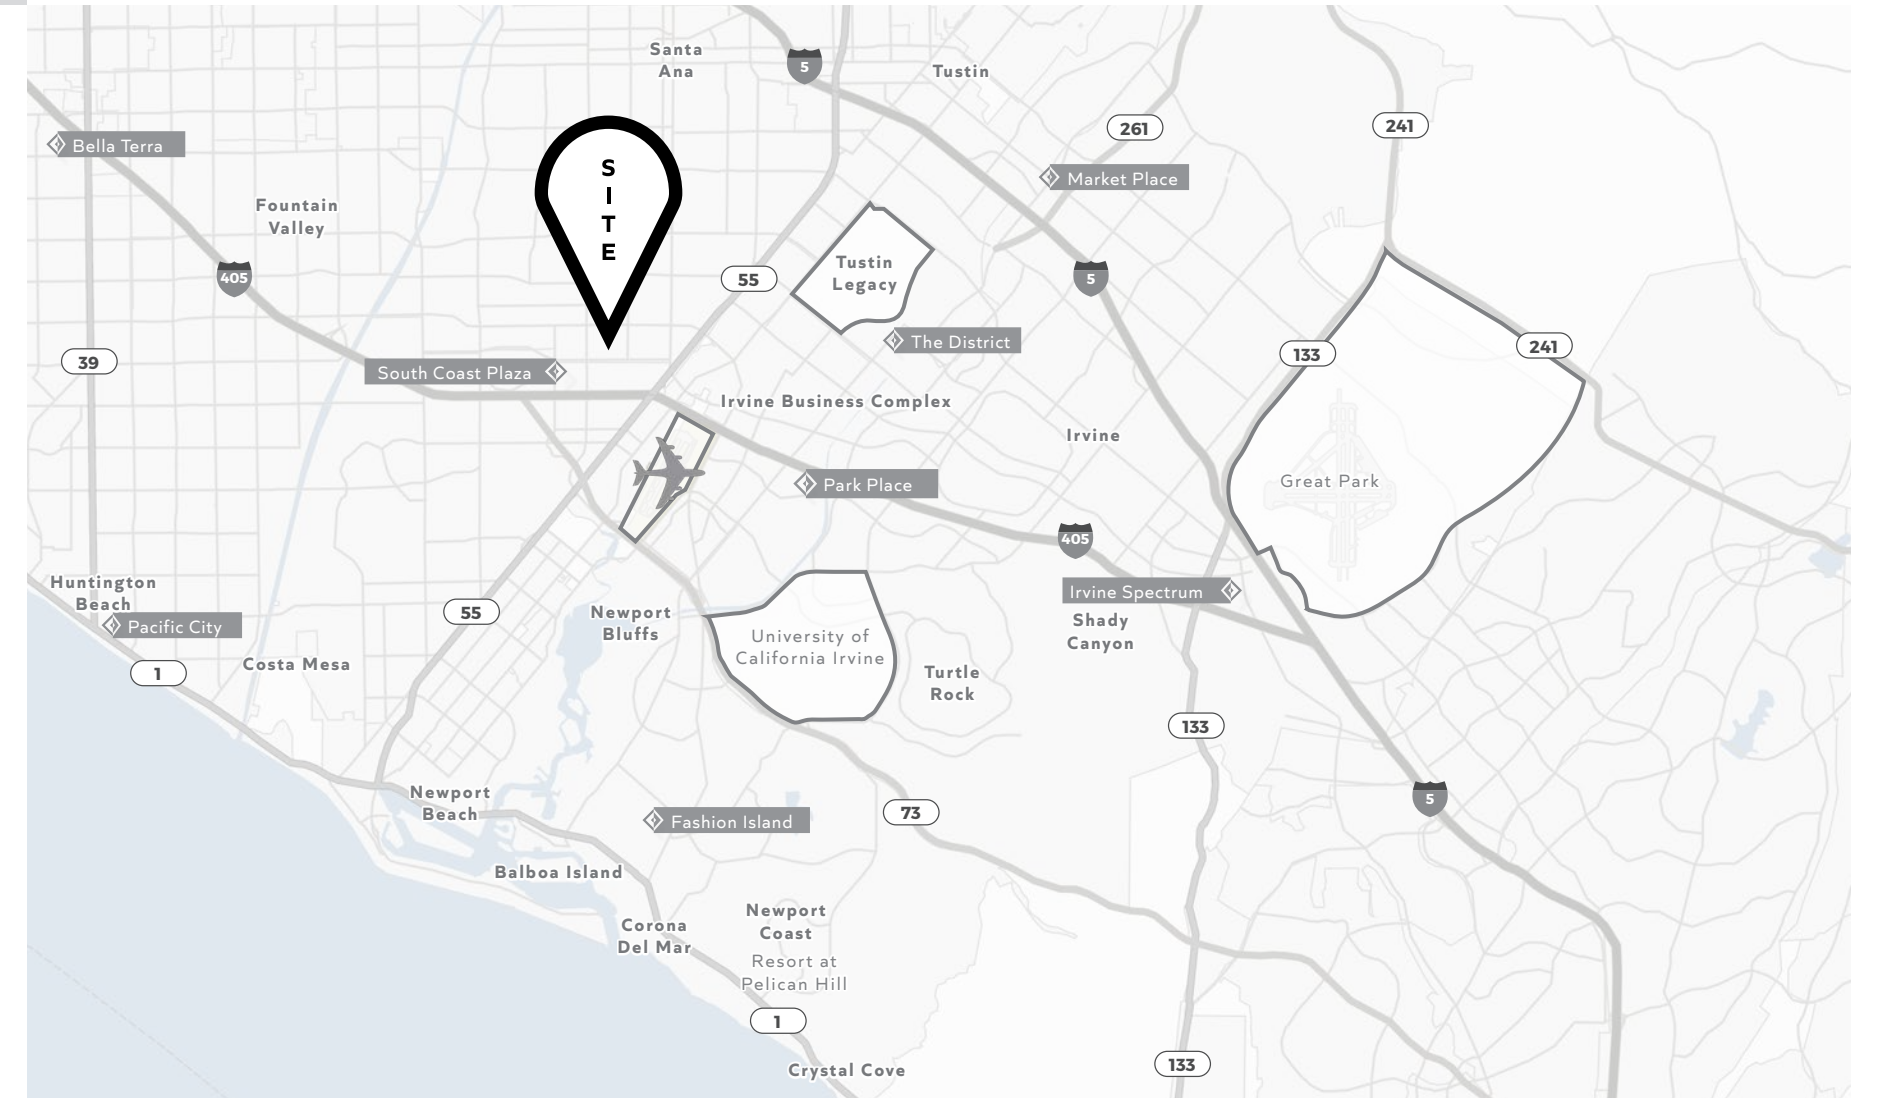

Halcyon House

LMC

565 ANTON BOULEVARD

Retail or
Restaurant
Space
Available

About the Area.

Halcyon House is located in the South Coast Metro trade area of Orange County. This is one of the most highly trafficked retail corridors in Orange County.

Located adjacent to South Coast Plaza which is the highest grossing retail center in California with sales in excess of \$1.8 billion.

Across the street from the Segerstrom Center of the Arts and the new Orange County Museum of Art which is currently under construction.

Over 50 million square feet of office in the greater trade area.

	1 mile	3 miles	5 miles
Daytime Population	45,681	342,886	784,324
# of Workers	35,297	255,426	442,528
Average Age	33.0	32.7	32.5
Average Income	\$95,204	\$97,273	\$96,636