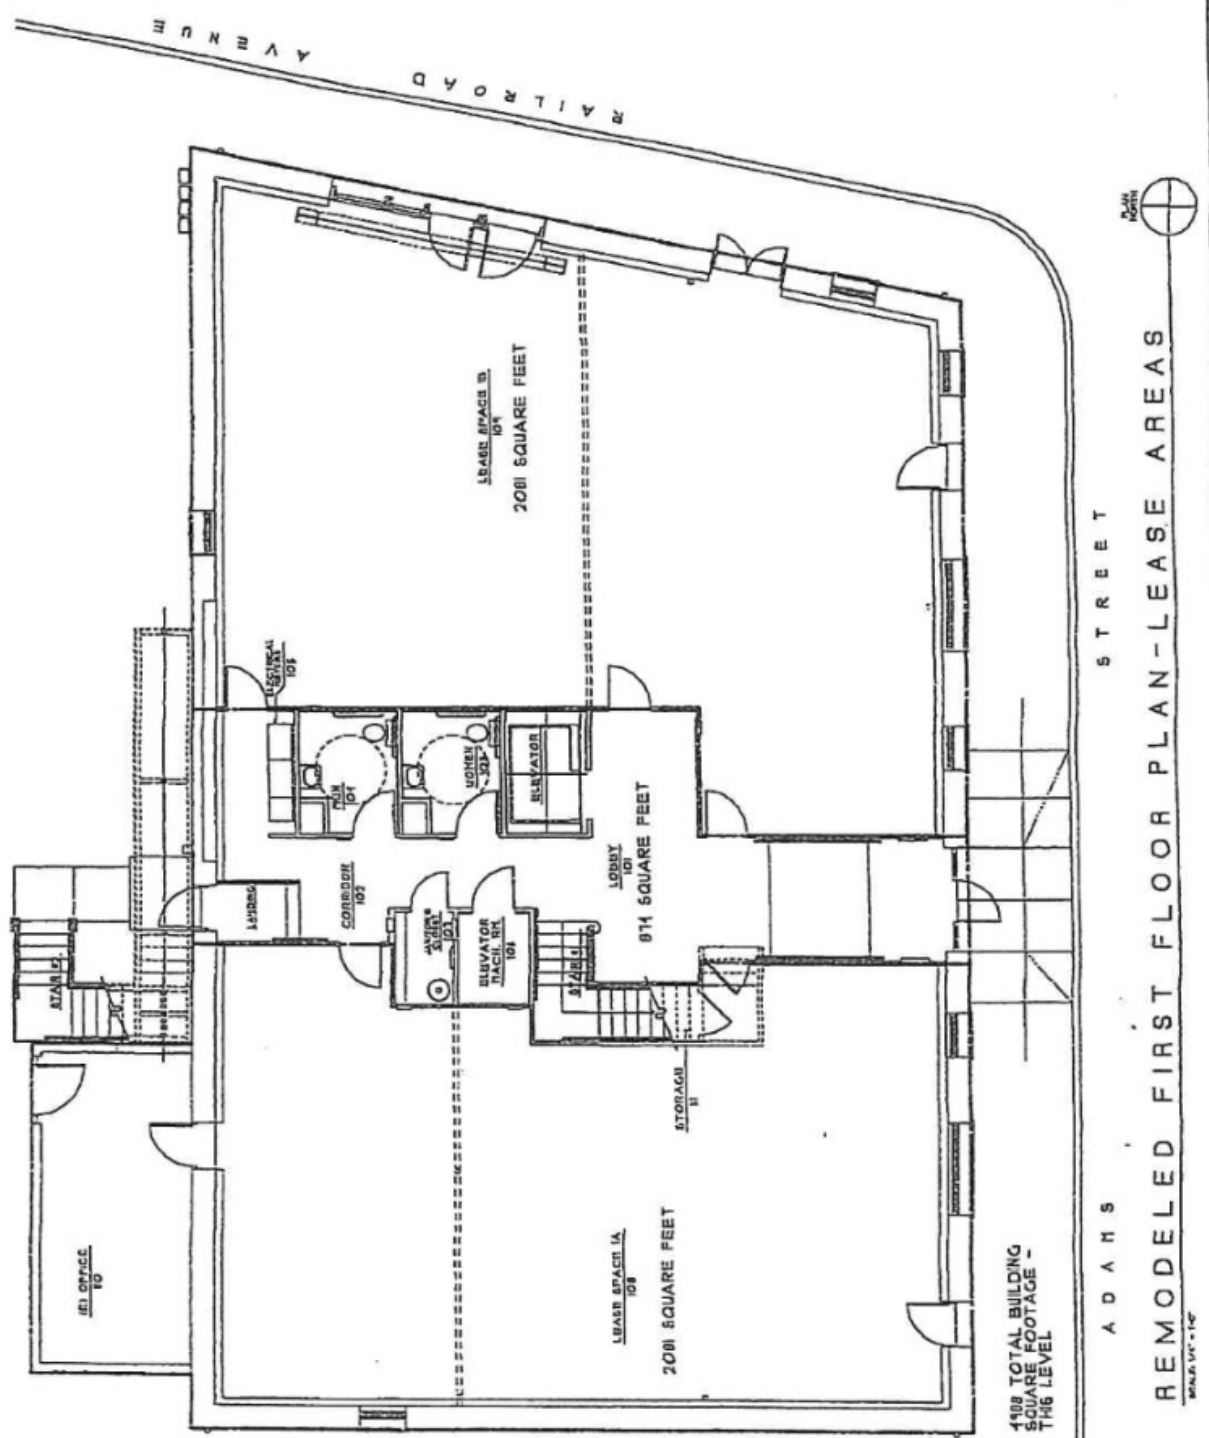

**LAIL
DESIGN
GROUP**
1000 Main Street, Suite 1000, Dallas, TX 75202
TEL: 214.760.1100 FAX: 214.760.1101
WWW.LAILDESIGN.COM

THE ARCHITECTS
**PRITCHARD
BUILDING**
104 Adams Street
Dallas, Texas 75202
Tel: 214.760.1100

**PRITCHARD
BUILDING**

104 Adams Street
Dallas, Texas 75202
Tel: 214.760.1100

PROJECT / NAME	104
DATE	10/1/00
DESIGNED BY	A. GILBERT
DRAWN BY	A. GILBERT
SCALE	AS NOTED

REMODELED
FIRST
FLOOR PLAN
LEASE AREAS

A2.1 LEASE

1408 TOTAL BUILDING
SQUARE FOOTAGE -
THIS LEVEL

ADAMS STREET