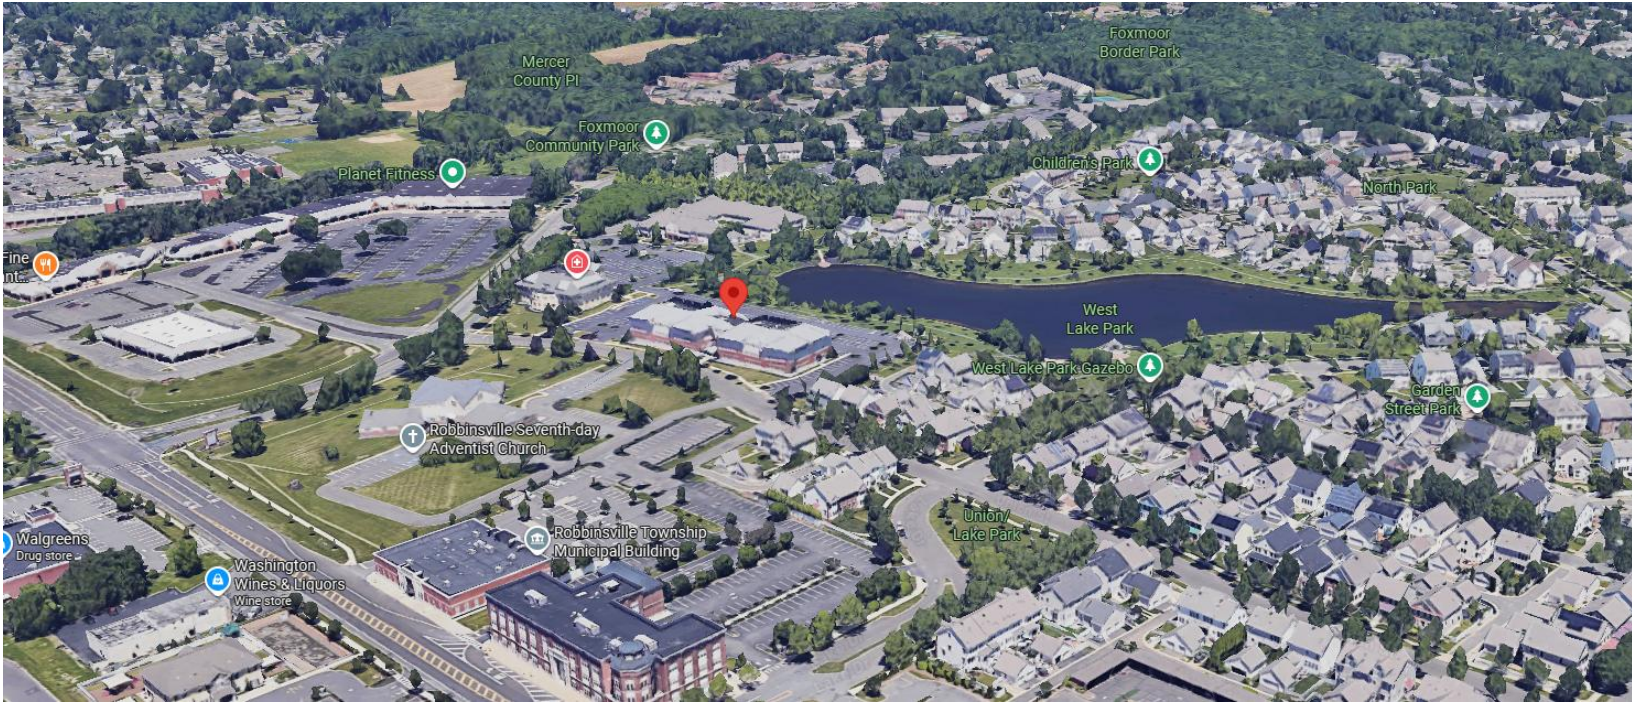

Washington Town Center 1 Union Street, Robbinsville, NJ 08691

Suite 109: 2,171 SF