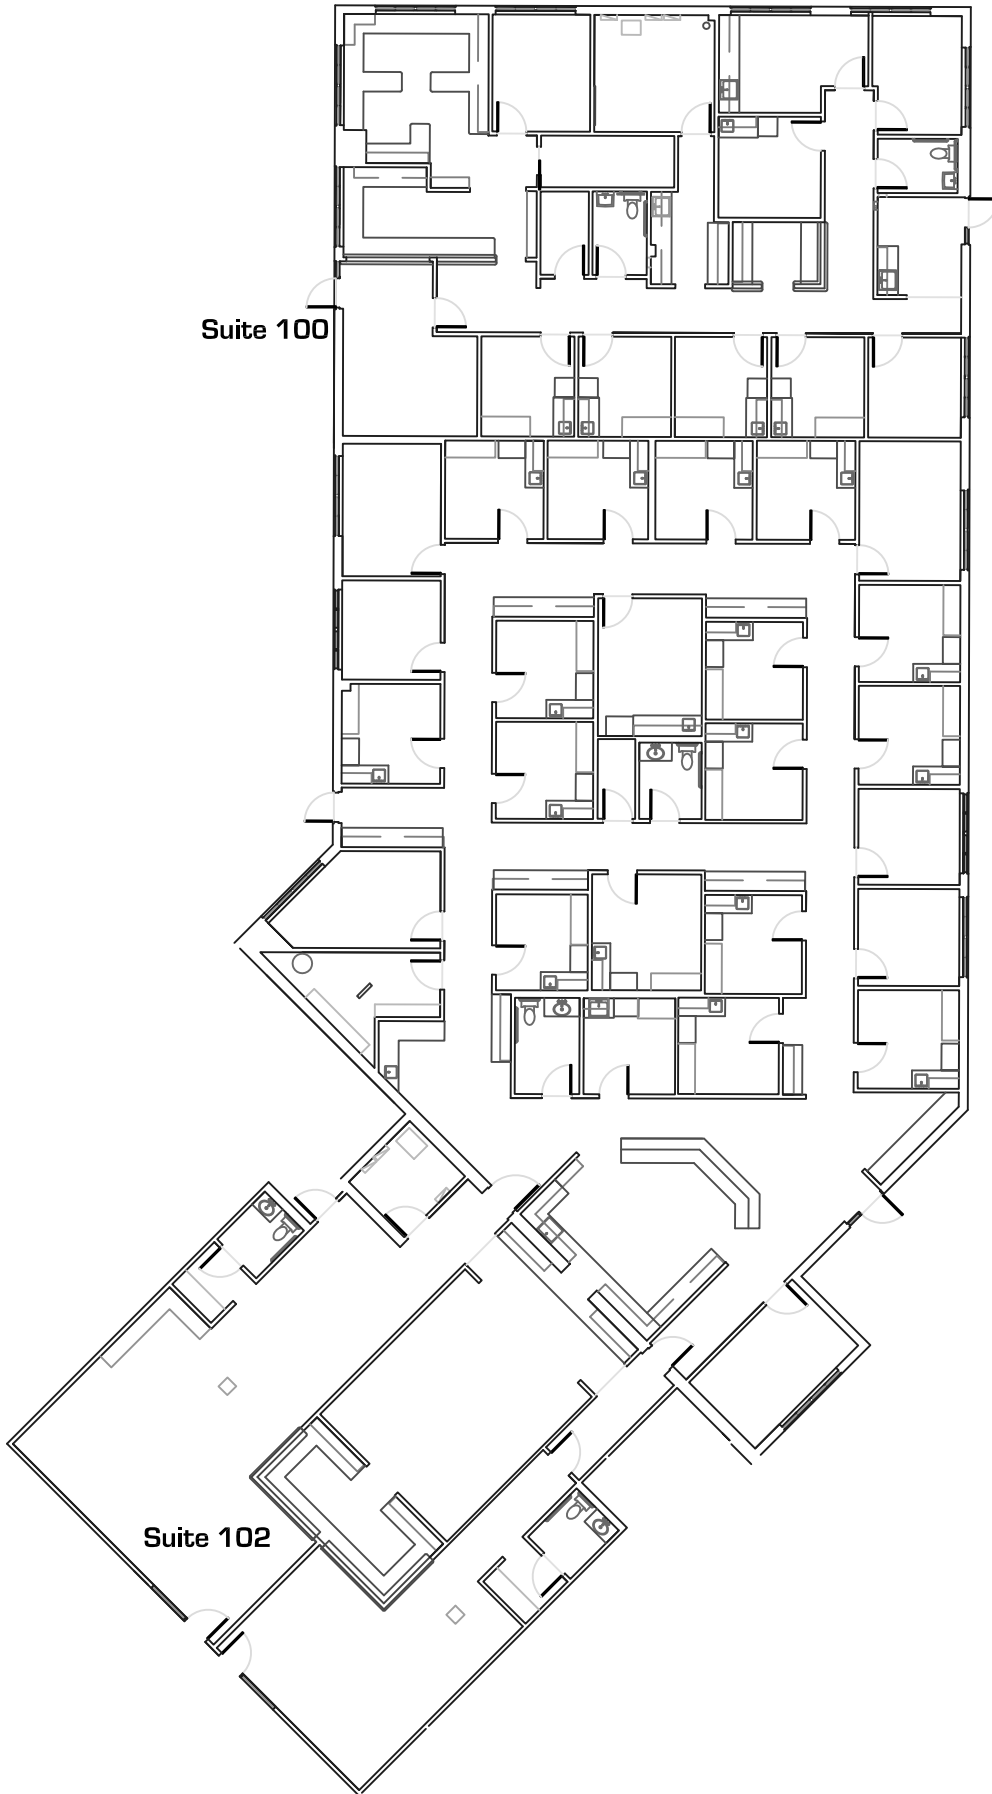

3921 East Baseline Road

Gilbert . Arizona

Suite 100 - 3,070 RSF

Suite 102 - 8,643 RSF

Suite 100

Suite 102

As-Built

scale: nts

January.2020

*All dimensions are approximate at $\pm 3"$

*All information is of general nature

precision**DIMENSIONS**

as-built & design
602. 790. 6412