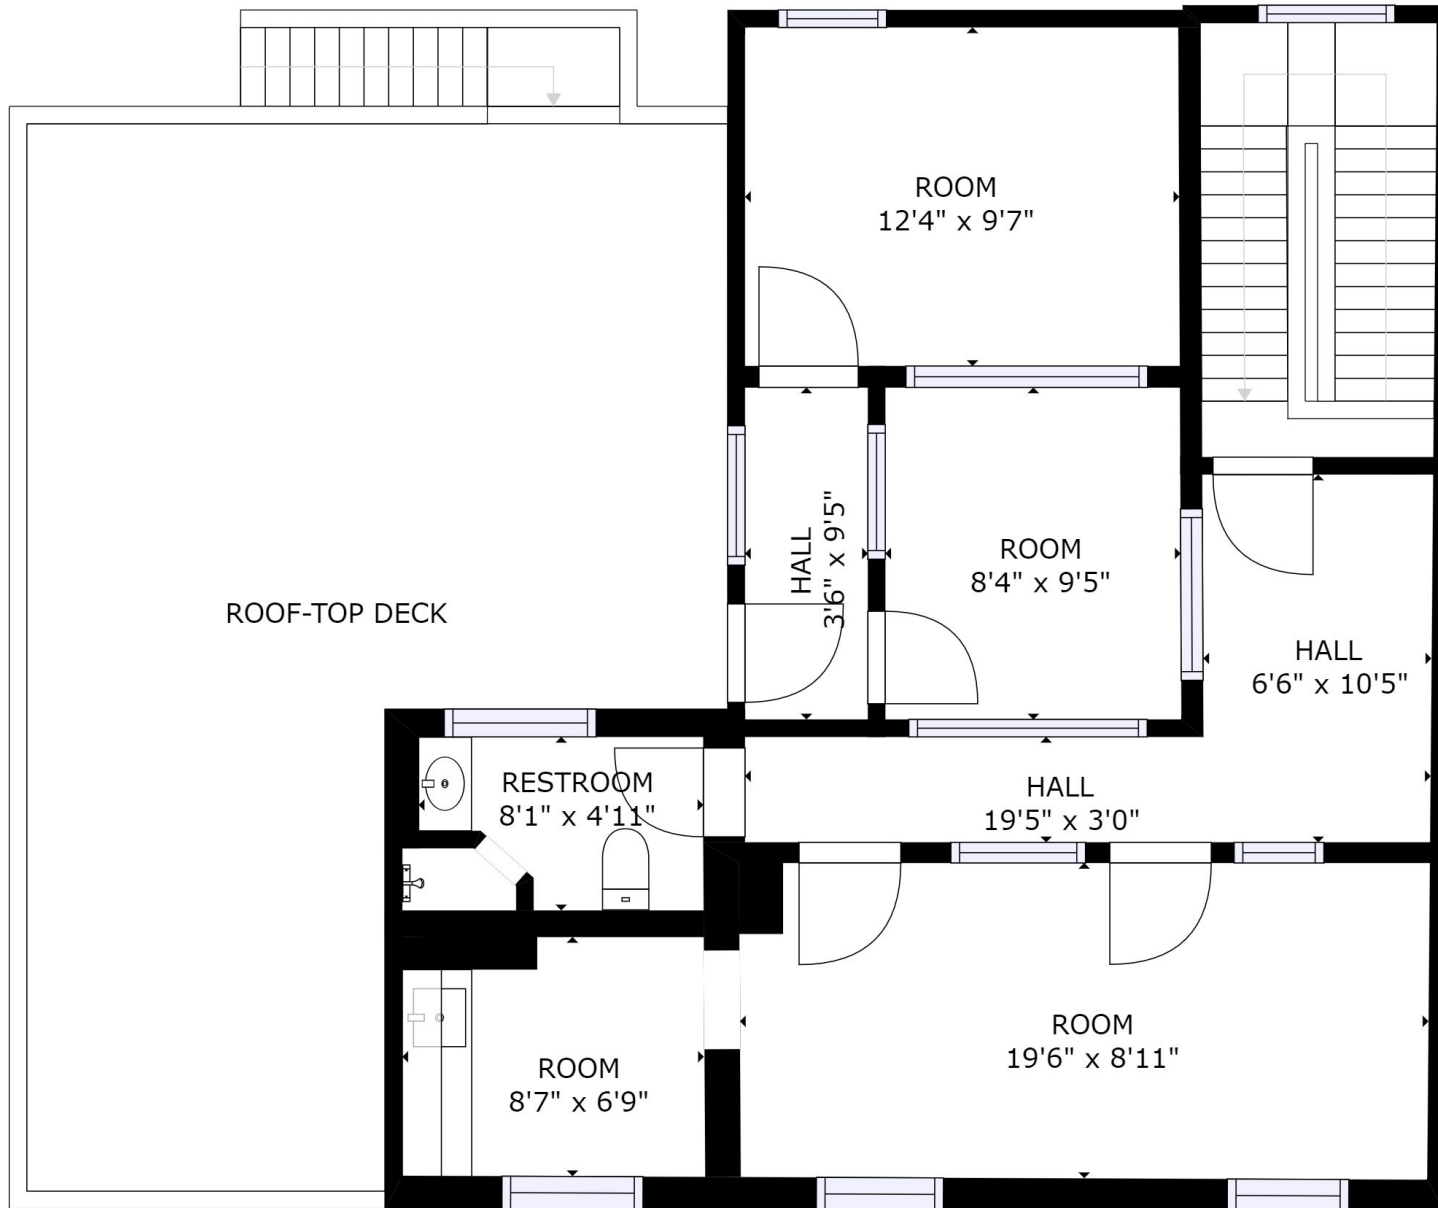

GROSS INTERNAL AREA
 FLOOR 1: 1308 sq ft, FLOOR 2: 3131 sq ft
 FLOOR 3: 2701 sq ft, FLOOR 4: 753 sq ft
 EXCLUDED AREAS: , DECK: 468 sq ft
 TOTAL: 7893 sq ft

SIZES AND DIMENSIONS ARE APPROXIMATE, ACTUAL MAY VARY.