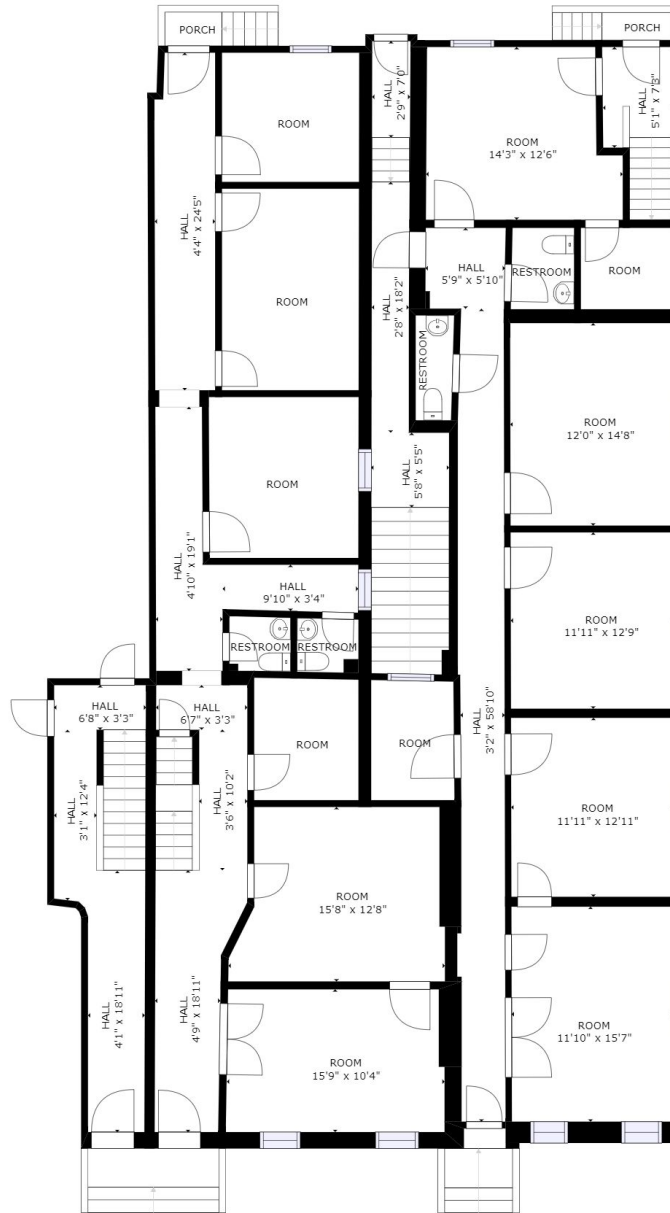

GROSS INTERNAL AREA
 FLOOR 1: 1308 sq ft, FLOOR 2: 3131 sq ft
 FLOOR 3: 2701 sq ft, FLOOR 4: 753 sq ft
 EXCLUDED AREAS: , DECK: 468 sq ft
 TOTAL: 7893 sq ft

SIZES AND DIMENSIONS ARE APPROXIMATE, ACTUAL MAY VARY.