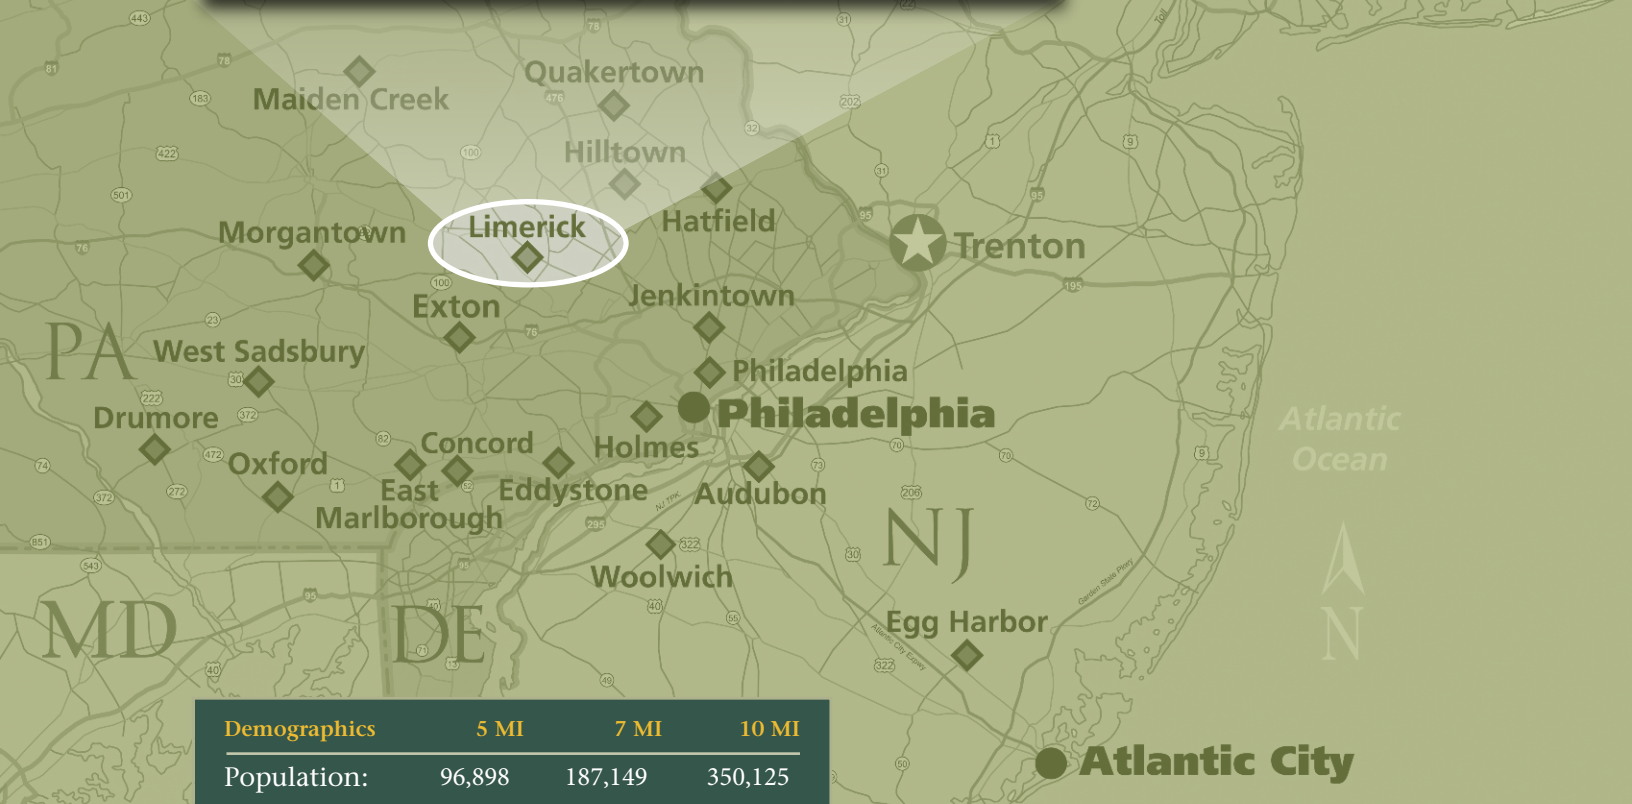

- Located at the intersection of Ridge Pike and Township Line Road
- Signalized Traffic Light Access
- 32,156 Total VPD Ridge Pike & Township Line Rd

● New York