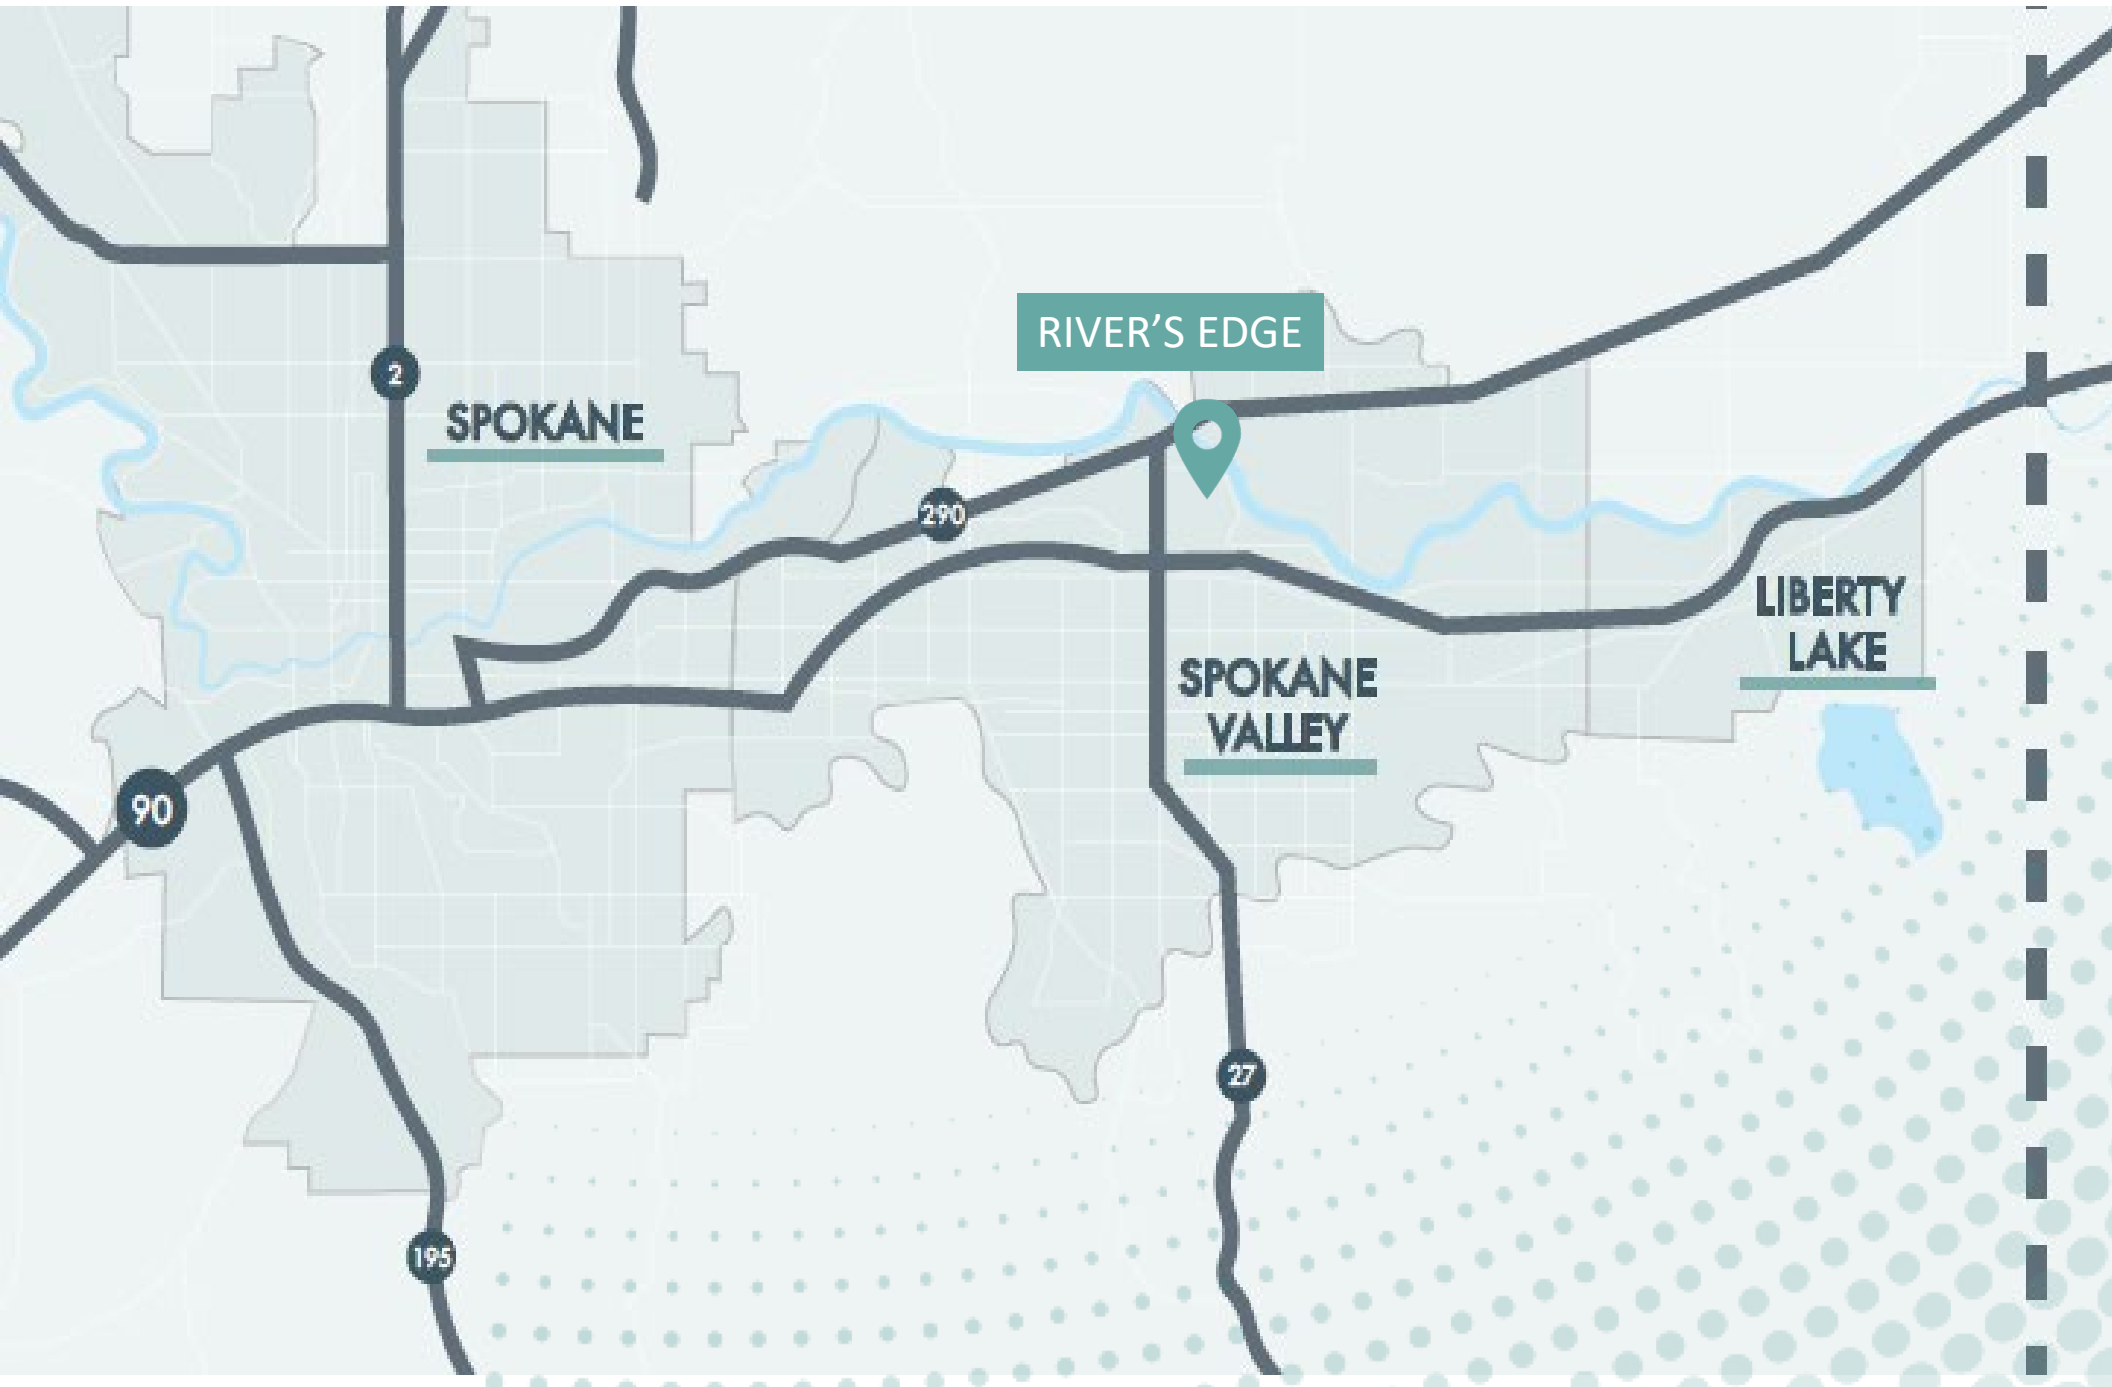

# CLASS A SPACE FOR LEASE

12939 E Mirabeau Parkway, Spokane Valley, WA Suite 100

21,753 SF Available

All information furnished regarding this property for sale or lease is from sources deemed reliable, but no warranty or representation is made to the accuracy thereof and same is submitted subject to errors, omissions, change of price, rental or other conditions prior to sale, lease or withdrawal without notice.

## PROPERTY DETAILS

	<b>RENT</b>	\$24.00 SF / NNN
	<b>BUILT</b>	2018
	<b>SIZE</b>	21,753 SF available
	<b>AVAILABLE</b>	August 2021
	<b>LOCATION</b>	Located in Pinecroft Business Park by Mirabeau Park and the Centennial Trail
	<b>PARKING</b>	4.75 car parks per 1,000 SF leased
	<b>IMPROVEMENTS</b>	Shell condition, tenant improvement allowance available
	<b>TELECOM</b>	Multiple onsite fiber providers
	<b>AMENITIES</b>	Park amenities include restaurant, executive board room and exercise facility with showers.

## PINECROFT BUSINESS PARK INFORMATION

Our prestigious campus will enhance employee recruitment, retention, and productivity. Pineroft Business Park is surrounded by natural areas which offer a wide range of recreational opportunities. The eighty acre Mirabeau Natural Area and fifty-two acre Mirabeau Point Park border the business campus to the south and east. The campus is buffered on the north by the scenic Spokane River. The thirty-seven mile Centennial Trail follows the Spokane River connecting Spokane and Coeur d'Alene, Idaho.