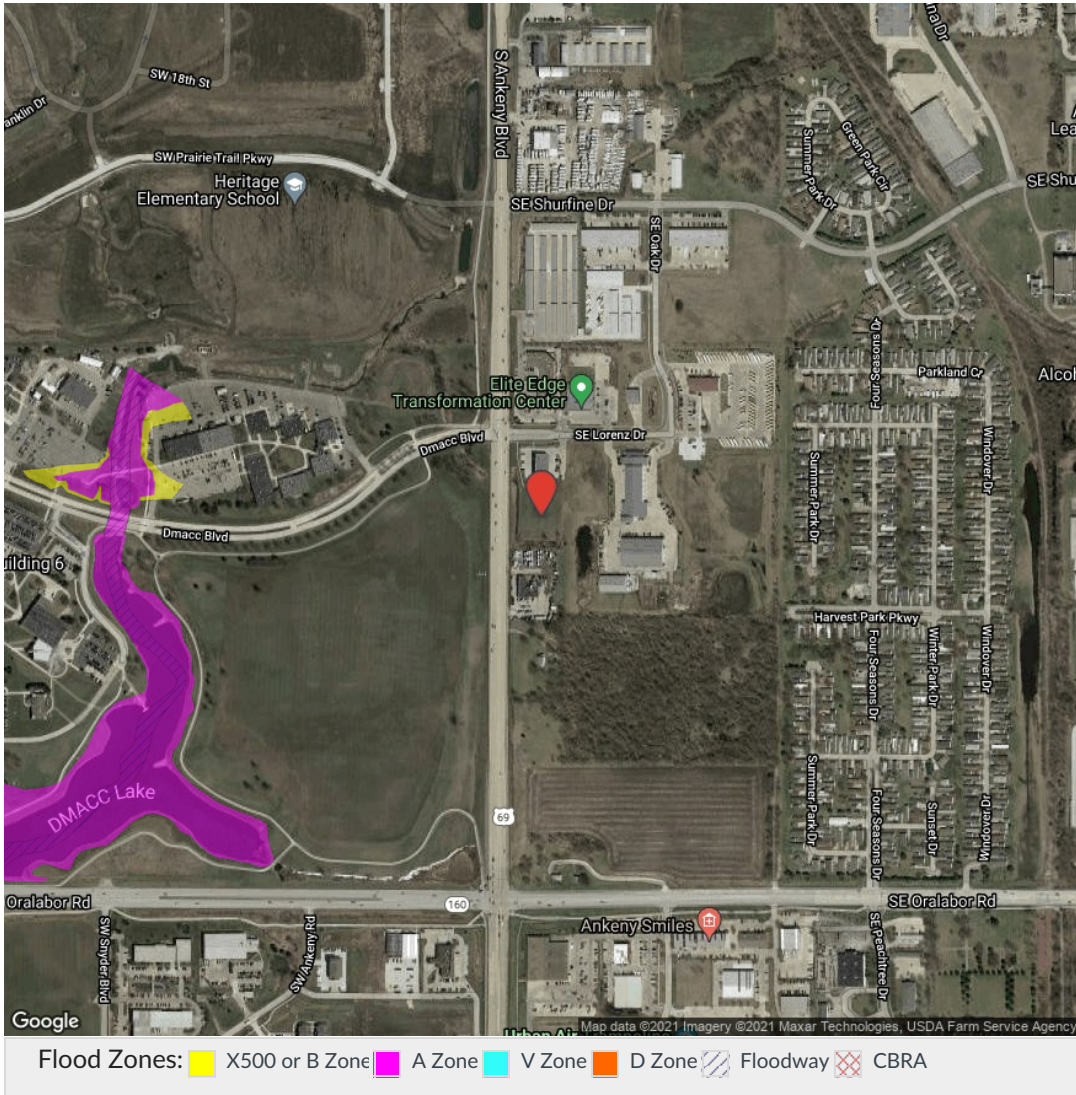

Overview Map

2119 S ANKENY BLVD ANKENY, IA 50023-8996

LOCATION ACCURACY: Excellent

**Flood Zone Determination Report**

**Flood Zone Determination: OUT**

COMMUNITY	190226	PANEL	0205F
PANEL DATE	February 01, 2019	MAP NUMBER	19153C0205F