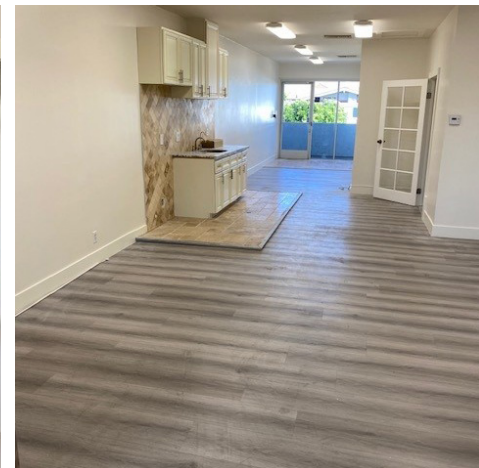

560 WEST 1ST STREET

560 West 1st Street, Tustin, CA 92780

FLOOR PLAN

Suite	Rentable SF	Lease Rate PSF	Availability
4	±,1,332	$1.35 MG (Tenant Pays Janitorial)	Now

PATRICK MCCREDIE
Senior Associate
Lic #02014408
909.499.4665
pmccredie@voitco.com