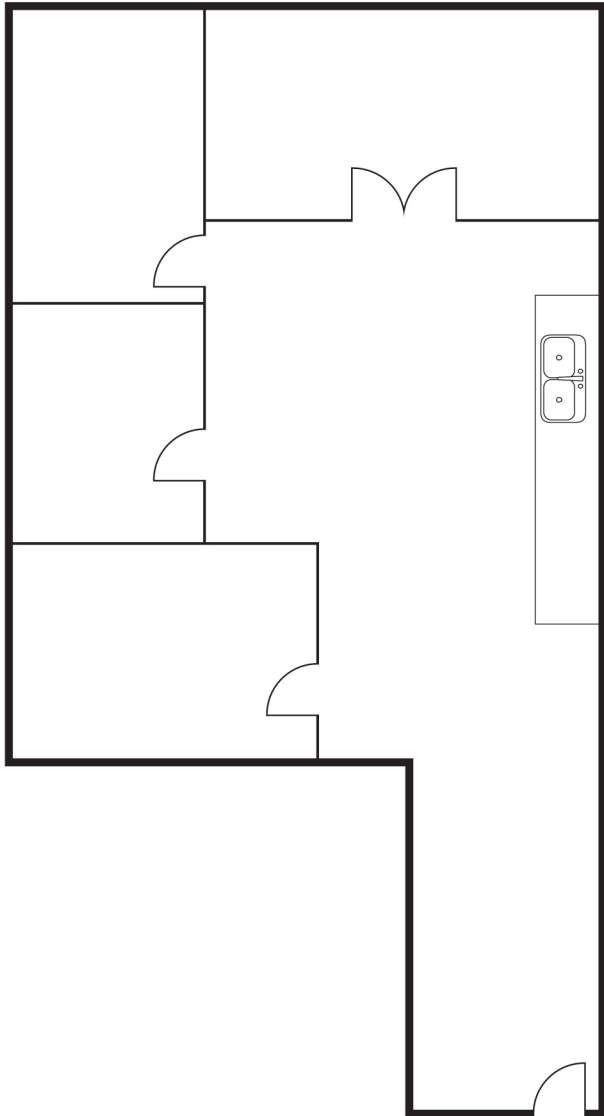

560 WEST 1ST STREET

560 West 1st Street, Tustin, CA 92780

FLOOR PLAN

Suite	Rentable SF	Lease Rate PSF	Availability
4	±,1,332	$1.35 MG (Tenant Pays Janitorial)	Now

PATRICK MCCREDIE
Senior Associate
Lic #02014408
909.499.4665
pmccredie@voitco.com