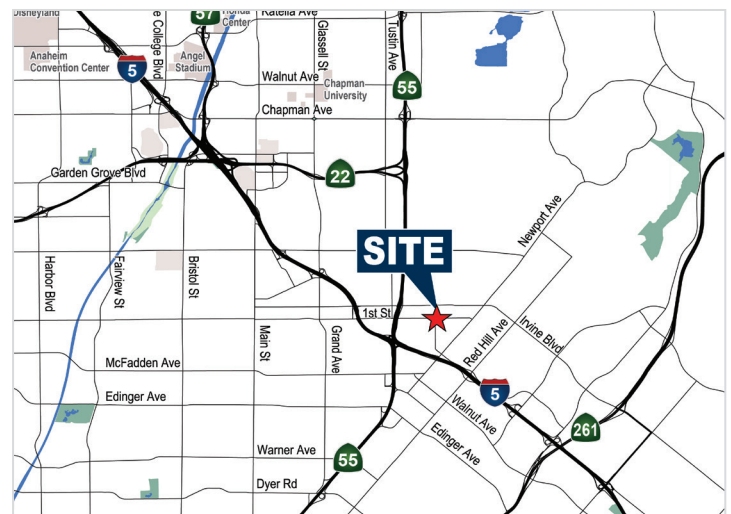

SUITES AVAILABLE 560 WEST 1ST STREET

560 West 1st Street, Tustin, CA 92780

Voit

REAL ESTATE SERVICES

PROPERTY FEATURES

- Beautifully Updated Suites
- Quick Access to 55 Freeways
- Excellent Tustin Location