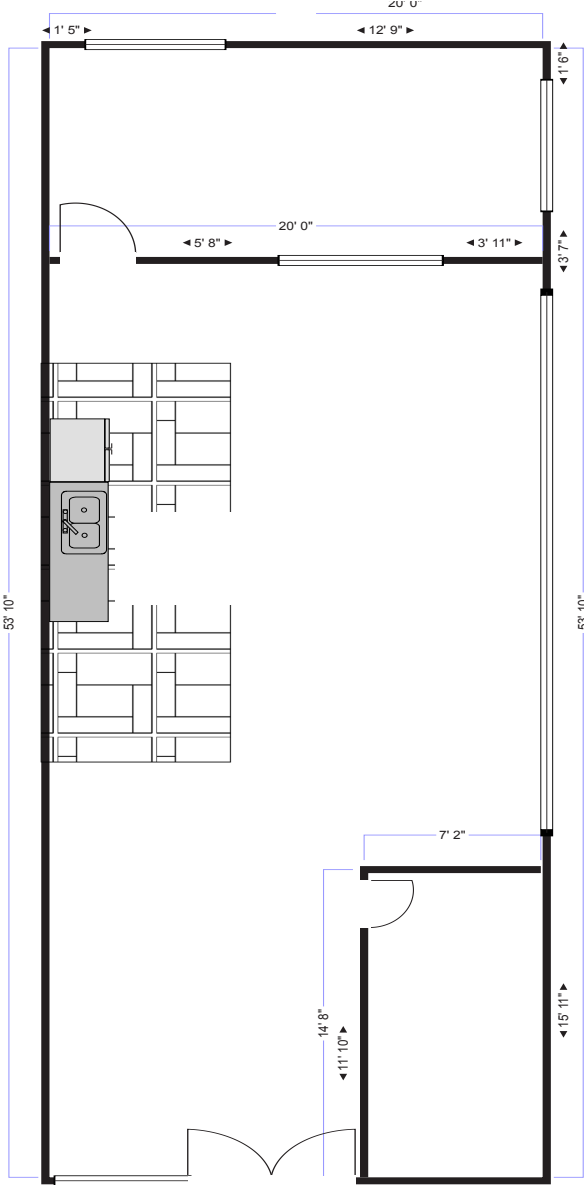

560 West 1st Street, Tustin, CA 92780

FLOOR PLAN

Suite	Rentable SF	Lease Rate PSF	Availability
3	±1,110	\$1.35 MG (Tenant Pays Janitorial)	Now

PATRICK MCCREDIE
Senior Associate
Lic #02014408
909.499.4665
pmccredie@voitco.com