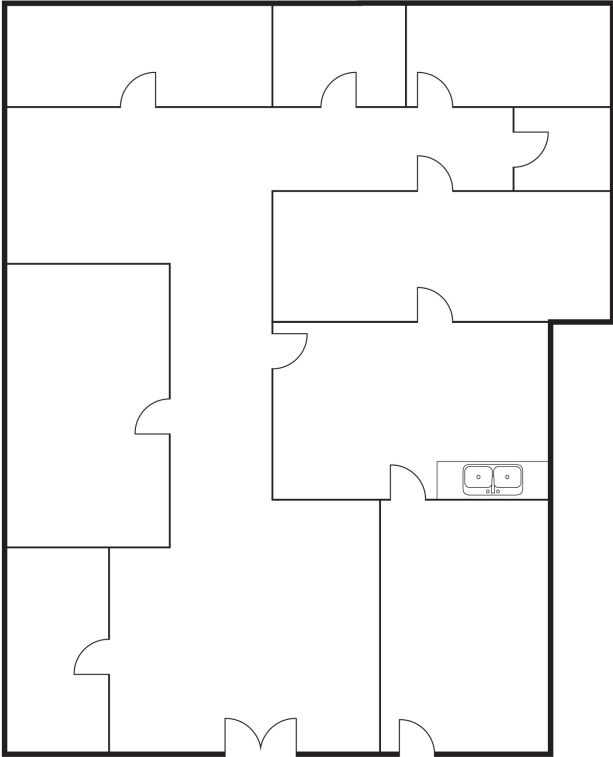

560 WEST 1ST STREET

560 West 1st Street, Tustin, CA 92780

FLOOR PLAN

Suite	Rentable SF	Lease Rate PSF	Availability
5	±1,700	$1.35 MG (Tenant Pays Janitorial)	Now

PATRICK MCCREDIE
Senior Associate
Lic #02014408
909.499.4665
pmccredie@voitco.com