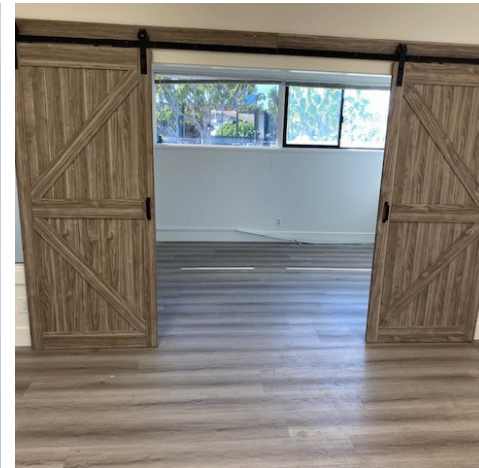

560 WEST 1ST STREET

560 West 1st Street, Tustin, CA 92780

FLOOR PLAN

Suite	Rentable SF	Lease Rate PSF	Availability
4	±,1,332	$1.35 MG (Tenant Pays Janitorial)	Now

PATRICK MCCREDIE
Senior Associate
Lic #02014408
909.499.4665
pmccredie@voitco.com